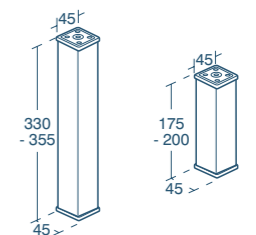

Model	Price INC VAT	Ref
Large leg 300mm (each)	£43.58	E044967
Small leg 180mm (each)	£29.05	E043067

- Large leg for vanity units with vanity basins, height from floor to rim 861–886mm
- Small leg for vessel basin installations & basin units, height from floor to rim 840–865mm