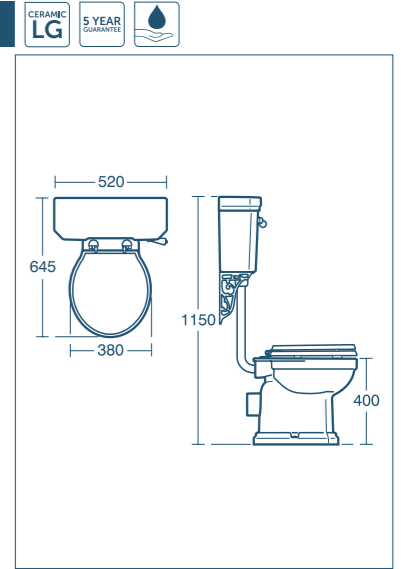

Model	Price INC VAT	Ref
WC bowl, horizontal outlet	£162.22	U470301
Low level cistern pack, 6/4 litre dual flush including chrome flush pipe and traditional lever	£295.32	U471401
Ornate brackets for cistern	£99.91	U1634AA
Mahogany seat & cover	£93.36	U0248GC
White seat & cover	£75.05	U011801