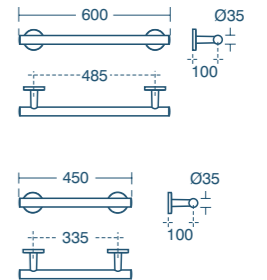

• For further Concept Easybox Slim shower valve details see p.202

Concept Freedom contemporary grab rail

Model	Price INC VAT	Ref
60cm grab rail	£251.83	S6484AA
45cm grab rail	£209.89	S6486AA

Concept Freedom contemporary hinged arm