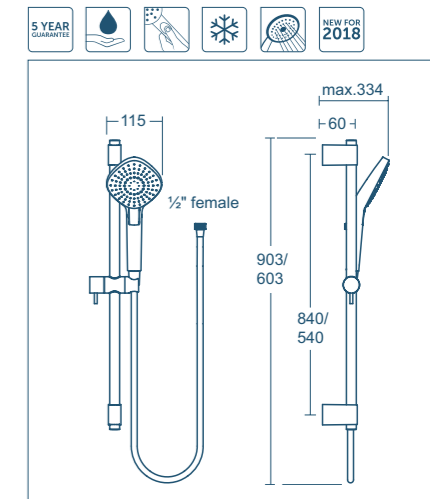

Idealrain M3 shower kit
Ø 100mm