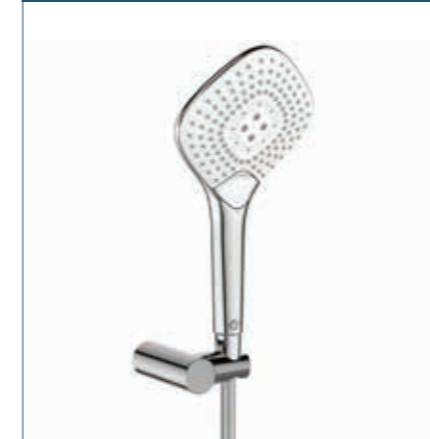

Evo Jet diamond shower set
Ø 125mm