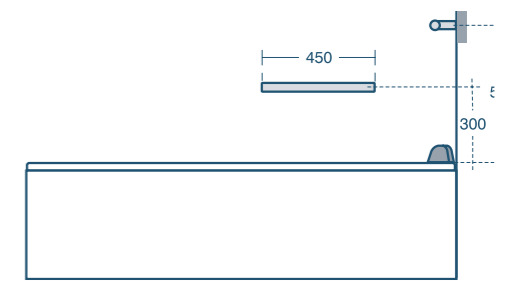

Concept Freedom Idealform Plus+ 170 x 80cm bath

Model	Price INC VAT	Ref
179 x 80cm Idealform Plus+, left hand bath	£501.82	E108701
179 x 80cm Idealform Plus+, right hand bath	£501.82	E108801
170cm Freedom front bath panel	£128.86	E109601
80cm Freedom end bath panel	£67.81	E109701
Concept Freedom headrest – grey	£122.06	E109267
45cm support rail	£149.18	E1093AA
60cm support rail	£217.01	E1094AA

• Bath includes clicker waste

Positioning of the rails is advisory and should be positioned according to height and preference.