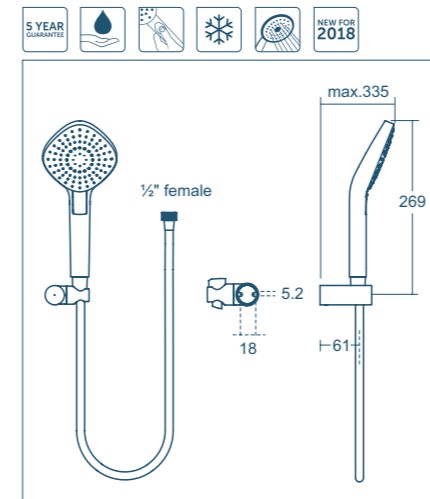

Evo diamond shower set
Ø 110mm

Model	Price INC VAT	Ref
Diamond handspray, 1.25m Idealflex hose, wall bracket	£87.27	B2405AA
Diamond handspray, 1.75m Idealflex hose, wall bracket	£87.27	B2240AA

- Diamond handspray Ø110mm
- 3 spray modes: rain, aerated rain, massage
- Navigo push button
- Cool Body
- Rub clean nozzles
- Removable 8 litres per minute flow regulator
- Metal swivelling wall bracket
- 5 year guarantee