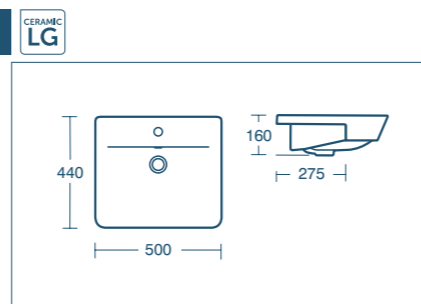

- Can be used with basin units, 60cm: E0846, 55cm: E0844, 50cm: E0842

Concept Air Cube semi-countertop basin 50cm

Model	Price INC VAT	Ref
50cm, one tap hole	£235.87	E077101

- Can be used with semi-countertop unit E0837 & worktop E0839