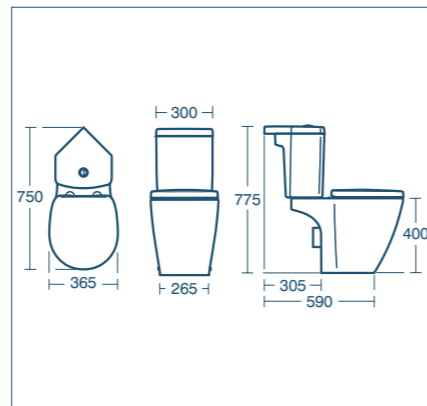

CONCEPT SPACE WCs & BATHS

Concept Space corner close coupled WC suite

Model	Price INC VAT	Ref
Close coupled WC bowl, horizontal outlet	£262.02	E120501
Corner cistern with dual flush valve, 6/4 litres	£231.95	E121201
Seat & cover	£104.77	E129201
Soft close seat & cover	£150.61	E129301

Concept Space compact back-to-wall WC

Model	Price INC VAT	Ref
Compact back-to-wall WC bowl, horizontal outlet	£385.31	E120801
Conceala 2 cistern with dual flush valve, 6/4 litres	£113.36	S362467
Seat & cover	£104.77	E129201
Soft close seat & cover	£150.61	E129301

- Can be used with WC Unit E1436 & E1437 (p.59)
- For the full range of Conceala cisterns see p.230

Concept Space compact wall mounted WC

Model	Price INC VAT	Ref
Compact wall mounted WC bowl, horizontal outlet	£389.08	E802501
Conceala 2 cistern with dual flush valve, 6/4 litres	£113.36	S362467
Seat & cover	£104.77	E129201
Soft close seat & cover	£150.61	E129301
Support frame with bolts for wall mounted bowls	£178.13	E006067

- Can be used with WC Unit E1436 & E1437 (p.59)
- For the full range of Conceala cisterns see p.230

Concept Space compact floor standing bidet

Model	Price INC VAT	Ref
Compact floor standing back-to-wall bidet, one tap hole	£331.38	E120901

CERAMIC LG Ceramic lifetime guarantee 25 YEAR GUARANTEE Bath 25 year guarantee 10 YEAR GUARANTEE Bath screen 10 year guarantee 5 YEAR GUARANTEE Seat & cover 5 year guarantee

Dual flush Soft close Space-saving

Concept Space spacemaker bath 170cm