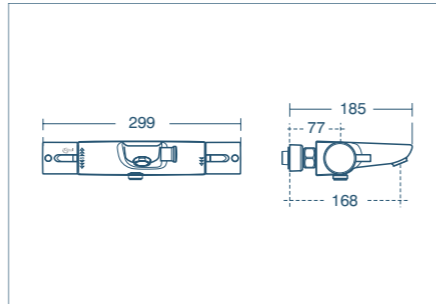

ALTO ECOTHERM

Alto Ecotherm bath shower mixer, wall mounted

Model	Price INC VAT	Ref
Exposed thermostatic bath shower mixer with Fast Fix wall bracket	£373.84	A5634AA

• See p.206 for Fast Fix wall bracket instructions

Alto Ecotherm bath shower mixer, wall mounted with pin handles

Model	Price INC VAT	Ref
Exposed thermostatic bath shower mixer with metal pin handles & Fast Fix wall bracket	£424.68	A5639AA

• See p.206 for Fast Fix wall bracket instructions

ALTO EV

ALTO EV INSTALLATION

1. 1 Tile wall and leave pipes exposed.
2. 2 Check pipework is level.
3. 3 Use supplied guide to mark tiles.
4. 4 Mark and drill wall for brackets.
5. 5 Use multiple fixing holes to ensure rigid fixing.
6. 6 Use the guide to attach fixing bracket.
7. 7 Simple fast fix pipe connections to reduce installation time and the chance of a leak.
8. 8 Fix the shower mixer. Check for leaks and attach hose.

ALTO EV exposed shower mixer

Model	Price INC VAT	Ref
Exposed thermostatic shower mixer with Idealrain S1 shower kit	£201.78	A5985AA

• Ø80mm handspray (3 spray modes: rain, fine rain and massage) fitted with removable 8 litres per minute flow regulator

ALTO EV

ALTO EV exposed thermostatic shower valve gives a flow performance at low water pressure that is best in its class.

FEATURES

- Recommended for applications where water pressure is between 0.1 and 0.5 bar
- Temperature handle has a built-in safety stop of 40°C
- Fast fixing brackets (see page 216 opposite)
- Automatic safety shutdown should the hot or cold water supply suddenly fail
- Ø80mm single mode handspray includes a removable 8 litres per minute flow regulator to save water
- 5 year guarantee

ALTO EV EXPOSED SHOWER MIXER PACK **£201.78**

Exposed thermostatic shower mixer with Idealrain S1 shower kit
Price includes VAT at 20%.