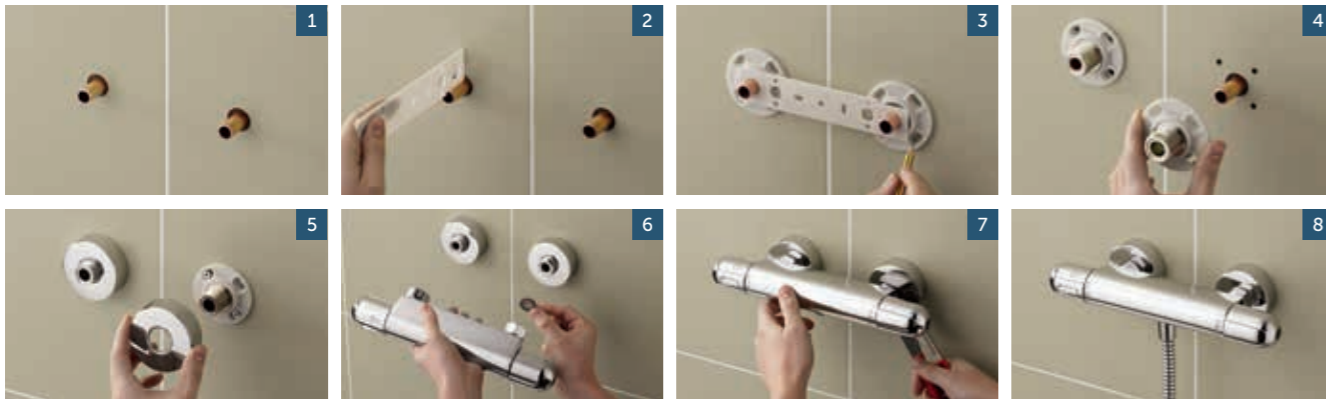

ALTO EV

ALTO EV INSTALLATION

1. 1 Tile wall and leave pipes exposed.
2. 2 Check pipework is level.
3. 3 Use supplied guide to mark tiles.
4. 4 Mark and drill wall for brackets.
5. 5 Use multiple fixing holes to ensure rigid fixing.
6. 6 Use the guide to attach fixing bracket.
7. 7 Simple fast fix pipe connections to reduce installation time and the chance of a leak.
8. 8 Fix the shower mixer. Check for leaks and attach hose.