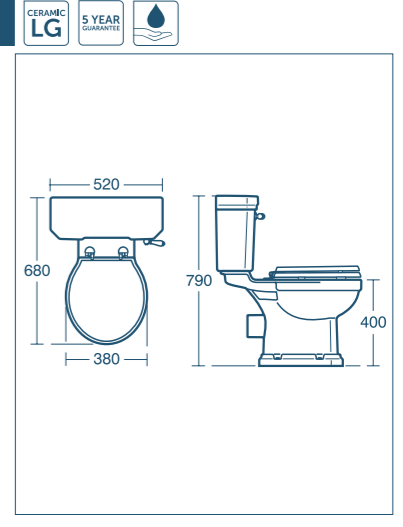

Model	Price INC VAT	Ref
Close coupled WC bowl, horizontal outlet	£178.04	U470801
Close coupled cistern, 6/4 litre dual flush including traditional lever	£169.90	U470901
Mahogany seat & cover	£93.36	U0248GC
White seat & cover	£75.05	U011801