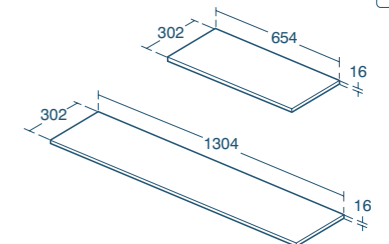

Model	Price INC VAT	Ref
650mm worktop	£48.05	E3246--
1300mm worktop	£72.08	E3247--

- For use with Tempo semi-countertop basin and WC units

JASPER MORRISON: A SINGULAR VISION

Ideal Standard teamed up with JASPER MORRISON, one of Europe's most successful designers, to create this unique collection in his signature style. His contemporary forms combine soft squares with oval interiors which have been developed across a range basins, sanitaryware and taps. Award winning design that has become a modern classic.