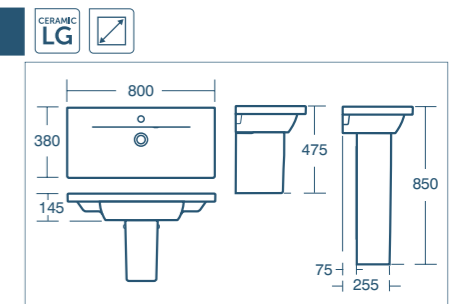

**CONCEPT SPACE
UNDER STAIR
CLOAKROOM** **£1,416^{32*}**

45cm Cube guest furniture basin, left hand (p.53) £127.19

Compact wall mounted WC with seat & cover, Conceala 2 cistern & support frame (p.56), contemporary flushplate (p.230) £839.58

Wall hung guest basin unit, left hand (p.56) £299.28

Concept Air mini basin mixer (p.126) £150.00

*Price excludes accessories (p.226), basin waste (p.231) & mirror (p.225). Includes VAT at 20%.

CONCEPT SPACE BASINS

CERAMIC LG Ceramic lifetime guarantee

Space-saving

Concept Space Cube basin 55cm, 50cm

Model	Price INC VAT	Ref
55cm, one tap hole	£157.13	E133701
50cm, one tap hole	£149.64	E133601
Full pedestal	£78.55	E783801
Semi-pedestal	£84.84	E784001
Basin fixing set	£14.98	E015767

- 55cm basin can be used with basin unit E0313
- 50cm basin can be used with basin unit E0312

Concept Space Cube basin left/right hand 70cm, 60cm

Model	Price INC VAT	Ref
70cm, left hand	£237.94	E134101
70cm, right hand	£237.94	E134201
60cm, left hand	£187.07	E133801
60cm, right hand	£187.07	E133901
Full pedestal for 70cm basin	£78.55	E738701
Full pedestal for 60cm basin	£78.55	E783801
Semi-pedestal	£84.84	E784001
Basin fixing set	£14.98	E015767

- 70cm left hand basin can be used with unit E0316
- 70cm right hand basin can be used with unit E0317
- 60cm left hand basin can be used with unit E0314
- 60cm left hand basin can be used with unit E0315

Concept Space Cube basin 80cm

Model	Price INC VAT	Ref
80cm, one tap hole	£329.21	E134301
Full pedestal	£78.55	E738701
Semi-pedestal	£84.84	E784001
Basin fixing set	£14.98	E015767

- Can be used with basin unit E0318

Concept Space Cube guest furniture basin 45cm

Model	Price INC VAT	Ref
45cm, left hand, one tap hole	£127.19	E133501
45cm, right hand, one tap hole	£127.19	E133401