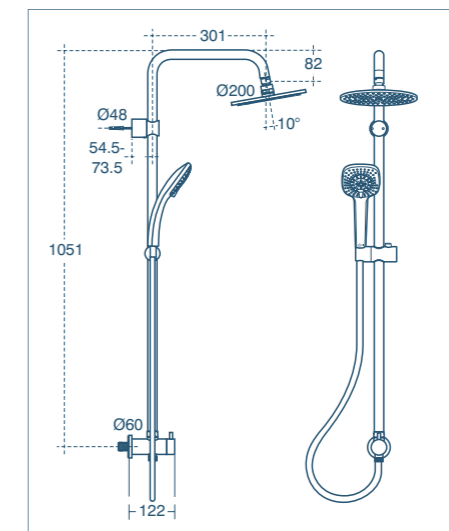

Idealrain Cube Dual shower system
Ø 200mm

Model	Price INC VAT	Ref
Dual Cube fixed riser system with M1 rainshower and M3 shower kit for exposed shower mixers	£624.20	A5862AA
Dual Cube fixed riser system with M1 rainshower and M3 shower kit for built-in shower mixers	£624.20	A5834AA

- Cube rainshower Ø200mm fitted with removable 12 litres per minute flow regulator
- 3 mode handspray (rain, fine rain & massage) fitted with removable 8 litres per minute flow regulator
- Fixed riser with 25mm diameter tube
- Metal slider with press to move slider
- Two way diverter with metal pin handle
- 1.8m Idealflex smooth metal effect hose
- Limescale resistant, rub clean nozzles
- Optional 150mm extension kit A860873AA
- Minimum operating pressure 0.5 bar
- 5 year guarantee