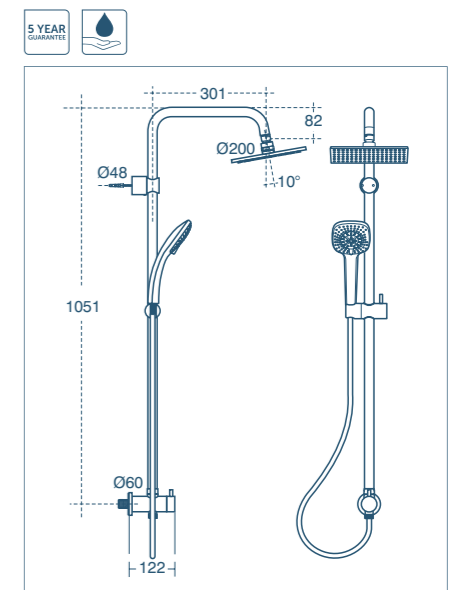

IDEALRAIN PRO DUAL

5 YEAR GUARANTEE 5 year guarantee Water-saving

IDEALRAIN PRO DUAL SHOWER SYSTEM

- Easy to use components to make showering safe for less able users
- Twist and lock pin handles
- Category 5 hose retainer to prevent backflow from other bathroom water outlets
- Diverter to switch between an overhead rainshower and a single mode handspray
- Round or square rainshowers
- For built-in shower mixers (shown here with Concept Easybox slim, see p.205)

Model	Price INC VAT	Ref
Pro Dual fixed riser system with M1 rainshower and M1 shower kit for built-in shower mixers	£565.80	A6540AA

- Round rainshower Ø200mm fitted with removable 12 litres per minute flow regulator
- 1 mode handspray (rain) fitted with removable 8 litres per minute flow regulator
- Fixed riser with 25mm diameter tube
- Metal slider with twist-to-lock action and pin handle to match diverter
- Two way diverter with metal pin handle
- 1.8m Idealflex smooth metal effect hose
- Limescale resistant, rub clean nozzles
- Optional 150mm extension kit A860873AA
- Category 5 hose retainer
- Minimum operating pressure 0.5 bar
- 5 year guarantee

Model	Price INC VAT	Ref
Pro Dual Cube fixed riser system with M1 rainshower and M1 shower kit for built-in shower mixers	£638.10	A6541AA

- Cube rainshower Ø200mm fitted with removable 12 litres per minute flow regulator
- 1 mode handspray (rain) fitted with removable 8 litres per minute flow regulator
- Fixed riser with 25mm diameter tube
- Metal slider with twist-to-lock action and pin handle to match diverter
- Two way diverter with metal pin handle
- 1.8m Idealflex smooth metal effect hose
- Limescale resistant, rub clean nozzles
- Optional 150mm extension kit A860873AA
- Category 5 hose retainer
- Minimum operating pressure 0.5 bar
- 5 year guarantee