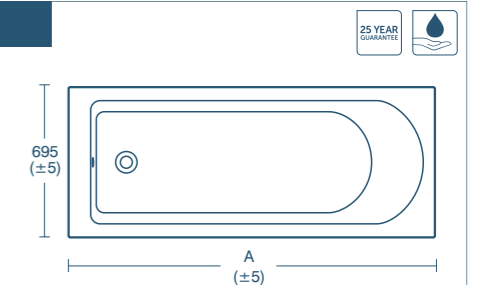

Tesi rectangular bath 160 x 70cm, 170 x 70cm

Idealform baths	Price INC VAT	Ref
160 x 70cm bath, no tap holes	£256.09	T000101
170 x 70cm bath, no tap holes	£256.09	T000501
170 x 70cm water-saving bath, no tap holes	£256.09	T000901
Unilux 160cm front panel	£129.52	E318301
Unilux 170cm front panel	£130.33	E319401
Unilux 70cm end panel	£65.16	E316901

Bath	Dimension A
160 x 70cm	1595mm
170 x 70cm	1695mm

Height: floor to rim
Idealform: 540mm
Idealform Plus+: 560mm