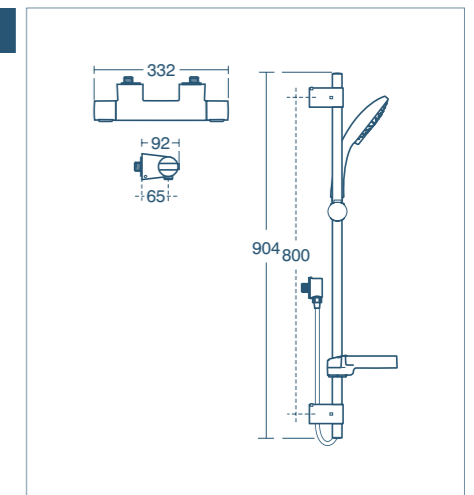

FEATURES

- Recommended for high pressure applications
- 'Set and leave' control – set your chosen temperature and leave it
- Temperature handle has a built-in safety stop at 40°C with a manual override for safer showering
- Temperature control mechanism has a temperature limit stop which can be set to 40, 43, 45 or 50°C
- Automatic safety shutdown should the hot or cold water supply suddenly fail
- Cool touch body ensures it is safe to touch
- Eco button reduces water flow to 50% save water consumption with a manual override to increase water to full flow
- Ceramic disc control for smooth turning action and no drips
- Shower packs include a removable 8 litres per minute flow regulator to save water
- The bath shower mixer has an integral diverter in the flow control
- 5 year guarantee

**CERATHERM 200
BATH SHOWER
MIXER PACK** **£580⁸⁶**

Exposed shower pack with thermostatic shower valve & Idealrain L3 shower kit

Price includes VAT at 20%.

CERATHERM 200

An exposed thermostatic bar valve for high pressure systems. The ergonomic design suits most bathroom styles. All the safety and water-saving benefits of Ceratherm 100 with contemporary concealed wall fittings.

- 5 YEAR GUARANTEE Mixers and kit 5 year guarantee
- Temperature limit stop
- 40°C Safety stop
- Cool body
- Ceramic disc
- High pressure
- Water-saving

Ceratherm 200 shower mixer

Model	Price INC VAT	Ref
Exposed thermostatic shower mixer with concealed wall fixings	£342.19	A4627AA
Pack: Exposed thermostatic shower mixer with concealed wall fixings & Idealrain L3 shower kit	£505.43	A5761AA

- For high pressure applications between 2 & 5 bar
- Ø120mm handspray (3 spray modes: rain, fine rain and massage) fitted with removable 8 litres per minute flow regulator