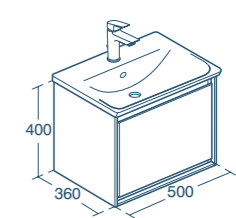

Model	Price INC VAT	Ref
One drawer, Cube 500mm Vanity unit	£399.67	E0817--

• Use with Cube mini vanity basin E076501