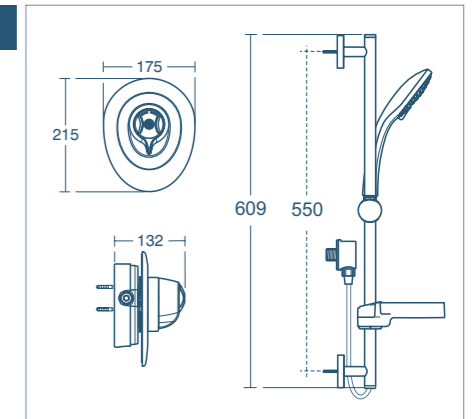

Model	Price INC VAT	Ref
Built-in thermostatic shower mixer	£356.94	A3102AA
Pack: built-in thermostatic shower mixer with Idealrain M3 shower kit	£465.44	A5782AA

5 YEAR GUARANTEE Temperature limit stop TMV 3

- Ø100mm handspray (3 spray modes: rain, fine rain and massage) fitted with removable 8 litres per minute flow regulator