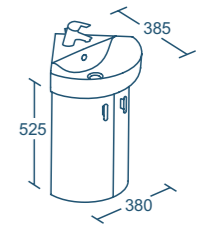

- Includes 1 internal shelf and removable storage box
- Use with 45cm guest basin

Concept Space corner basin unit

Model	Price A	Price B INC VAT	Ref
Corner basin unit	£537.07	£590.63	E6848--

- With two doors and 1 internal shelf
- Use with Space 45cm Arc corner basin (p.54)