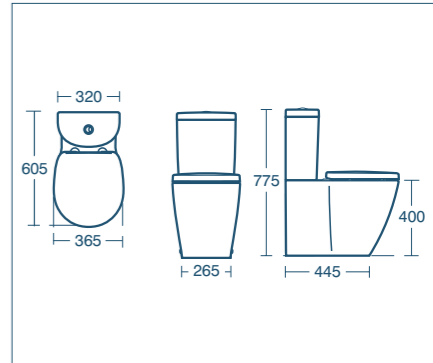

Model	Price INC VAT	Ref
Close coupled, back-to-wall, WC bowl, horizontal outlet	£331.38	E120601
Arc cistern with dual flush valve, 6/4 litres	£198.14	E786001
Arc cistern with dual flush valve, 4/2.6 litres	£198.14	E785501
Seat & cover	£104.77	E129201
Soft close seat & cover	£150.61	E129301