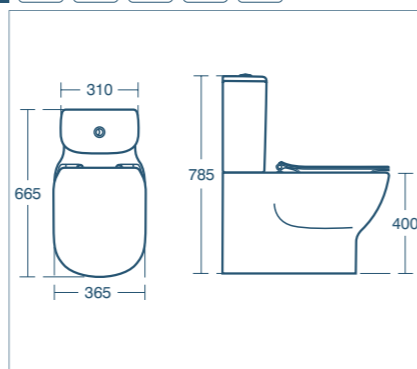

TESI WCs & BATHS

For TESI mixers and taps see p.128, for Tempo furniture see p.106

Tesi AquaBlade® close coupled WC

Model	Price INC VAT	Ref
Close coupled WC bowl, horizontal outlet	£162.76	T356401
Cistern with dual flush valve, 6/4 litres	£139.70	T357001
Cistern with dual flush valve, 4/2.6 litres	£139.70	T356901
Thin seat & cover	£65.10	T352801
Thin seat & cover, soft close	£119.35	T352701

Tesi AquaBlade® close coupled back-to-wall WC bowl

Model	Price INC VAT	Ref
Close coupled, back-to-wall WC bowl, horizontal outlet	£210.23	T355701
Cistern with dual flush valve, 6/4 litres	£139.70	T357001
Cistern with dual flush valve, 4/2.6 litres	£139.70	T356901
Thin seat & cover	£65.10	T352801
Thin seat & cover, soft close	£119.35	T352701

Tesi AquaBlade® back-to-wall WC

Model	Price INC VAT	Ref
Back-to-wall WC bowl, horizontal outlet	£250.91	T353501
Conceala 2 top inlet cistern with pneumatic dual flush, 6/4 litre flush	£113.36	S362467
Thin seat & cover	£65.10	T352801
Thin seat & cover, soft close	£119.35	T352701

• Compatible with Tempo WC unit p.107

Tesi AquaBlade® wall mounted WC bowl

Model	Price INC VAT	Ref
Wall mounted WC bowl, horizontal outlet	£311.94	T354501
Conceala 2 top inlet cistern with pneumatic dual flush, 6/4 litre flush	£113.36	S362467
Thin seat & cover	£65.10	T352801
Thin seat & cover, soft close	£119.35	T352701
Support frame with bolts for wall mounted bowls	£178.13	E006067

• Compatible with Tempo WC unit p.107

Tesi wall mounted bidet

Model	Price INC VAT	Ref
Wall mounted bidet, one tap hole	£318.73	T350401
Support frame with bolts for wall mounted bowls	£178.13	E006067

Tesi back-to-wall bidet

Model	Price INC VAT	Ref
Back-to-wall bidet, one tap hole	£230.57	T350101

Tesi rectangular bath 160 x 70cm, 170 x 70cm