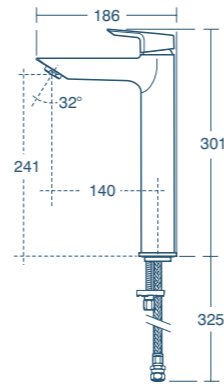

Model	Price INC VAT	Ref
One tap hole, single lever vessel basin mixer, no waste	£237.60	A6575AA

- Supplied fitted with a removable 5 litres per minute eco flow regulator