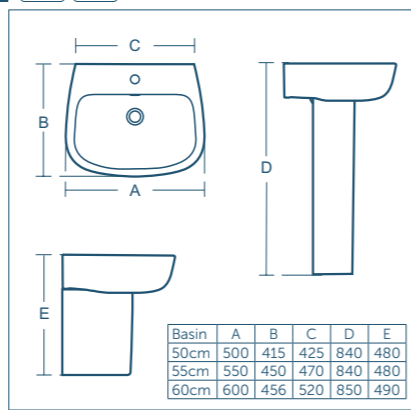

Model	Price INC VAT	Ref
60cm, one tap hole	£103.20	E156401
55cm, one tap hole	£93.60	E156501
50cm, one tap hole	£87.60	E156601
Full pedestal	£57.60	E156901
Semi-pedestal	£57.60	E156801
Basin fixing set	£14.98	E015767

CERAMIC LG NEW FOR 2018