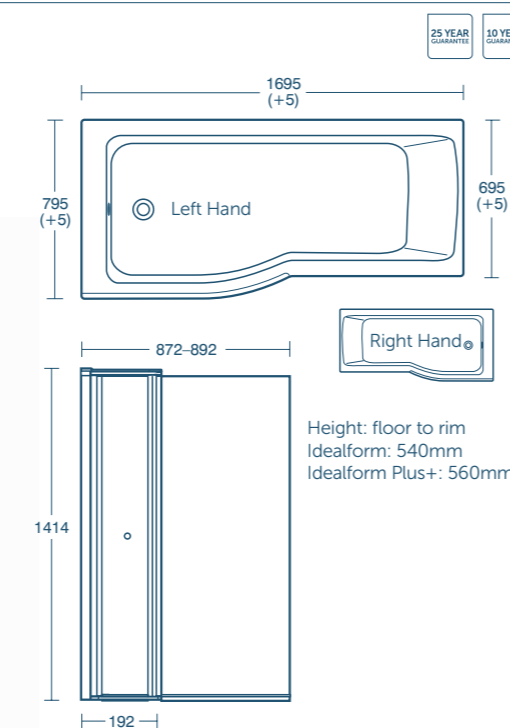

Concept Air shower bath 170 x 80cm

Idealform	Price INC VAT	Ref
170 x 80cm, left hand bath, no tap holes	£327.60	E108101
170 x 80cm, right hand bath, no tap holes	£327.60	E108301
Unilux 70cm end panel	£65.16	E316901

Idealform Plus+	Price INC VAT	Ref
170 x 80cm, Idealform Plus+ left hand bath, no tap holes	£445.54	E114301
170 x 80cm, Idealform Plus+ right hand bath, no tap holes	£445.54	E114501
Unilux Plus+ 70cm end panel	£65.16	E483101

Shower bath screen with access panel	£353.81	E1085EO
170cm shower bath front panel	£124.49	E108201

• Shower screen & front panel fits left & right hand baths