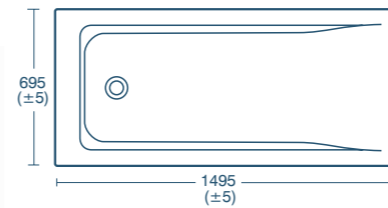

CONCEPT BATHS / CONCEPT AIR FURNITURE

Concept rectangular bath 150 x 70cm

Model	Price INC VAT	Ref
Idealform, two tap holes	£351.86	E729701
Idealform, no tap holes	£351.86	E735601
70cm Unilux end panel	£65.16	E316901
Idealform Plus+, no tap holes	£442.15	E861401
150cm Unilux Plus+ front panel	£130.33	E479601
70cm Unilux Plus+ end panel	£65.16	E483101