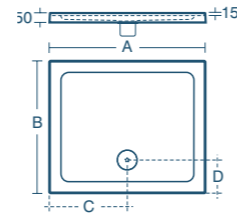

Size (mm)	A	B	C	D
900 x 760	910	770	455	190
1000 x 800	1010	810	505	190
1200 x 760	1210	770	605	190
1200 x 800	1210	810	605	190
1400 x 900	1410	910	705	190

25 YEAR GUARANTEE