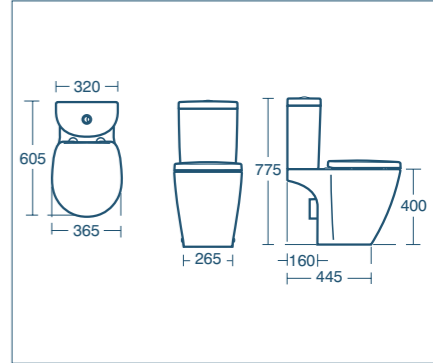

Model	Price INC VAT	Ref
Close coupled WC bowl, horizontal outlet	£262.02	E120501
Arc cistern with dual flush valve, 6/4 litres	£198.14	E786001
Arc cistern with dual flush valve, 4/2.6 litres	£198.14	E785501
Seat & cover	£104.77	E129201
Soft close seat & cover	£150.61	E129301