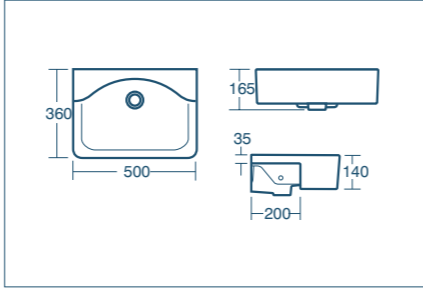

Model	Price INC VAT	Ref
50cm, one tap hole, left hand	£239.23	E779801
50cm, one tap hole, right hand	£239.23	E779901
50cm, two tap holes	£239.23	E779701