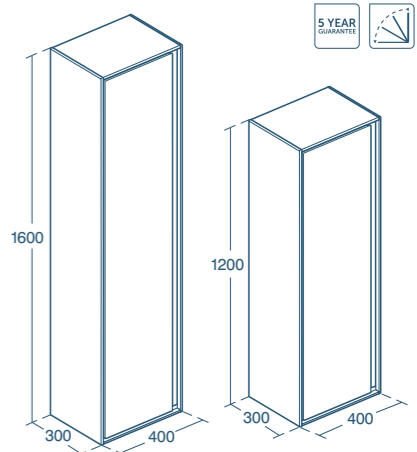

Model	Price INC VAT	Ref
400mm tall column unit, one door	£550.37	E0832--
400mm half column unit, one door	£445.54	E0834--

- Column units are reversible and can be hung with left or right hand door opening.