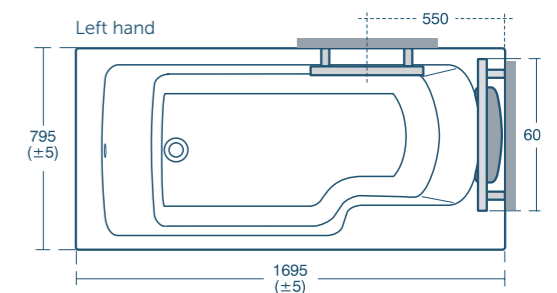

Height: floor to rim 540mm