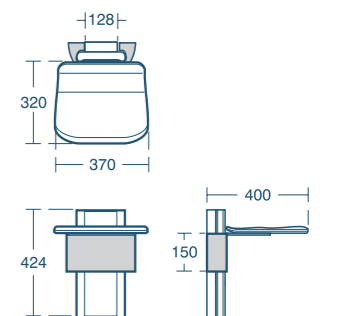

Model	Price INC VAT	Ref
Adjustable shower seat	£959.06	S0644AC