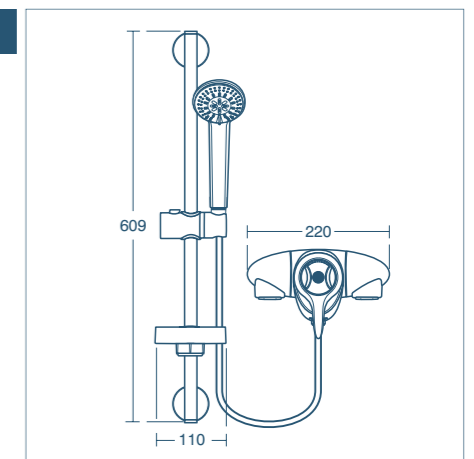

Model	Price INC VAT	Ref
Exposed thermostatic shower mixer for concealed or exposed pipework with extended lever	£371.00	A3084AA
Pack: exposed thermostatic shower mixer with extended lever & Idealrain M3 shower kit	£479.05	A5785AA

5 YEAR GUARANTEE Temperature limit stop 40°C Accessible design

- Ø100mm handspray (3 spray modes: rain, fine rain and massage) fitted with removable 8 litres per minute flow regulator