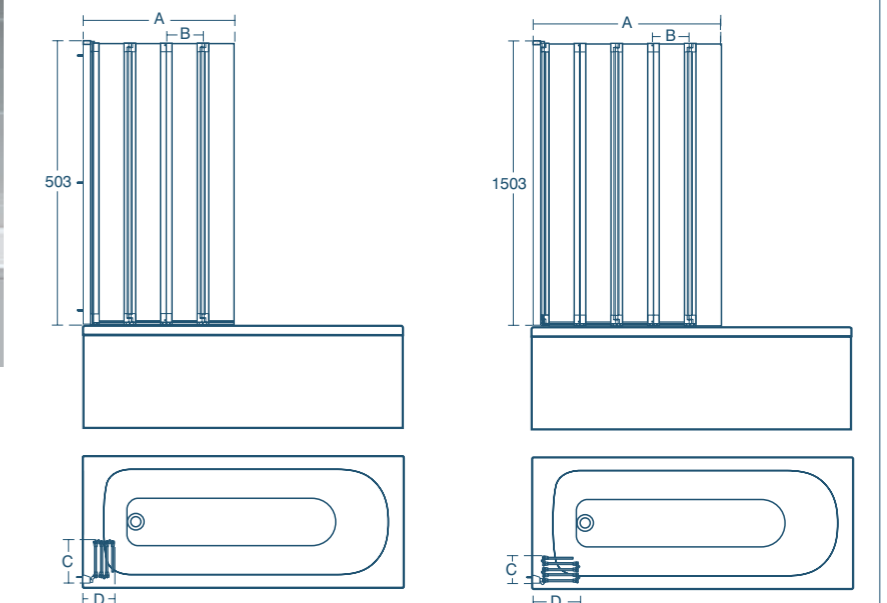

Synergy sail bath screen

Model	Price INC VAT	Ref
Sail bath screen	£364.66	L6213AA

- Height 1500mm
- 6mm clear safety glass
- Polished silver finish
- 180 degree opening – inwards and outwards
- Rise and fall for easy opening
- Concealed fixings and top caps
- Up to 20mm horizontal adjustment
- Ten year guarantee

New Connect angle screen

Model	Price INC VAT	Ref
Angle bath screen	£215.83	T9923EO

- Height 1400mm
- 5mm clear safety glass
- Bright silver finish
- 180 degree opening – inwards and outwards
- Rise and fall for easy opening
- Concealed fixings with easy click covers and top caps
- Up to 20mm horizontal adjustment
- 800mm length
- Ten year guarantee

New Connect radius bath screen

Model	Price INC VAT	Ref
Radius bath screen	£215.83	T9924EO

- Height 1400mm
- 5mm clear safety glass
- Bright silver finish
- 180 degree opening – inwards and outwards
- Rise and fall for easy opening
- Concealed fixings with easy click covers and top caps
- Up to 20mm horizontal adjustment
- 800mm length
- Ten year guarantee

New Connect folding bath screen

Model	Price INC VAT	Ref
4-panel bath screen	£421.48	T9925EO
5-panel bath screen	£465.08	T9926EO

- Height 1500mm
- 5mm clear safety glass
- Bright silver finish
- Semi-framed panels
- Can fold inwards, outwards or flat against the wall
- Easy click wall profiles, concealed fixings and top caps
- Ten year guarantee

Model	Dim. A (mm)	Dim. B (mm)	Dim. C (mm)	Dim. D reach (mm)
4 panel	800-820	192	228	170-190
5 panel	995-1015	475	145	254-274