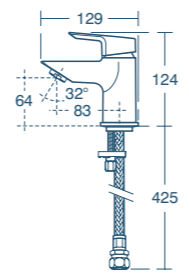

Model	Price INC VAT	Ref
Single lever mini basin mixer, no waste	£132.00	A6588AA

- Supplied fitted with a removable 5 litres per minute eco flow regulator