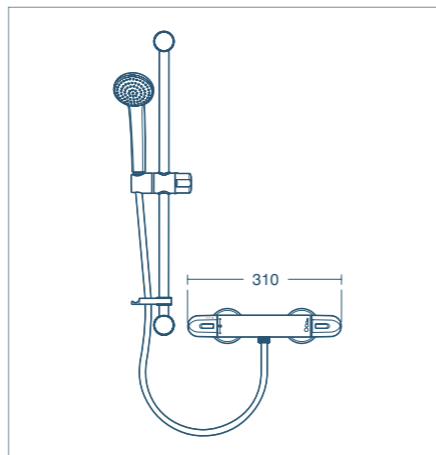

ALTO ECOTHERM

Alto Ecotherm bath shower mixer, wall mounted

Model	Price INC VAT	Ref
Exposed thermostatic bath shower mixer with Fast Fix wall bracket	£373.84	A5634AA

• See p.206 for Fast Fix wall bracket instructions

Alto Ecotherm bath shower mixer, wall mounted with pin handles

Model	Price INC VAT	Ref
Exposed thermostatic bath shower mixer with metal pin handles & Fast Fix wall bracket	£424.68	A5639AA

• See p.206 for Fast Fix wall bracket instructions

ALTO EV

ALTO EV INSTALLATION

1. 1 Tile wall and leave pipes exposed.
2. 2 Check pipework is level.
3. 3 Use supplied guide to mark tiles.
4. 4 Mark and drill wall for brackets.
5. 5 Use multiple fixing holes to ensure rigid fixing.
6. 6 Use the guide to attach fixing bracket.
7. 7 Simple fast fix pipe connections to reduce installation time and the chance of a leak.
8. 8 Fix the shower mixer. Check for leaks and attach hose.

ALTO EV exposed shower mixer

Model	Price INC VAT	Ref
Exposed thermostatic shower mixer with Idealrain S1 shower kit	£201.78	A5985AA

• Ø80mm handspray (3 spray modes: rain, fine rain and massage) fitted with removable 8 litres per minute flow regulator

ALTO EV

ALTO EV exposed thermostatic shower valve gives a flow performance at low water pressure that is best in its class.

FEATURES

- Recommended for applications where water pressure is between 0.1 and 0.5 bar
- Temperature handle has a built-in safety stop of 40°C
- Fast fixing brackets (see page 216 opposite)
- Automatic safety shutdown should the hot or cold water supply suddenly fail
- Ø80mm single mode handspray includes a removable 8 litres per minute flow regulator to save water
- 5 year guarantee

ALTO EV EXPOSED SHOWER MIXER PACK **£201.78**

Exposed thermostatic shower mixer with Idealrain S1 shower kit
Price includes VAT at 20%.