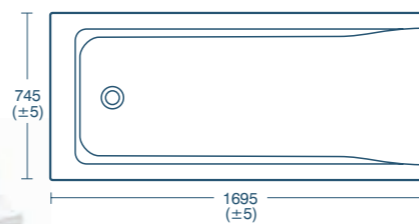

Concept rectangular bath 170 x 75cm

Model	Price INC VAT	Ref
Idealform, two tap holes	£370.37	E729501
Idealform, no tap holes	£370.37	E735401
170cm Unilux front panel	£130.33	E319401
75cm Unilux end panel	£69.82	E319501
Idealform Plus+, no tap holes	£461.24	E860201
170cm Unilux Plus+ front panel	£130.33	E479701
75cm Unilux Plus+ end panel	£65.16	E483201