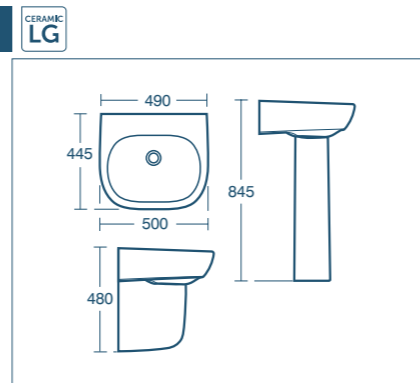

Model	Price INC VAT	Ref
50cm, one tap hole	£182.64	E618301
Semi-pedestal	£123.31	E621301
Full pedestal	£114.19	E621101
Basin fixing set	£14.98	E015767