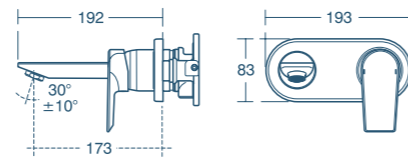

Model	Price INC VAT	Ref
Single lever built-in basin mixer	£237.60	A6578AA*
Basin mixer built-in kit	£102.00	A5948NU

- Supplied fitted with a removable 5 litres per minute eco flow regulator
- *A6578AA requires kit A5948NU