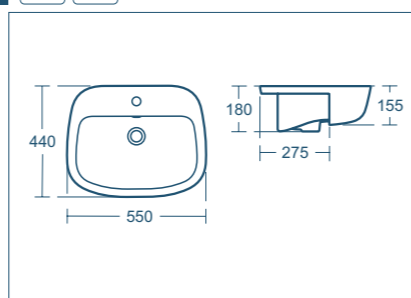

CERAMIC LG NEW FOR 2018

Studio Echo semi-countertop basin 55cm

Model	Price INC VAT	Ref
55cm, one tap hole	£132.00	E159401

• Compatible with Tempo semi-countertop basin unit, p.106

CERAMIC LG NEW FOR 2018

Studio Echo handrinse basin 45cm