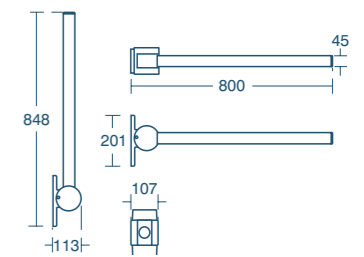

Concept Freedom contemporary hinged arm

Model	Price INC VAT	Ref
80cm hinged arm	£657.56	S6362AA