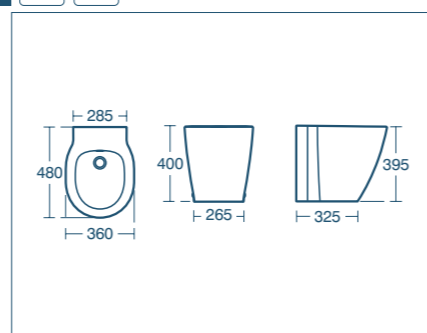

CONCEPT SPACE WCs & BATHS

Concept Space corner close coupled WC suite

Model	Price INC VAT	Ref
Close coupled WC bowl, horizontal outlet	£262.02	E120501
Corner cistern with dual flush valve, 6/4 litres	£231.95	E121201
Seat & cover	£104.77	E129201
Soft close seat & cover	£150.61	E129301

Concept Space compact back-to-wall WC

Model	Price INC VAT	Ref
Compact back-to-wall WC bowl, horizontal outlet	£385.31	E120801
Conceala 2 cistern with dual flush valve, 6/4 litres	£113.36	S362467
Seat & cover	£104.77	E129201
Soft close seat & cover	£150.61	E129301

- Can be used with WC Unit E1436 & E1437 (p.59)
- For the full range of Conceala cisterns see p.230

Concept Space compact wall mounted WC

Model	Price INC VAT	Ref
Compact wall mounted WC bowl, horizontal outlet	£389.08	E802501
Conceala 2 cistern with dual flush valve, 6/4 litres	£113.36	S362467
Seat & cover	£104.77	E129201
Soft close seat & cover	£150.61	E129301
Support frame with bolts for wall mounted bowls	£178.13	E006067

- Can be used with WC Unit E1436 & E1437 (p.59)
- For the full range of Conceala cisterns see p.230

Concept Space compact floor standing bidet

Model	Price INC VAT	Ref
Compact floor standing back-to-wall bidet, one tap hole	£331.38	E120901

CERAMIC LG Ceramic lifetime guarantee 25 YEAR GUARANTEE Bath 25 year guarantee 10 YEAR GUARANTEE Bath screen 10 year guarantee 5 YEAR GUARANTEE Seat & cover 5 year guarantee

Dual flush Soft close Space-saving

Concept Space spacemaker bath 170cm