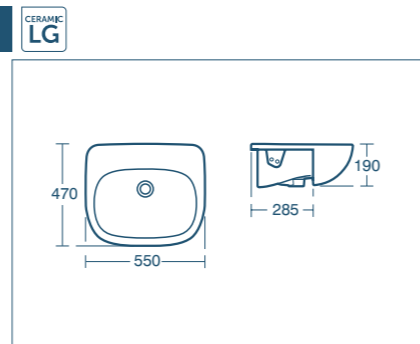

Model	Price INC VAT	Ref
55cm, one tap hole	£274.02	E620601

• Compatible with Tempo semi-countertop unit, p.106