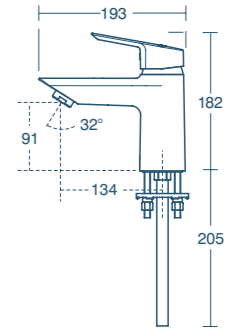

Model	Price INC VAT	Ref
One tap hole, single lever bath filler	£216.00	B1956AA