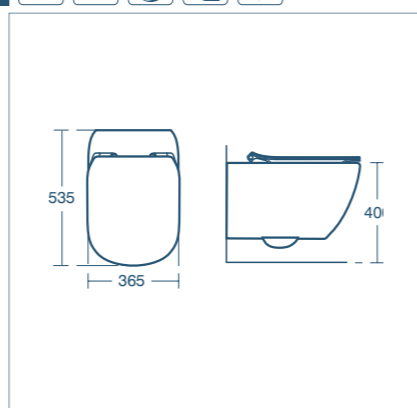

TESI WCs & BATHS

For TESI mixers and taps see p.128, for Tempo furniture see p.106

Tesi AquaBlade® close coupled WC

Model	Price INC VAT	Ref
Close coupled WC bowl, horizontal outlet	£162.76	T356401
Cistern with dual flush valve, 6/4 litres	£139.70	T357001
Cistern with dual flush valve, 4/2.6 litres	£139.70	T356901
Thin seat & cover	£65.10	T352801
Thin seat & cover, soft close	£119.35	T352701

Tesi AquaBlade® close coupled back-to-wall WC bowl

Model	Price INC VAT	Ref
Close coupled, back-to-wall WC bowl, horizontal outlet	£210.23	T355701
Cistern with dual flush valve, 6/4 litres	£139.70	T357001
Cistern with dual flush valve, 4/2.6 litres	£139.70	T356901
Thin seat & cover	£65.10	T352801
Thin seat & cover, soft close	£119.35	T352701

Tesi AquaBlade® back-to-wall WC

Model	Price INC VAT	Ref
Back-to-wall WC bowl, horizontal outlet	£250.91	T353501
Conceala 2 top inlet cistern with pneumatic dual flush, 6/4 litre flush	£113.36	S362467
Thin seat & cover	£65.10	T352801
Thin seat & cover, soft close	£119.35	T352701

• Compatible with Tempo WC unit p.107

Tesi AquaBlade® wall mounted WC bowl

Model	Price INC VAT	Ref
Wall mounted WC bowl, horizontal outlet	£311.94	T354501
Conceala 2 top inlet cistern with pneumatic dual flush, 6/4 litre flush	£113.36	S362467
Thin seat & cover	£65.10	T352801
Thin seat & cover, soft close	£119.35	T352701
Support frame with bolts for wall mounted bowls	£178.13	E006067

• Compatible with Tempo WC unit p.107

Tesi wall mounted bidet

Model	Price INC VAT	Ref
Wall mounted bidet, one tap hole	£318.73	T350401
Support frame with bolts for wall mounted bowls	£178.13	E006067

Tesi back-to-wall bidet

Model	Price INC VAT	Ref
Back-to-wall bidet, one tap hole	£230.57	T350101

Tesi rectangular bath 160 x 70cm, 170 x 70cm