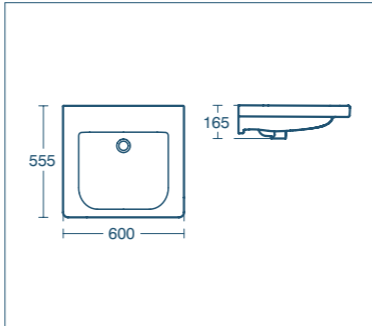

- Ceramic lifetime guarantee
- Bath 25 year guarantee
- Seat & cover 5 year guarantee
- Dual flush
- Soft close
- Accessible design

Concept Freedom accessible basin 60cm

Model	Price INC VAT	Ref
60cm, one tap hole	£339.07	E549901
60cm, no tap holes	£339.07	E550101
Contemporary bottle trap	£151.42	E0079AA

Concept Freedom raised height close coupled WC suite

Model	Price INC VAT	Ref
Raised height close coupled WC bowl, horizontal outlet	£325.50	E608601
Cube close coupled cistern with dual flush valve, 6/4 litre	£198.14	E785901
Cube close coupled cistern with dual flush valve, 4/2.6 litre	£198.14	E796901
Seat & cover	£104.77	E791801
Soft close seat & cover	£150.61	E791701
Seat, no cover	£90.79	K706001

Concept Freedom raised height back-to-wall WC

Model	Price INC VAT	Ref
Raised height back-to-wall WC bowl, horizontal outlet	£427.22	E608801
Conceala 2 cistern with dual flush valve, 6/4 litres	£113.36	S362467
Seat & cover	£104.77	E791801
Soft close seat & cover	£150.61	E791701
Seat, no cover	£90.79	K706001

Concept Freedom raised height wall mounted WC

Model	Price INC VAT	Ref
Raised height wall mounted WC bowl, horizontal outlet	£440.80	E609001
Conceala 2 cistern with dual flush valve, 6/4 litres	£113.36	S362467
Seat & cover	£104.77	E791801
Soft close seat & cover	£150.61	E791701
Seat, no cover	£90.79	K706001
Support frame with bolts for wall mounted bowls	£144.95	S913967

Concept Freedom elongated WC

Model	Price INC VAT	Ref
Concept Freedom elongated wall mounted bowl (75cm projection)	£610.32	E819701
Conceala 2 cistern with dual flush valve, 6/4 litres	£113.36	S362467
Seat & cover for elongated bowl	£132.24	E822501
Seat ring only for elongated bowl	£115.30	E822601
Support frame with bolts for wall mounted bowls	£144.95	S913967