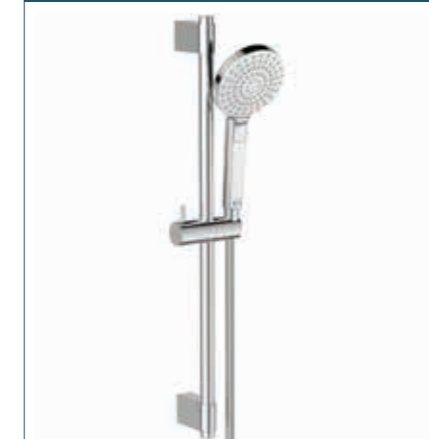

Evo round shower kit
Ø 110mm

Model	Price INC VAT	Ref
Round handspray, 600mm slide rail, 1.75m Idealflex hose	£116.36	B2233AA
Round handspray, 900mm slide rail, 1.75m Idealflex hose	£133.82	B2237AA

- Round handspray Ø110mm
- 3 spray modes: rain, aerated rain, massage
- Navigo push button
- Cool Body
- Rub clean nozzles
- Removable 8 litres per minute flow regulator
- Easymount metal shower rail
- 5 year guarantee