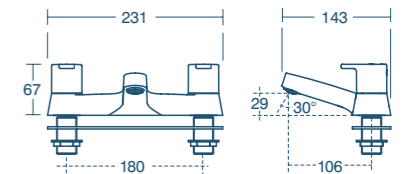

Model	Price INC VAT	Ref
Dual control two tap hole bath filler	£114.00	B1151AA