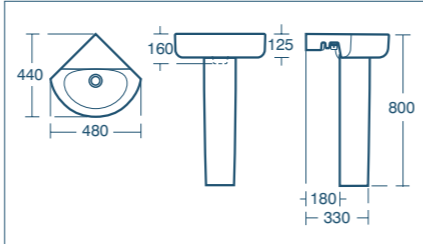

CONCEPT SPACE BASINS & WCs

Concept Space Cube short projection semi-countertop basin 50cm

Model	Price INC VAT	Ref
50cm, one tap hole, left hand	£239.23	E779801
50cm, one tap hole, right hand	£239.23	E779901
50cm, two tap holes	£239.23	E779701

Concept Space Arc short projection basin 55cm

Model	Price INC VAT	Ref
55cm, one tap hole	£133.32	E134501
Full pedestal	£78.55	E783701
Semi-pedestal	£84.84	E783901
Basin fixing set	£14.98	E015767

Concept Space Arc short projection semi-countertop basin 50cm

Model	Price INC VAT	Ref
50cm, one tap hole, left hand	£239.23	E134401
50cm, one tap hole, right hand	£239.23	E137401

Concept Space Sphere short projection basin 55cm

Model	Price INC VAT	Ref
55cm, one tap hole	£133.32	E134601
Full pedestal	£78.55	E783701
Semi-pedestal	£84.84	E783901
Basin fixing set	£14.98	E015767

Concept Space Arc corner basin 45cm

Model	Price INC VAT	Ref
45cm, one tap hole	£120.08	E792801
45cm, two tap holes	£120.08	E792901
Cloakroom pedestal	£78.55	E783801

• Can be used with corner basin unit E6848 (p.59)

Ceramic lifetime guarantee 5 year guarantee Seat & cover 5 year guarantee Space-saving

Dual flush Soft close

Concept Space Cube compact close coupled WC suite

Model	Price INC VAT	Ref
Close coupled WC bowl, horizontal outlet	£262.02	E120501
Cube cistern with dual flush valve, 6/4 litres	£198.14	E785901
Cube cistern with dual flush valve, 4/2.6 litres	£198.14	E796901
Seat & cover	£104.77	E129201
Soft close seat & cover	£150.61	E129301

Concept Space Arc compact close coupled WC suite