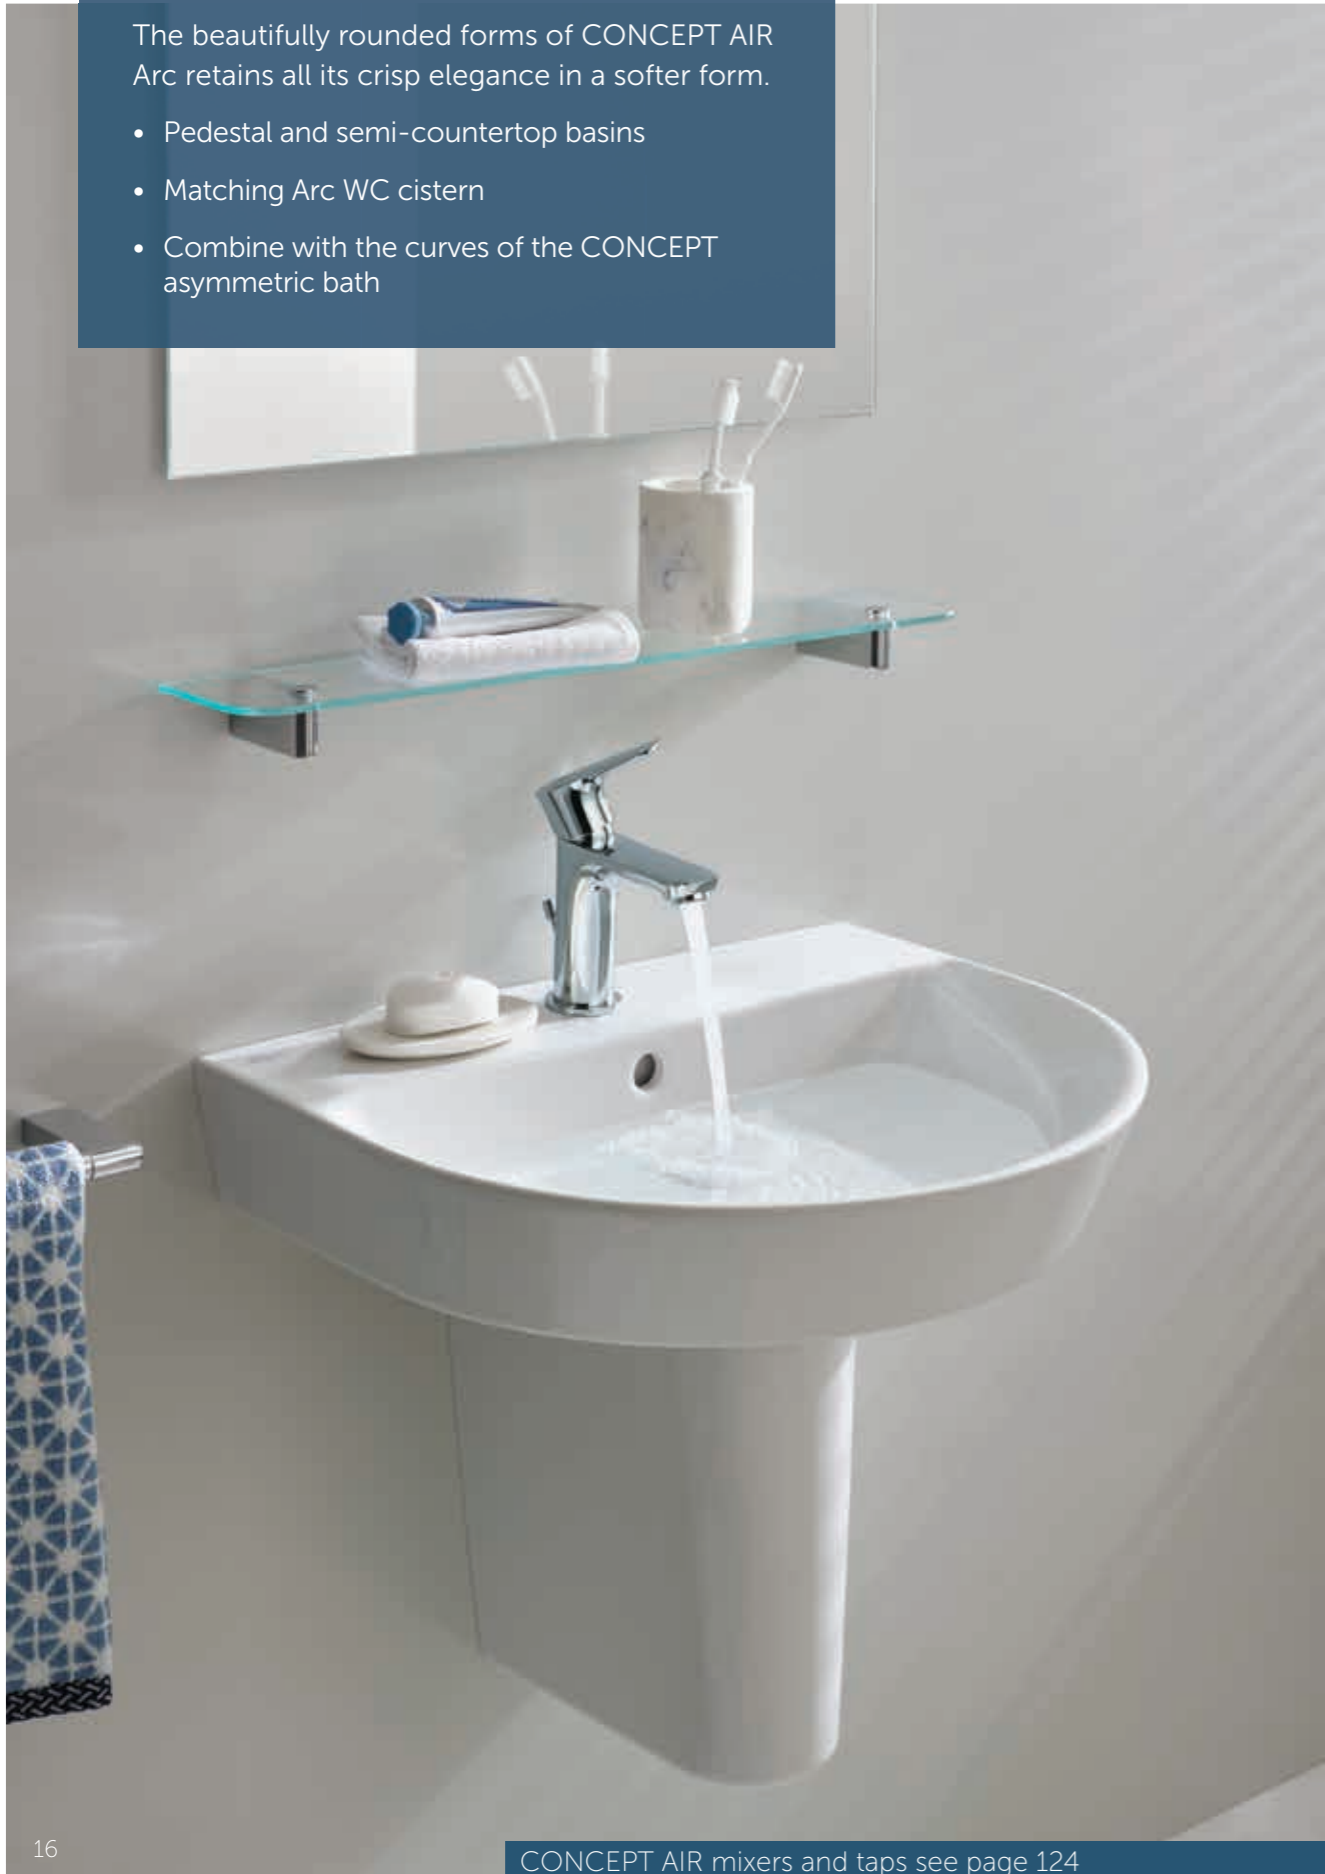

CLASSICALLY CURVED ARC

The beautifully rounded forms of CONCEPT AIR Arc retains all its crisp elegance in a softer form.

- Pedestal and semi-countertop basins
- Matching Arc WC cistern
- Combine with the curves of the CONCEPT asymmetric bath