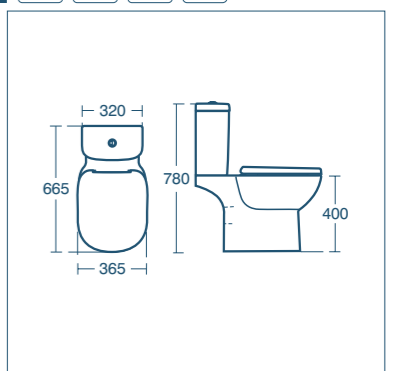

Model	Price INC VAT	Ref
Close coupled WC bowl, horizontal outlet	£133.10	T327601
Cistern with dual flush valve, 6/4 litres	£115.10	T427001
Cistern with dual flush valve, 4/2.6 litres	£115.10	T427101
Seat & cover	£53.96	T679201
Seat & cover, soft close	£99.28	T679301