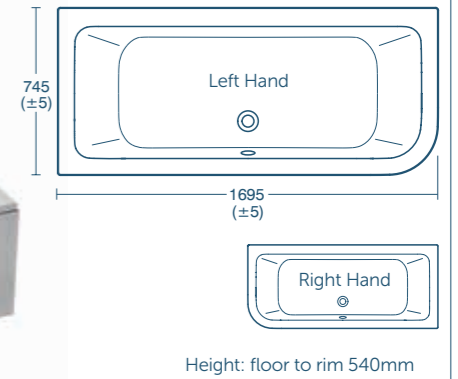

Concept asymmetric double ended bath 170 x 75cm

Idealform	Price INC VAT	Ref
170 x 75cm, left hand bath, no tap holes	£446.40	E152401
170 x 75cm, right hand bath, no tap holes	£446.40	E153401

Idealform Plus+	Price INC VAT	Ref
170 x 75cm, Idealform Plus+ left hand bath, no tap holes	£588.00	E152501
170 x 75cm, Idealform Plus+ right hand bath, no tap holes	£588.00	E153901
170cm asymmetric bath front panel	£174.00	E154101

• Front panel fits left & right hand baths