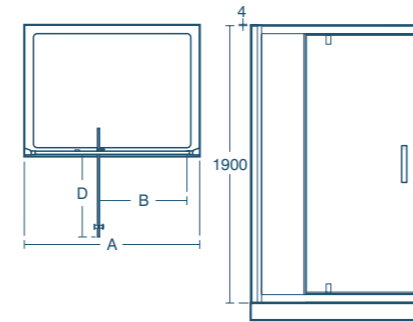

Size (mm)	Dim. A width (mm)	Dim. B opening (mm)	Dim. D width (mm)
1200	1150 - 1200	600	565