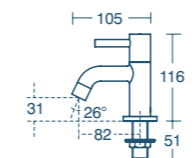

Model	Price INC VAT	Ref
Pair basin pillar taps	£90.00	BC184AA