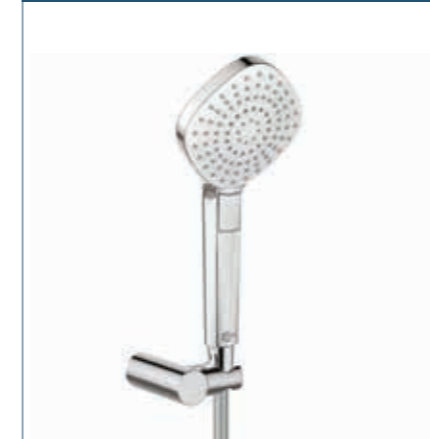

-  5 YEAR GUARANTEE
- 
- 
- 
- 
-  NEW FOR 2018

IDEALRAIN EVO

-  5 year guarantee
-  Water-saving
-  Navigo push button
-  Cool Body
-  3 shower modes
-  New product

Evo round shower set
Ø 110mm

Model	Price INC VAT	Ref
Round handspray, 1.25m Idealflex hose, wall bracket	£87.27	B2404AA
Round handspray, 1.75m Idealflex hose, wall bracket	£87.27	B2239AA

- Round handspray Ø110mm
- 3 spray modes: rain, aerated rain, massage
- Navigo push button
- Cool Body
- Rub clean nozzles
- Removable 8 litres per minute flow regulator
- Metal swivelling wall bracket
- 5 year guarantee

Evo diamond shower set
Ø 110mm

Model	Price INC VAT	Ref
Diamond handspray, 1.25m Idealflex hose, wall bracket	£87.27	B2405AA
Diamond handspray, 1.75m Idealflex hose, wall bracket	£87.27	B2240AA

- Diamond handspray Ø110mm
- 3 spray modes: rain, aerated rain, massage
- Navigo push button
- Cool Body
- Rub clean nozzles
- Removable 8 litres per minute flow regulator
- Metal swivelling wall bracket
- 5 year guarantee