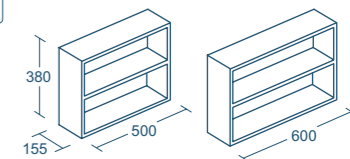

Model	Price A	Price B INC VAT	Ref
500mm fill in shelf unit	£234.58	£263.02	E1435--
600mm fill in shelf unit	£258.85	£290.21	E0374--