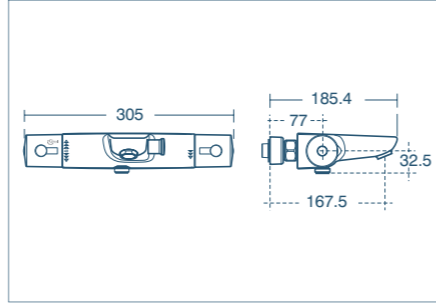

ALTO ECOTHERM

Alto Ecotherm bath shower mixer, wall mounted

Model	Price INC VAT	Ref
Exposed thermostatic bath shower mixer with Fast Fix wall bracket	£373.84	A5634AA

• See p.206 for Fast Fix wall bracket instructions

Alto Ecotherm bath shower mixer, wall mounted with pin handles

Model	Price INC VAT	Ref
Exposed thermostatic bath shower mixer with metal pin handles & Fast Fix wall bracket	£424.68	A5639AA

• See p.206 for Fast Fix wall bracket instructions

ALTO EV

ALTO EV INSTALLATION

1. 1 Tile wall and leave pipes exposed.
2. 2 Check pipework is level.
3. 3 Use supplied guide to mark tiles.
4. 4 Mark and drill wall for brackets.
5. 5 Use multiple fixing holes to ensure rigid fixing.
6. 6 Use the guide to attach fixing bracket.
7. 7 Simple fast fix pipe connections to reduce installation time and the chance of a leak.
8. 8 Fix the shower mixer. Check for leaks and attach hose.

ALTO EV exposed shower mixer

Model	Price INC VAT	Ref
Exposed thermostatic shower mixer with Idealrain S1 shower kit	£201.78	A5985AA

• Ø80mm handspray (3 spray modes: rain, fine rain and massage) fitted with removable 8 litres per minute flow regulator

ALTO EV

ALTO EV exposed thermostatic shower valve gives a flow performance at low water pressure that is best in its class.

FEATURES

- Recommended for applications where water pressure is between 0.1 and 0.5 bar
- Temperature handle has a built-in safety stop of 40°C
- Fast fixing brackets (see page 216 opposite)
- Automatic safety shutdown should the hot or cold water supply suddenly fail
- Ø80mm single mode handspray includes a removable 8 litres per minute flow regulator to save water
- 5 year guarantee

ALTO EV EXPOSED SHOWER MIXER PACK **£201.78**

Exposed thermostatic shower mixer with Idealrain S1 shower kit
Price includes VAT at 20%.