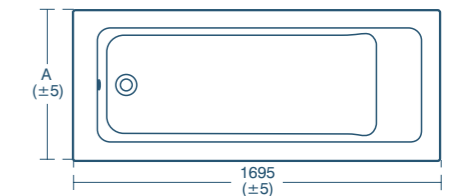

Idealform Plus+ baths

170 x 70cm Idealform Plus+ bath, no tap holes	£420.35	E258501
170 x 75cm Idealform Plus+ bath, no tap holes	£434.59	E258701
Unilux Plus+ 170cm front panel	£130.33	E479701
Unilux Plus+ 70cm end panel	£65.16	E483101
Unilux Plus+ 75cm end panel	£65.16	E483201

Bath	Dimension A
170 x 70cm	695mm
170 x 75cm	745mm

Height: floor to rim
Idealform: 540mm
Idealform Plus+: 560mm

Tempo Cube double-ended bath 170 x 75, 170 x 80, 180 x 80cm

Idealform baths	Price INC VAT	Ref
170 x 75cm double-ended bath, no tap holes	£306.36	E258301
Unilux 170cm front panel	£130.33	E319401
Unilux 75cm end panel	£69.82	E319501

180 x 80cm double-ended bath, no tap holes	£391.85	E258401
Tempo Cube 180cm front panel	£213.74	E260601
Tempo Cube 80cm end panel	£128.23	E260701

Idealform Plus+ baths

170 x 75cm Idealform Plus+ double-ended bath, no tap holes	£448.85	E258901
Unilux Plus+ 170cm front panel	£130.33	E479701
Unilux Plus+ 75cm end panel	£65.16	E483201

170 x 80cm Idealform Plus+ double-ended bath, no tap holes	£486.72	E146601
Tempo Cube 170cm front panel	£213.74	E002401
Tempo Cube 80cm end panel	£128.23	E260701

180 x 80cm Idealform Plus+ double-ended bath, no tap holes	£548.48	E259201
Tempo Cube 180cm front panel	£213.74	E260601
Tempo Cube 80cm end panel	£128.23	E260701

Height: floor to rim
E258301: 550mm
E258901: 560mm
E146601: 595mm
E258401: 595mm
E259201: 605mm