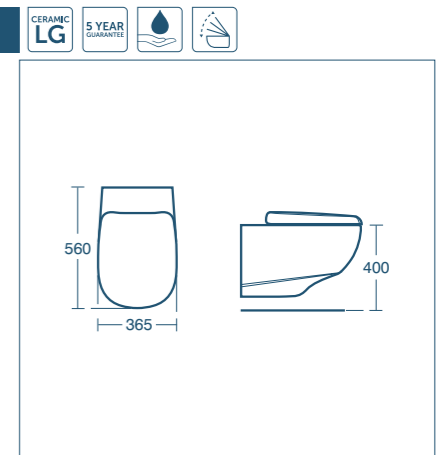

For Jasper Morrison taps see page 148. For Tempo furniture see page 106.

Jasper Morrison basin 55cm

Model	Price INC VAT	Ref
55cm, one tap hole	£194.09	E618701
Semi-pedestal	£123.31	E621301
Full pedestal	£114.19	E621101
Basin fixing set	£14.98	E015767

Jasper Morrison basin 50cm

Model	Price INC VAT	Ref
50cm, one tap hole	£182.64	E618301
Semi-pedestal	£123.31	E621301
Full pedestal	£114.19	E621101
Basin fixing set	£14.98	E015767

Jasper Morrison handrinse basin 40cm

Model	Price INC VAT	Ref
40cm handrinse basin, one tap hole	£140.53	E618001
Basin fixing set	£14.98	E015767
Contemporary bottle trap	£151.42	E0079AA

Jasper Morrison semi-countertop basin 55cm

Model	Price INC VAT	Ref
55cm, one tap hole	£274.02	E620601

• Compatible with Tempo semi-countertop unit, p.106

Jasper Morrison vessel basin 50cm

Model	Price INC VAT	Ref
50cm, no tap hole	£456.73	E621001

Jasper Morrison close coupled WC suite

Model	Price INC VAT	Ref
Close coupled WC bowl, horizontal outlet	£342.53	E622001
Cistern with dual flush valve, 6/4 litres	£228.34	E622401
Seat & cover	£113.09	E620301
Seat & cover, soft close	£153.72	E621401

Jasper Morrison back-to-wall WC

Model	Price INC VAT	Ref
Back-to-wall WC bowl, horizontal outlet	£376.78	E622101
Conceala 2 top inlet cistern with pneumatic dual flush, 6/4 litres	£113.36	S362467
Seat & cover	£113.09	E620301
Seat & cover, soft close	£153.72	E621401

- Full range of Conceala cisterns p.230
- Compatible with Tempo WC unit p.107

Jasper Morrison wall mounted WC