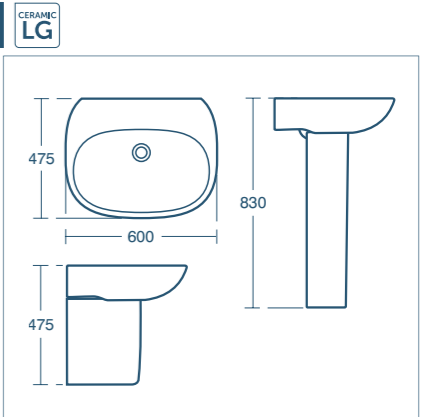

Model	Price INC VAT	Ref
60cm, one tap hole	£111.20	T026501
Full pedestal	£61.04	T351901
Semi-pedestal	£67.81	T357301
Basin fixing set	£14.98	E015767