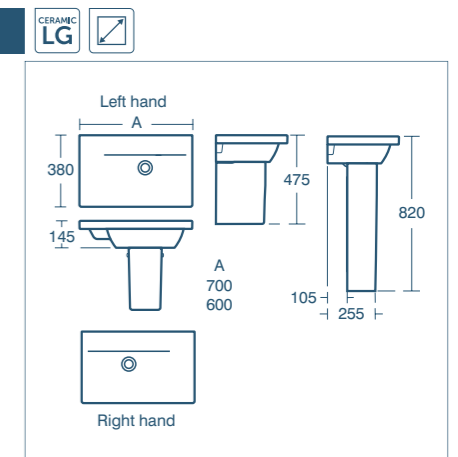

Model	Price INC VAT	Ref
70cm, left hand	£237.94	E134101
70cm, right hand	£237.94	E134201
60cm, left hand	£187.07	E133801
60cm, right hand	£187.07	E133901
Full pedestal for 70cm basin	£78.55	E738701
Full pedestal for 60cm basin	£78.55	E783801
Semi-pedestal	£84.84	E784001
Basin fixing set	£14.98	E015767

- 70cm left hand basin can be used with unit E0316
- 70cm right hand basin can be used with unit E0317
- 60cm left hand basin can be used with unit E0314
- 60cm left hand basin can be used with unit E0315