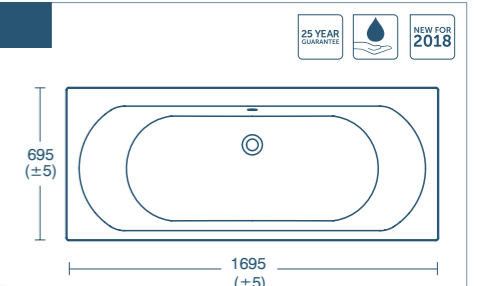

Tesi double-ended bath 170 x 70cm

Idealform baths	Price INC VAT	Ref
170 x 70cm double-ended bath, no tap holes	£276.49	T360501
170 x 70cm double-ended water-saving bath, no tap holes	£256.09	T360801
Unilux 170cm front panel	£130.33	E319401
Unilux 70cm end panel	£65.16	E316901

Height: floor to rim
Idealform: 540mm
Idealform Plus+: 560mm