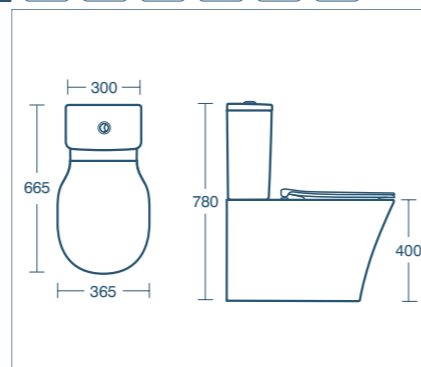

Model	Price INC VAT	Ref
Close coupled back-to-wall WC bowl, horizontal outlet	£314.50	E079801
Cistern with dual flush valve, 6/4 litres	£195.25	E080401
Cistern with dual flush valve, 4/2.6 litres	£195.25	E080601
Slim seat & cover	£102.22	E080901
Slim seat & cover, soft close	£146.76	E081101
Wrap seat & cover	£102.22	E081201
Wrap seat & cover, soft close	£146.76	E081401

- CERAMIC LG
- 5 YEAR GUARANTEE