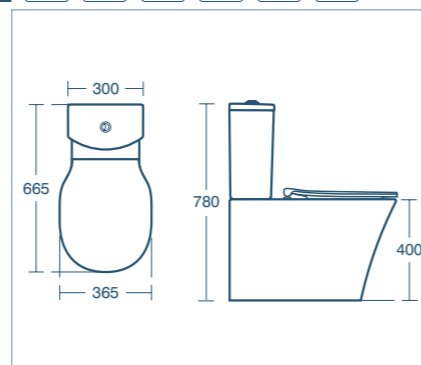

Model	Price INC VAT	Ref
Close coupled back-to-wall WC bowl, horizontal outlet	£314.50	E079801
Cistern with dual flush valve, 6/4 litres	£195.25	E080801
Cistern with dual flush valve, 4/2.6 litres	£195.25	E080701
Slim seat & cover	£102.22	E080901
Slim seat & cover, soft close	£146.76	E081101
Wrap seat & cover	£102.22	E081201
Wrap seat & cover, soft close	£146.76	E081401

- CERAMIC LG
- 5 YEAR GUARANTEE