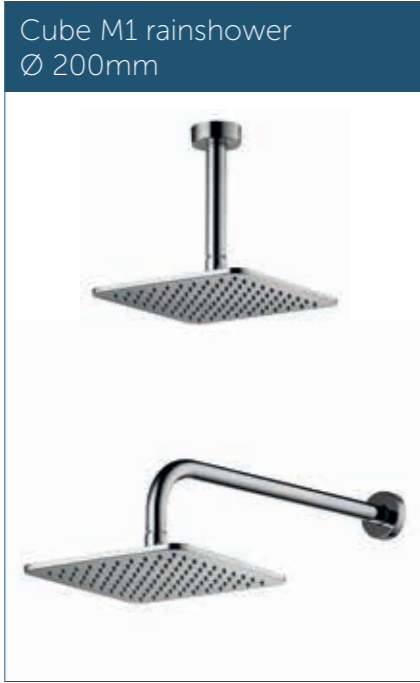

IDEALRAIN RAINSHOWERS

5 YEAR GUARANTEE 5 year guarantee

Water-saving

RAIN SPRAY MODE
Single mode shower heads with a rain spray pattern.

Model	Price INC VAT	Ref
M1 Cube rainshower head	£178.99	B0024AA
150mm vertical arm	£53.22	B9446AA
300mm horizontal arm	£70.81	B9444AA
400mm horizontal arm	£78.26	B9445AA