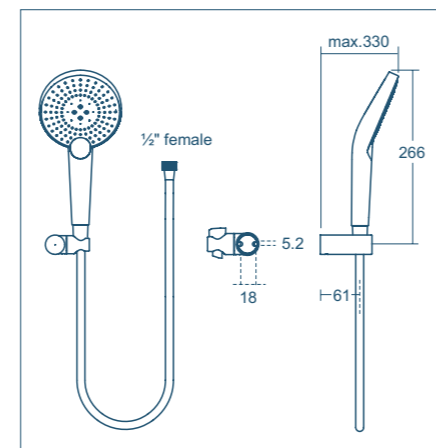

Model	Price INC VAT	Ref
Round handspray, 1.25m Idealflex hose, wall bracket	£93.09	B2459AA
Round handspray, 1.75m Idealflex hose, wall bracket	£93.09	B1765AA

- Round handspray Ø125mm
- 3 spray modes: rain, dropjet, massage
- Navigo push button
- Cool Body
- Rub clean nozzles
- Removable 8 litres per minute flow regulator
- Metal swivelling wall bracket
- 5 year guarantee

- 5 YEAR GUARANTEE

- NEW FOR 2018