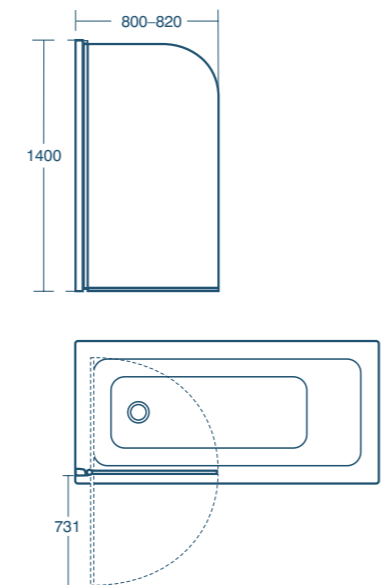

Model	Price INC VAT	Ref
Radius bath screen	£215.83	T9924EO

- Height 1400mm
- 5mm clear safety glass
- Bright silver finish
- 180 degree opening – inwards and outwards
- Rise and fall for easy opening
- Concealed fixings with easy click covers and top caps
- Up to 20mm horizontal adjustment
- 800mm length
- Ten year guarantee