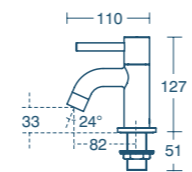

Ceraline basin mixer

Model	Price INC VAT	Ref
One tap hole single lever basin mixer with clicker waste	£90.00	BC186AA

- Supplied fitted with a removable 5 litres per minute eco flow regulator

Ceraline mini basin mixer

Model	Price INC VAT	Ref
One tap hole single lever basin mixer without waste	£90.00	BC185AA

- Supplied fitted with a removable 5 litres per minute eco flow regulator

Ceraline basin pillar taps

Model	Price INC VAT	Ref
Pair basin pillar taps	£90.00	BC184AA

Ceraline bath pillar taps

Model	Price INC VAT	Ref
Pair bath pillar taps	£108.00	BC187AA

Ceraline bath filler

Model	Price INC VAT	Ref
One tap hole bath filler	£150.00	BC190AA

Ceraline bath shower mixer

Model	Price INC VAT	Ref
One tap hole bath shower mixer with shower kit	£172.50	BC191AA

Ceraline dual control bath filler

Model	Price INC VAT	Ref
Dual control two tap hole bath filler	£150.00	BC188AA

Ceraline dual control bath shower mixer

Model	Price INC VAT	Ref
Dual control two tap hole bath shower mixer with shower kit	£172.50	BC189AA