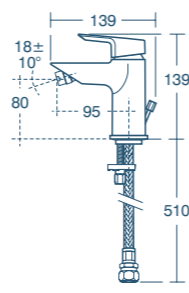

Model	Price INC VAT	Ref
Single lever bidet mixer with pop-up waste	£165.00	A6589AA

- Supplied fitted with a removable 5 litres per minute eco flow regulator