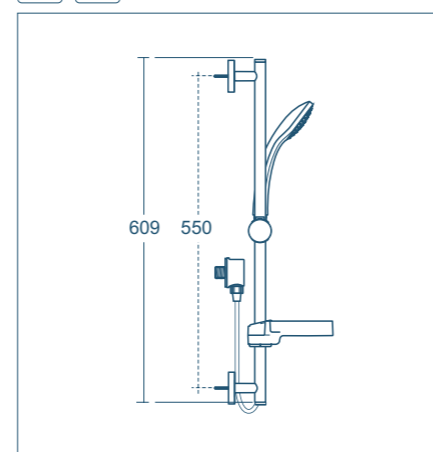

Model	Price INC VAT	Ref
1 mode handspray, 600mm slide rail, 1.35m flexible hose	£92.68	B9408AA

- Round handspray Ø80mm
- 1 spray mode: rain
- Limescale resistant, rub clean nozzles
- Removable 8 litres per minute flow regulator
- 600mm metal slide rail
- Includes hose retaining ring
- Integrated soap dish
- 5 year guarantee

Model	Price INC VAT	Ref
3 mode handspray, 600mm slide rail, 1.35m flexible hose	£83.05	B9410AA
3 mode handspray, 600mm slide rail, 1.8m flexible hose	£100.88	B9556AA

- Round handspray Ø80mm
- 3 spray modes: rain, fine rain, massage
- Limescale resistant, rub clean nozzles
- Removable 8 litres per minute flow regulator
- 600mm metal slide rail
- Includes hose retaining ring
- Integrated soap dish
- 5 year guarantee

Model	Price INC VAT	Ref
1 mode handspray, 600mm slide rail, 1.35m flexible hose	£99.32	B9413AA

- Round handspray Ø100mm
- 1 spray mode: rain
- Limescale resistant, rub clean nozzles
- Removable 8 litres per minute flow regulator
- 600mm metal slide rail
- Includes hose retaining ring
- Integrated soap dish
- 5 year guarantee

Model	Price INC VAT	Ref
3 mode handspray, 600mm slide rail, 1.35m flexible hose	£107.29	B9416AA

- Round handspray Ø100mm
- 3 spray modes: rain, fine rain, massage
- Limescale resistant, rub clean nozzles
- Removable 8 litres per minute flow regulator
- 600mm metal slide rail
- Includes hose retaining ring
- Integrated soap dish
- 5 year guarantee