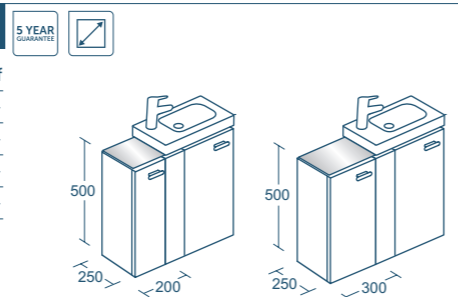

Concept Space add on unit for guest unit

Model	Price A	Price B INC VAT	Ref
200mm add on unit	£202.01	£224.45	E0372--
200mm glass top	£56.87		E0362--
300mm add on unit	£222.17	£246.86	E0373--
300mm glass top	£62.84		E0392--

- Includes 1 internal shelf. Can be hung left or right opening
- Specify glass top colour: White SA, Grey RU, Brown RP