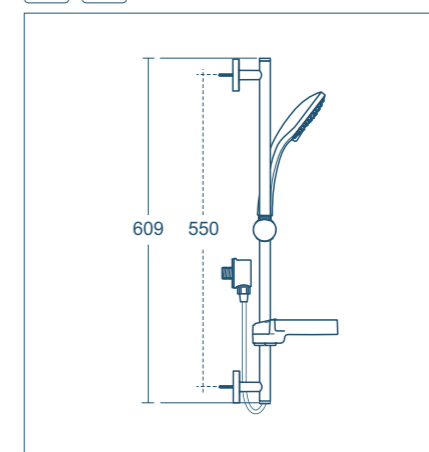

Model	Price INC VAT	Ref
1 mode handspray, 600mm slide rail, 1.35m flexible hose	£92.68	B9408AA

- Round handspray Ø80mm
- 1 spray mode: rain
- Limescale resistant, rub clean nozzles
- Removable 8 litres per minute flow regulator
- 600mm metal slide rail
- Includes hose retaining ring
- Integrated soap dish
- 5 year guarantee

Model	Price INC VAT	Ref
3 mode handspray, 600mm slide rail, 1.35m flexible hose	£83.05	B9410AA
3 mode handspray, 600mm slide rail, 1.8m flexible hose	£100.88	B9556AA

- Round handspray Ø80mm
- 3 spray modes: rain, fine rain, massage
- Limescale resistant, rub clean nozzles
- Removable 8 litres per minute flow regulator
- 600mm metal slide rail
- Includes hose retaining ring
- Integrated soap dish
- 5 year guarantee

Model	Price INC VAT	Ref
1 mode handspray, 600mm slide rail, 1.35m flexible hose	£99.32	B9413AA

- Round handspray Ø100mm
- 1 spray mode: rain
- Limescale resistant, rub clean nozzles
- Removable 8 litres per minute flow regulator
- 600mm metal slide rail
- Includes hose retaining ring
- Integrated soap dish
- 5 year guarantee

Model	Price INC VAT	Ref
3 mode handspray, 600mm slide rail, 1.35m flexible hose	£107.29	B9416AA

- Round handspray Ø100mm
- 3 spray modes: rain, fine rain, massage
- Limescale resistant, rub clean nozzles
- Removable 8 litres per minute flow regulator
- 600mm metal slide rail
- Includes hose retaining ring
- Integrated soap dish
- 5 year guarantee