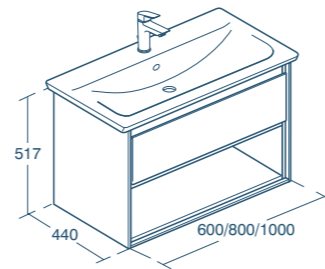

Model	Price INC VAT	Ref
One drawer with open shelf, 1000mm Cube vanity unit	£517.61	E0828--
One drawer with open shelf, 800mm Cube vanity unit	£497.95	E0827--
One drawer with open shelf, 600mm Cube vanity unit	£445.54	E0826--

- 1000mm use with vanity basin E075201
- 800mm use with vanity basin E075401
- 600mm use with vanity basin E076401