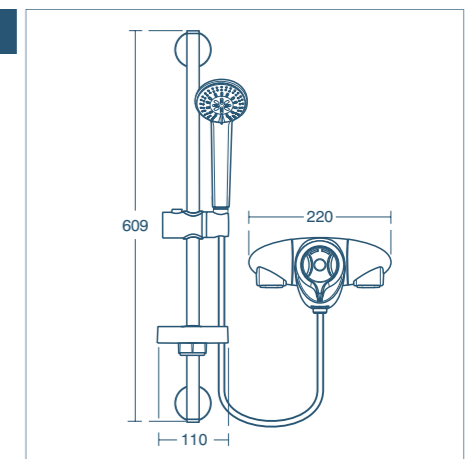

Model	Price INC VAT	Ref
Exposed thermostatic shower mixer for concealed or exposed pipework	£356.94	A3101AA
Pack: exposed thermostatic shower mixer with Idealrain M3 shower kit	£465.44	A5783AA

5 YEAR GUARANTEE Temperature limit stop TMV 3

- Ø100mm handspray (3 spray modes: rain, fine rain and massage) fitted with removable 8 litres per minute flow regulator