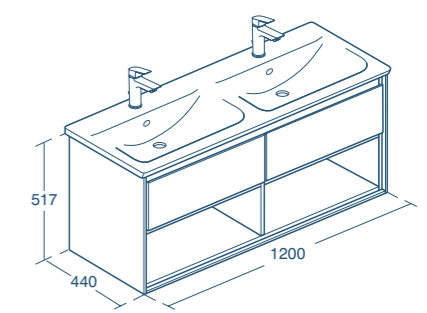

• Use with Cube mini vanity basin E076501

Concept Air Cube vanity unit 1200mm

Model	Price INC VAT	Ref
Two drawers with open shelves, 1200mm Cube vanity unit	£635.54	E0829--

• Use with Cube double vanity basin E075101