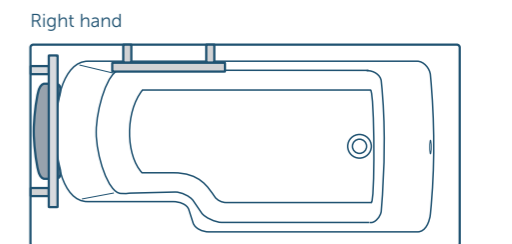

Height: floor to rim 540mm