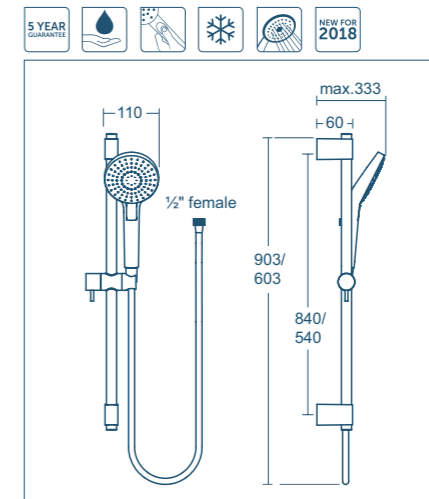

Idealrain M1 shower kit
Ø 100mm