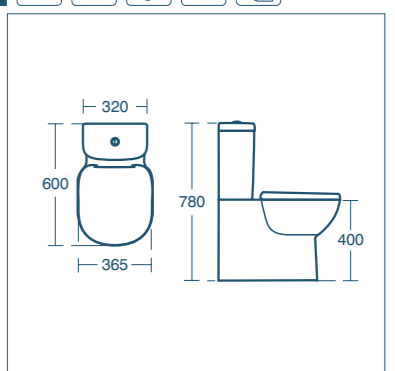

Model	Price INC VAT	Ref
Close coupled, back-to-wall, short projection, WC bowl, horizontal outlet	£179.84	T328701
Close coupled cistern with 6/4 litre dual flush valve	£115.10	T427001
Close coupled cistern with 4/2.6 litre dual flush valve	£115.10	T427101
Seat & cover for short projection WC	£53.96	T679801
Seat & cover for short projection WC, soft close	£99.28	T679901