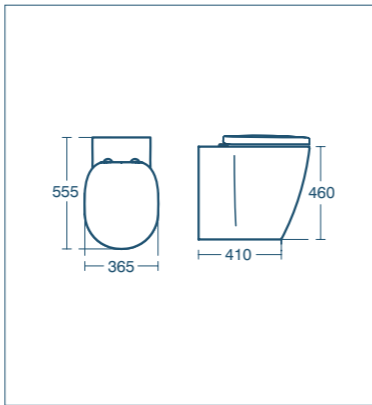

- Ceramic lifetime guarantee
- Bath 25 year guarantee
- Seat & cover 5 year guarantee
- Dual flush
- Soft close
- Accessible design

Concept Freedom accessible basin 60cm

Model	Price INC VAT	Ref
60cm, one tap hole	£339.07	E549901
60cm, no tap holes	£339.07	E550101
Contemporary bottle trap	£151.42	E0079AA

Concept Freedom raised height close coupled WC suite

Model	Price INC VAT	Ref
Raised height close coupled WC bowl, horizontal outlet	£325.50	E608601
Cube close coupled cistern with dual flush valve, 6/4 litre	£198.14	E785901
Cube close coupled cistern with dual flush valve, 4/2.6 litre	£198.14	E796901
Seat & cover	£104.77	E791801
Soft close seat & cover	£150.61	E791701
Seat, no cover	£90.79	K706001

Concept Freedom raised height back-to-wall WC

Model	Price INC VAT	Ref
Raised height back-to-wall WC bowl, horizontal outlet	£427.22	E608801
Conceala 2 cistern with dual flush valve, 6/4 litres	£113.36	S362467
Seat & cover	£104.77	E791801
Soft close seat & cover	£150.61	E791701
Seat, no cover	£90.79	K706001

Concept Freedom raised height wall mounted WC

Model	Price INC VAT	Ref
Raised height wall mounted WC bowl, horizontal outlet	£440.80	E609001
Conceala 2 cistern with dual flush valve, 6/4 litres	£113.36	S362467
Seat & cover	£104.77	E791801
Soft close seat & cover	£150.61	E791701
Seat, no cover	£90.79	K706001
Support frame with bolts for wall mounted bowls	£144.95	S913967

Concept Freedom elongated WC

Model	Price INC VAT	Ref
Concept Freedom elongated wall mounted bowl (75cm projection)	£610.32	E819701
Conceala 2 cistern with dual flush valve, 6/4 litres	£113.36	S362467
Seat & cover for elongated bowl	£132.24	E822501
Seat ring only for elongated bowl	£115.30	E822601
Support frame with bolts for wall mounted bowls	£144.95	S913967