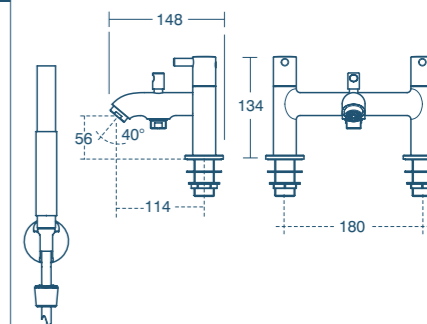

Ceraline dual control bath shower mixer

Model	Price INC VAT	Ref
Dual control two tap hole bath shower mixer with shower kit	£172.50	BC189AA

CERAFLEX®

Versatile styling and durability define the CERAFLEX® range of mixers and taps. They incorporate FirmaFlow® ceramic cartridge technology with almost double the operating lifespan of the industry standard.