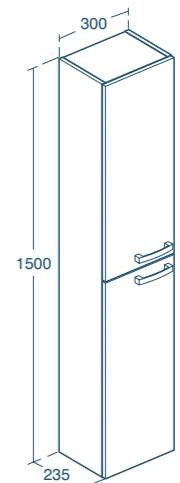

Model	Price INC VAT	Ref
300mm column unit with two doors	£324.38	E3243--

- Includes universal LH/RH door, three shelves (one fixed, two adjustable), handles and soft close door