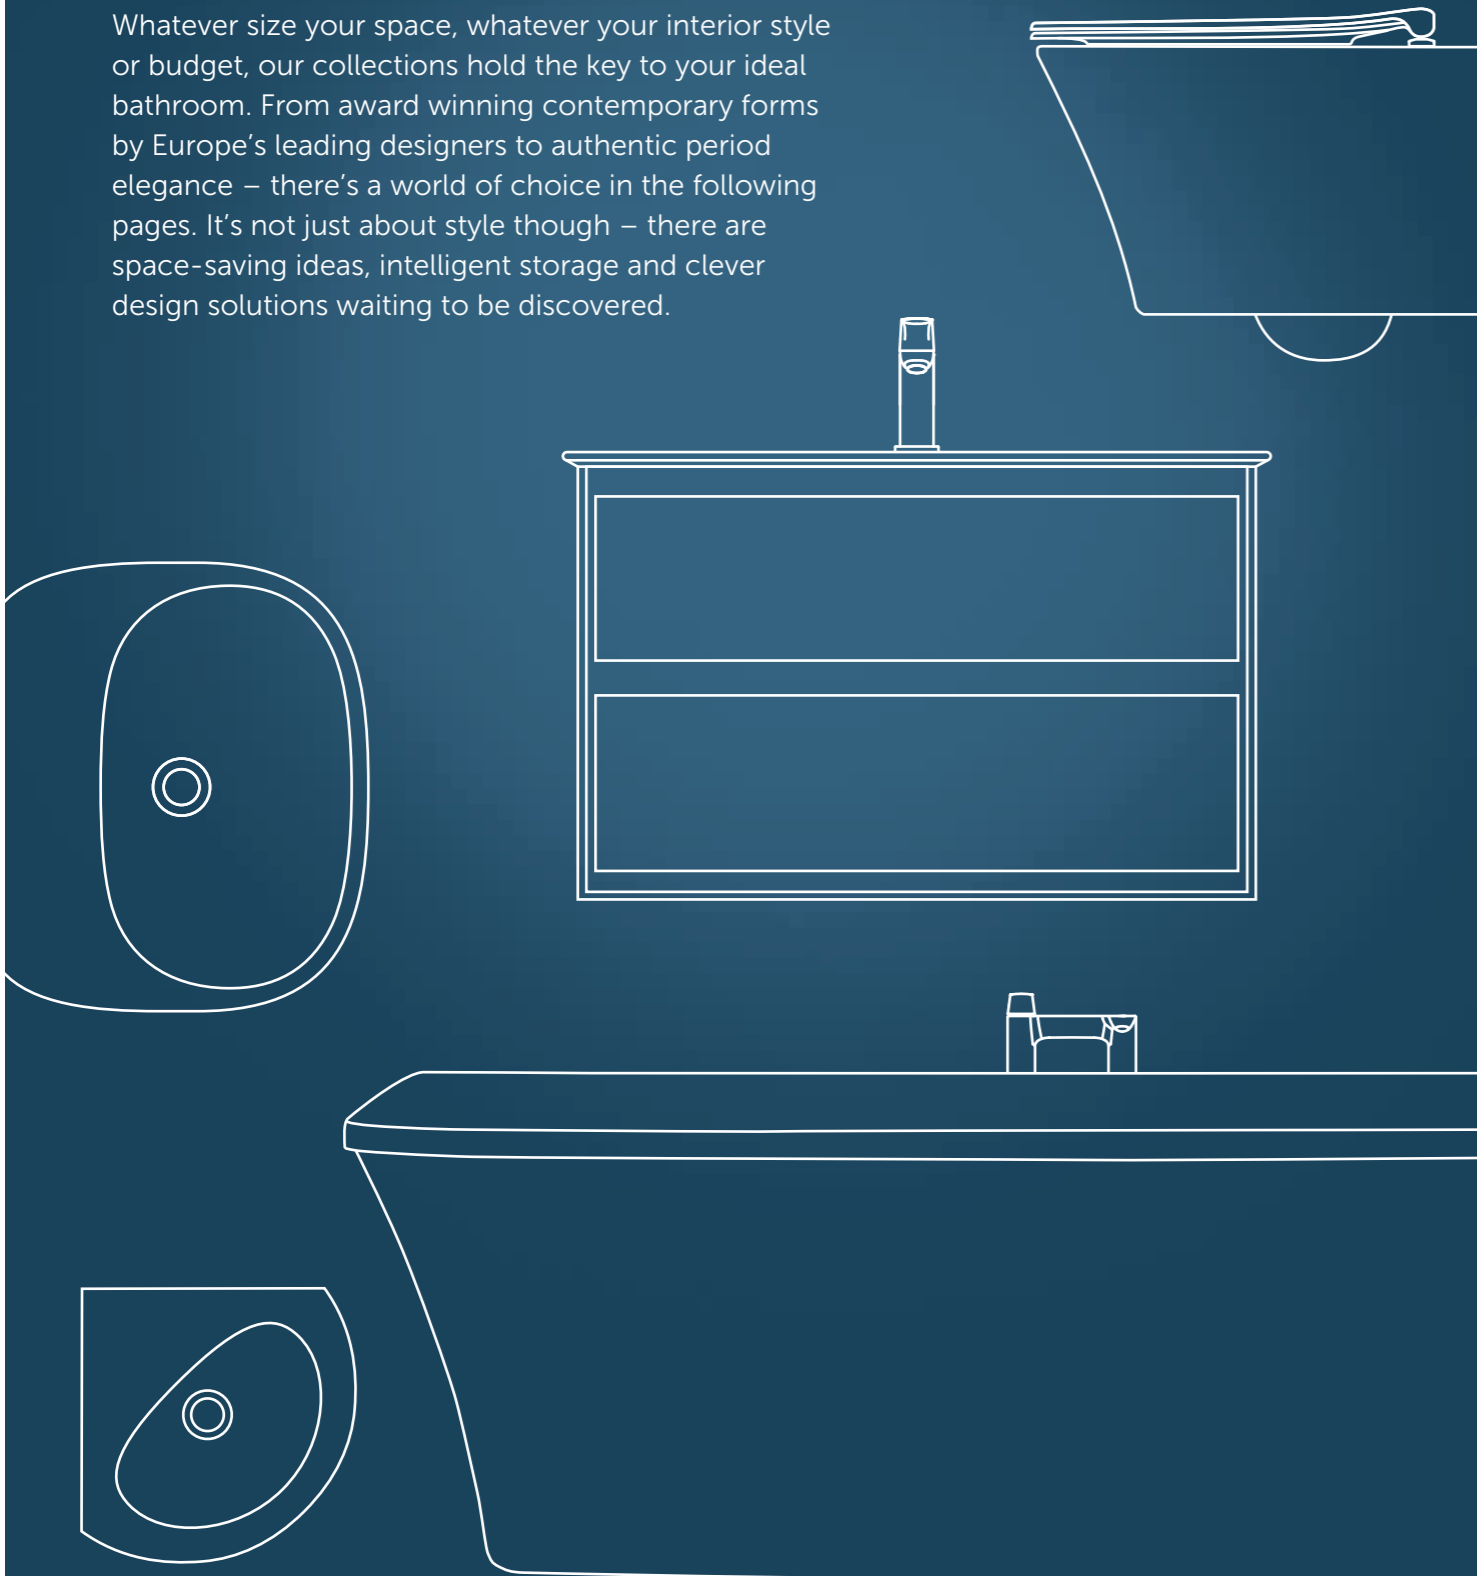

SMARTER

AquaBlade® is a more effective and efficient use of water compared to standard flushes.

QUIETER

AquaBlade® is 25% quieter than our equivalent models.

THE COLLECTIONS

Whatever size your space, whatever your interior style or budget, our collections hold the key to your ideal bathroom. From award winning contemporary forms by Europe's leading designers to authentic period elegance – there's a world of choice in the following pages. It's not just about style though – there are space-saving ideas, intelligent storage and clever design solutions waiting to be discovered.