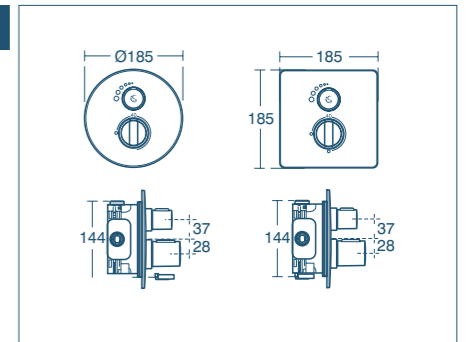

Concept Easybox Slim shower mixer

Model	Price INC VAT	Ref
Built-in thermostatic shower mixer with on/off and round faceplate	£402.30	A5877AA
Built-in thermostatic shower mixer with on/off and square faceplate	£402.30	A5878AA

5 YEAR GUARANTEE Temperature limit stop 40°C Safety stop Accessible design Ceramic disc