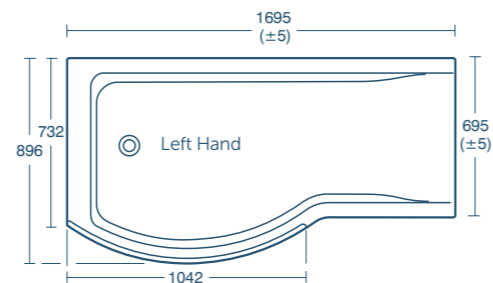

Height: floor to rim
Idealform: 540mm
Idealform Plus+: 560mm

• Shower screen & front panel fits left & right hand baths

Bath 25 year guarantee

Bath Screen 10 year guarantee

Furniture 5 year guarantee

Soft close doors & drawers