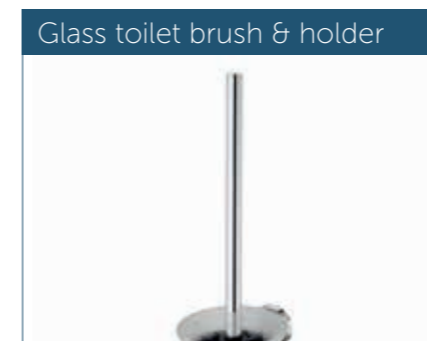

Size	Price INC VAT	Ref
Frosted glass		
W.110 H.375 D.139mm	£50.15	A9119AA