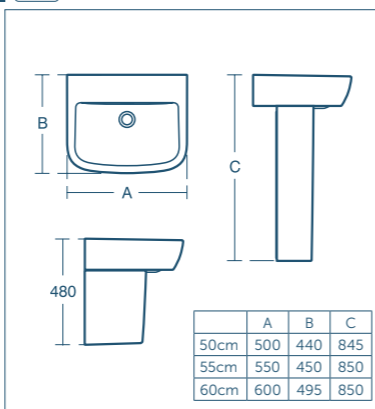

Model	Price INC VAT	Ref
60cm, one tap hole	£93.53	T058401
60cm, two tap holes	£93.53	T058501
55cm, one tap hole	£82.75	T058601
55cm, two tap holes	£82.75	T058701
50cm, one tap hole	£82.75	T058801
50cm, two tap holes	£82.75	T058901
Full pedestal	£54.67	T422401
Semi-pedestal	£54.67	T422501
Basin fixing kit	£14.98	E015767

• 50 & 55cm one tap hole basins are compatible with the E3259-- Tempo furniture pedestal unit, p.107