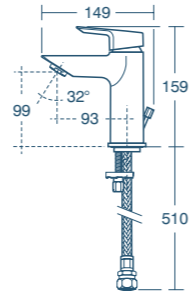

Model	Price INC VAT	Ref
One tap hole with pop-up waste	£151.80	A6592AA
One tap hole without waste	£132.00	A6587AA

- Supplied fitted with a removable 5 litres per minute eco flow regulator