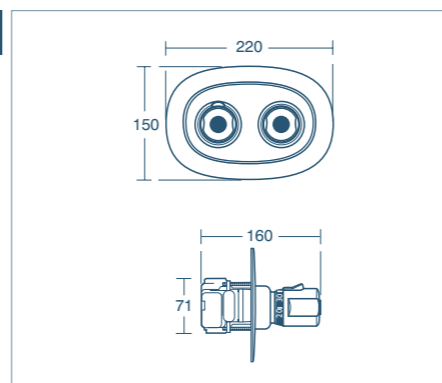

THERM

This dual control thermostatic shower mixer provides accurate temperature control for safe showering.

FEATURES

- Recommended for applications where water pressure is between 0.1 and 0.5 bar
- 'Set and leave' temperature control
- Temperature handle has a built-in safety stop of 40°C
- Temperature control mechanism has a temperature limit stop which can be set to 40, 43, 45 or 50°C
- Automatic safety shutdown should the hot or cold water supply suddenly fail
- 5 year guarantee

THERM SHOWER MIXER £599⁶³
Idealrain M3 shower kit (p.193) £107.29
Price includes VAT at 20%.

BLEND

A manual, single lever, built-in shower mixer that controls both water flow and temperature.

FEATURES

- Easy to use, single lever operation
- Recommended for applications where water pressure is between 0.1 and 0.5 bar
- 'Set and leave' temperature control
- Temperature limiting device with a choice of 7 settings to reduce the amount of hot water that enters the mixer
- 5 year guarantee

BLEND SHOWER MIXER £294⁸⁴
Idealrain M3 shower kit (p.193) £107.29
Price includes VAT at 20%.

Therm built-in shower mixer

Model	Price INC VAT	Ref
Built-in thermostatic shower mixer, dual control	£599.63	A3000AA

5 YEAR GUARANTEE 40°C