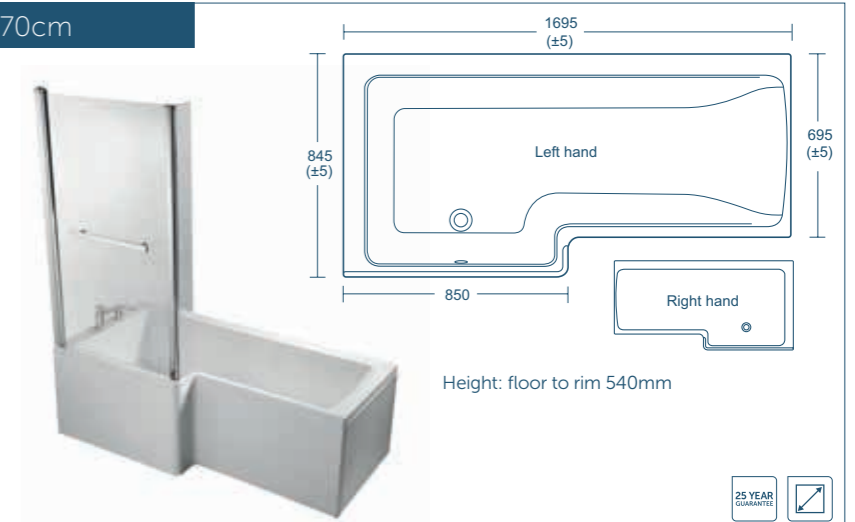

- Front panel fits left & right hand baths

Height: floor to rim
Idealform: 540mm
Idealform Plus+: 560mm

Concept Space square shower bath 170cm

Model	Price INC VAT	Ref
Idealform, right hand bath	£414.23	E051101
Idealform, left hand bath	£414.23	E051201
Unilux 70cm end panel bath	£65.16	E316901
Idealform Plus+, right hand bath	£588.62	E049101
Idealform Plus+, left hand bath	£588.62	E049201
Unilux Plus+ 70cm end panel	£65.16	E483101
170cm square shower bath front panel	£148.25	E050401

- Left hand bath shown
- See below for bath screen
- Shower screen & front panel fits left & right hand baths

Height: floor to rim 540mm

Concept Space square shower bath 150cm

Model	Price INC VAT	Ref
Idealform, right hand	£414.23	E049401
Idealform, left hand	£414.23	E049501
Unilux 70cm end panel	£65.16	E316901
Idealform Plus+, right hand	£588.62	E049601
Idealform Plus+, left hand	£588.62	E049701
Unilux Plus+ 70cm end panel	£65.16	E483101
150cm square shower bath front panel	£148.25	E050601