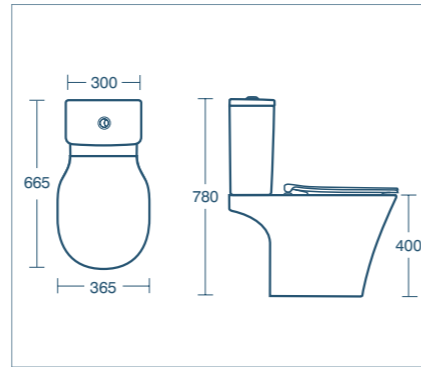

Model	Price INC VAT	Ref
Close coupled WC bowl, horizontal outlet	£252.26	E079701
Cistern with dual flush valve, 6/4 litres	£195.25	E080401
Cistern with dual flush valve, 4/2.6 litres	£195.25	E080601
Slim seat & cover	£102.22	E080901
Slim seat & cover, soft close	£146.76	E081101
Wrap seat & cover	£102.22	E081201
Wrap seat & cover, soft close	£146.76	E081401

- CERAMIC LG
- 5 YEAR GUARANTEE