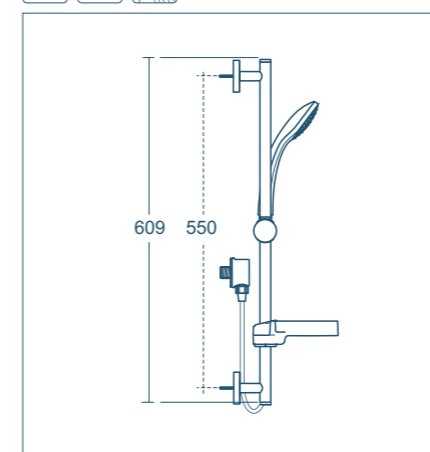

Model	Price INC VAT	Ref
1 mode handspray, 600mm slide rail, 1.35m flexible hose	£92.68	B9408AA

- Round handspray Ø80mm
- 1 spray mode: rain
- Limescale resistant, rub clean nozzles
- Removable 8 litres per minute flow regulator
- 600mm metal slide rail
- Includes hose retaining ring
- Integrated soap dish
- 5 year guarantee

Model	Price INC VAT	Ref
3 mode handspray, 600mm slide rail, 1.35m flexible hose	£83.05	B9410AA
3 mode handspray, 600mm slide rail, 1.8m flexible hose	£100.88	B9556AA

- Round handspray Ø80mm
- 3 spray modes: rain, fine rain, massage
- Limescale resistant, rub clean nozzles
- Removable 8 litres per minute flow regulator
- 600mm metal slide rail
- Includes hose retaining ring
- Integrated soap dish
- 5 year guarantee

Model	Price INC VAT	Ref
1 mode handspray, 600mm slide rail, 1.35m flexible hose	£99.32	B9413AA

- Round handspray Ø100mm
- 1 spray mode: rain
- Limescale resistant, rub clean nozzles
- Removable 8 litres per minute flow regulator
- 600mm metal slide rail
- Includes hose retaining ring
- Integrated soap dish
- 5 year guarantee

Model	Price INC VAT	Ref
3 mode handspray, 600mm slide rail, 1.35m flexible hose	£107.29	B9416AA

- Round handspray Ø100mm
- 3 spray modes: rain, fine rain, massage
- Limescale resistant, rub clean nozzles
- Removable 8 litres per minute flow regulator
- 600mm metal slide rail
- Includes hose retaining ring
- Integrated soap dish
- 5 year guarantee