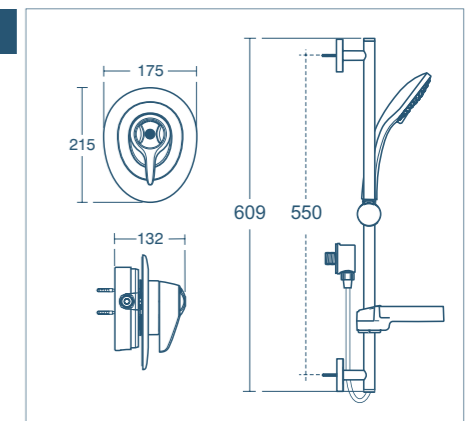

Model	Price INC VAT	Ref
Built-in thermostatic shower mixer with extended lever	£371.00	A3085AA
Pack: built-in thermostatic shower mixer with extended lever & Idealrain M3 shower kit	£479.05	A5784AA

5 YEAR GUARANTEE Temperature limit stop 40°C Accessible design

- Ø100mm handspray (3 spray modes: rain, fine rain and massage) fitted with removable 8 litres per minute flow regulator