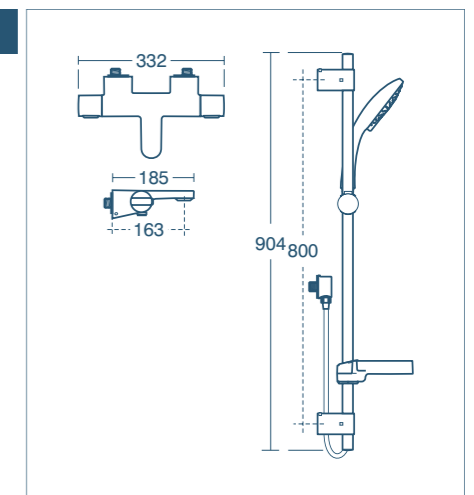

FEATURES

- Recommended for high pressure applications
- 'Set and leave' control – set your chosen temperature and leave it
- Temperature handle has a built-in safety stop at 40°C with a manual override for safer showering
- Temperature control mechanism has a temperature limit stop which can be set to 40, 43, 45 or 50°C
- Automatic safety shutdown should the hot or cold water supply suddenly fail
- Cool touch body ensures it is safe to touch
- Eco button reduces water flow to 50% save water consumption with a manual override to increase water to full flow
- Ceramic disc control for smooth turning action and no drips
- Shower packs include a removable 8 litres per minute flow regulator to save water
- The bath shower mixer has an integral diverter in the flow control
- 5 year guarantee

**CERATHERM 200
BATH SHOWER
MIXER PACK** **£580⁸⁶**

Exposed shower pack with thermostatic shower valve & Idealrain L3 shower kit

Price includes VAT at 20%.

CERATHERM 200

An exposed thermostatic bar valve for high pressure systems. The ergonomic design suits most bathroom styles. All the safety and water-saving benefits of Ceratherm 100 with contemporary concealed wall fittings.

- 5 YEAR GUARANTEE Mixers and kit 5 year guarantee
- Temperature limit stop
- 40°C Safety stop
- Cool body
- Ceramic disc
- High pressure
- Water-saving

Ceratherm 200 shower mixer

Model	Price INC VAT	Ref
Exposed thermostatic shower mixer with concealed wall fixings	£342.19	A4627AA
Pack: Exposed thermostatic shower mixer with concealed wall fixings & Idealrain L3 shower kit	£505.43	A5761AA

- For high pressure applications between 2 & 5 bar
- Ø120mm handspray (3 spray modes: rain, fine rain and massage) fitted with removable 8 litres per minute flow regulator