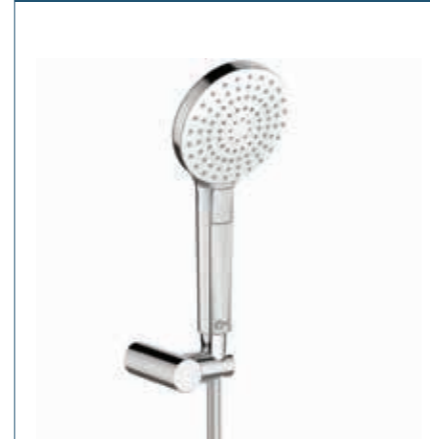

-  5 YEAR GUARANTEE
- 
- 
- 
- 
-  NEW FOR 2018

IDEALRAIN EVO

-  5 year guarantee
-  Water-saving
-  Navigo push button
-  Cool Body
-  3 shower modes
-  New product

Evo round shower set
Ø 110mm

Model	Price INC VAT	Ref
Round handspray, 1.25m Idealflex hose, wall bracket	£87.27	B2404AA
Round handspray, 1.75m Idealflex hose, wall bracket	£87.27	B2239AA

Evo diamond shower set
Ø 110mm

Model	Price INC VAT	Ref
Diamond handspray, 1.25m Idealflex hose, wall bracket	£87.27	B2405AA
Diamond handspray, 1.75m Idealflex hose, wall bracket	£87.27	B2240AA

- Diamond handspray Ø110mm
- 3 spray modes: rain, aerated rain, massage
- Navigo push button
- Cool Body
- Rub clean nozzles
- Removable 8 litres per minute flow regulator
- Metal swivelling wall bracket
- 5 year guarantee