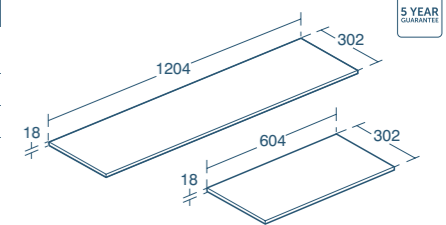

Model	Price INC VAT	Ref
1200 x 300mm worktop	£96.97	E0841--
600 x 300mm worktop	£72.07	E0839--

- Worktop to be used with semi-countertop unit E0837 and WC unit E1149