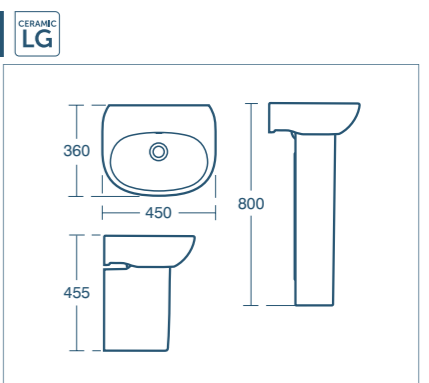

Model	Price INC VAT	Ref
45cm, one tap hole	£84.10	T031301
Small full pedestal	£61.04	T352101
Small semi-pedestal	£67.81	T352001
Basin fixing set	£14.98	E015767