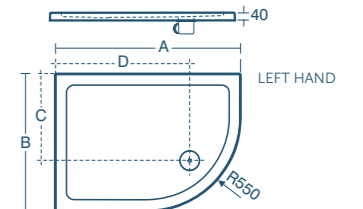

Size (mm)	A	B	C	D
900 x 800 RH	810	910	510	610
900 x 800 LH	910	810	610	510
1000 x 800 RH	810	1010	510	710
1000 x 800 LH	1010	810	710	510
1200 x 800 RH	810	1210	510	910
1200 x 800 LH	1210	810	910	510
1200 x 900 RH	910	1210	610	910
1200 x 900 LH	1210	910	910	610

25 YEAR GUARANTEE