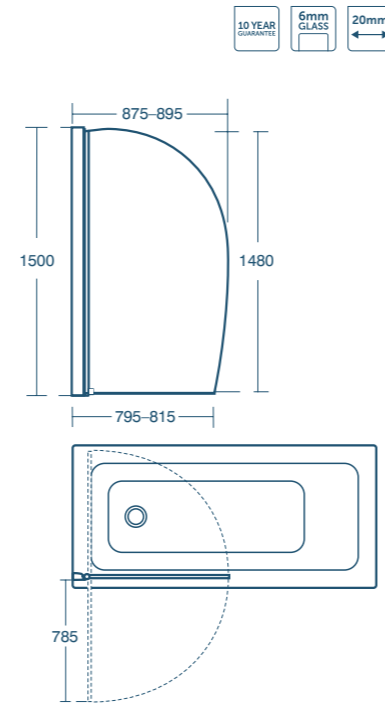

Synergy sail bath screen

Model	Price INC VAT	Ref
Sail bath screen	£364.66	L6213AA

- Height 1500mm
- 6mm clear safety glass
- Polished silver finish
- 180 degree opening – inwards and outwards
- Rise and fall for easy opening
- Concealed fixings and top caps
- Up to 20mm horizontal adjustment
- Ten year guarantee

New Connect angle screen

Model	Price INC VAT	Ref
Angle bath screen	£215.83	T9923EO

- Height 1400mm
- 5mm clear safety glass
- Bright silver finish
- 180 degree opening – inwards and outwards
- Rise and fall for easy opening
- Concealed fixings with easy click covers and top caps
- Up to 20mm horizontal adjustment
- 800mm length
- Ten year guarantee

New Connect radius bath screen

Model	Price INC VAT	Ref
Radius bath screen	£215.83	T9924EO

- Height 1400mm
- 5mm clear safety glass
- Bright silver finish
- 180 degree opening – inwards and outwards
- Rise and fall for easy opening
- Concealed fixings with easy click covers and top caps
- Up to 20mm horizontal adjustment
- 800mm length
- Ten year guarantee

New Connect folding bath screen

Model	Price INC VAT	Ref
4-panel bath screen	£421.48	T9925EO
5-panel bath screen	£465.08	T9926EO

- Height 1500mm
- 5mm clear safety glass
- Bright silver finish
- Semi-framed panels
- Can fold inwards, outwards or flat against the wall
- Easy click wall profiles, concealed fixings and top caps
- Ten year guarantee

Model	Dim. A (mm)	Dim. B (mm)	Dim. C (mm)	Dim. D reach (mm)
4 panel	800-820	192	228	170-190
5 panel	995-1015	475	145	254-274