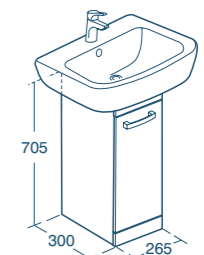

Model	Price INC VAT	Ref
Pedestal unit with one door	£189.82	E3259--
Pedestal unit with one door and basin pack including Tempo 55cm basin	£272.57	E0775--

- For use with 50/55cm Tempo basin
- Includes universal LH/RH door, one internal shelf, handle and soft close door.