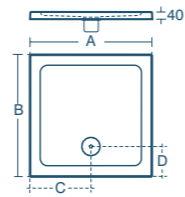

Size (mm)	A	B	C	D
700 x 700	710	710	355	190
760 x 760	770	770	385	190
800 x 800	810	810	405	190
900 x 900	910	910	455	190
1000 x 1000	1010	1010	505	190

25 YEAR GUARANTEE