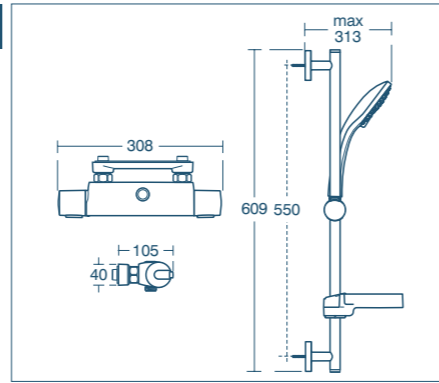

Model	Price INC VAT	Ref
Thermostatic shower mixer with Fast Fix wall bracket	£248.87	A4813AA
Pack: exposed thermostatic shower mixer with Fast Fix wall bracket and Idealrain M3 shower kit	£342.94	A4814AA

- Ø100mm handspray (3 spray modes: rain, fine rain and massage) fitted with removable 8 litres per minute flow regulator