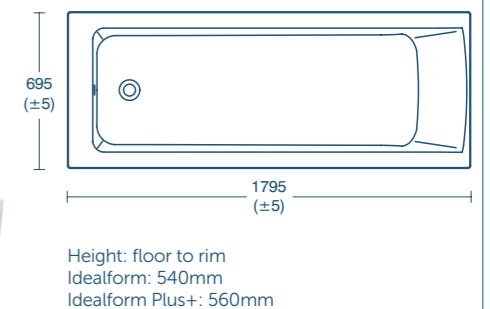

Concept rectangular bath 180 x 70cm

Model	Price INC VAT	Ref
Idealform, no tap holes	£440.40	E152101
70cm Unilux end panel	£65.16	E316901

Idealform Plus+ no tap holes	£582.00	E152201
180cm Unilux Plus+ front panel	£130.33	E479801
70cm Unilux Plus+ end panel	£65.16	E483101

• Use Unilux Plus+ front panel for Idealform bath