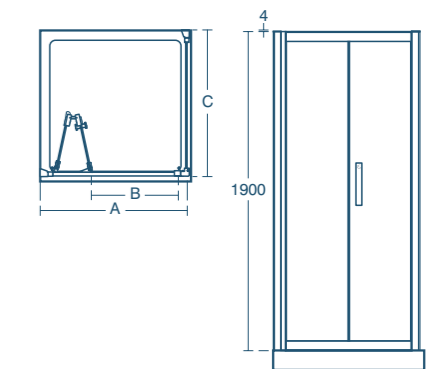

Size (mm)	Dim. A width (mm)	Dim. B opening (mm)	Dim. C width (mm)
1000	952 - 1002	382	-
1200	1152 - 1202	435	-
1400	1352 - 1402	535	-
1700	1650 - 1700	685	-

Size (mm)	Dim. A width (mm)	Dim. B opening (mm)	Dim. C width (mm)
700	-	-	664 - 689
760	-	-	724 - 749
800	-	-	764 - 789
900	-	-	864 - 889
1000	-	-	964 - 989