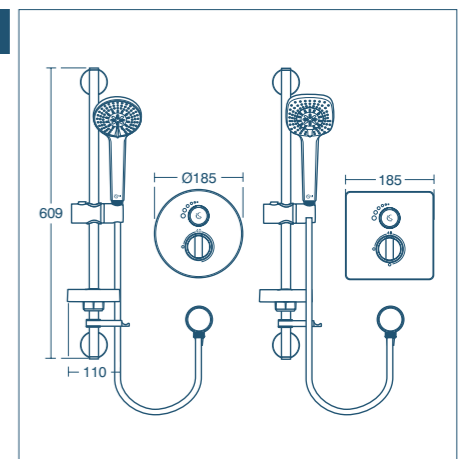

Concept Easybox Slim shower pack

Model	Price INC VAT	Ref
Built-in thermostatic shower mixer with round faceplate and Idealrain M3 shower kit	£475.69	A5958AA
Built-in thermostatic shower mixer with square faceplate and Idealrain M3 shower kit	£475.69	A5959AA

- Rainshower fitted with removable 12 litres per minute flow regulator
- Ø100mm handspray (3 spray modes: rain, fine rain and massage) fitted with removable 8 litres per minute flow regulator

5 YEAR GUARANTEE Temperature limit stop 40°C Safety stop Accessible design Ceramic disc