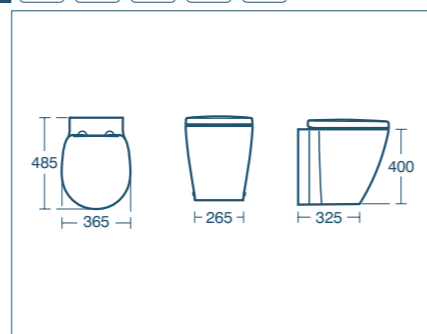

CONCEPT SPACE WCs & BATHS

Concept Space corner close coupled WC suite

Model	Price INC VAT	Ref
Close coupled WC bowl, horizontal outlet	£262.02	E120501
Corner cistern with dual flush valve, 6/4 litres	£231.95	E121201
Seat & cover	£104.77	E129201
Soft close seat & cover	£150.61	E129301

Concept Space compact back-to-wall WC

Model	Price INC VAT	Ref
Compact back-to-wall WC bowl, horizontal outlet	£385.31	E120801
Conceala 2 cistern with dual flush valve, 6/4 litres	£113.36	S362467
Seat & cover	£104.77	E129201
Soft close seat & cover	£150.61	E129301

- Can be used with WC Unit E1436 & E1437 (p.59)
- For the full range of Conceala cisterns see p.230

Concept Space compact wall mounted WC

Model	Price INC VAT	Ref
Compact wall mounted WC bowl, horizontal outlet	£389.08	E802501
Conceala 2 cistern with dual flush valve, 6/4 litres	£113.36	S362467
Seat & cover	£104.77	E129201
Soft close seat & cover	£150.61	E129301
Support frame with bolts for wall mounted bowls	£178.13	E006067

- Can be used with WC Unit E1436 & E1437 (p.59)
- For the full range of Conceala cisterns see p.230

Concept Space compact floor standing bidet

Model	Price INC VAT	Ref
Compact floor standing back-to-wall bidet, one tap hole	£331.38	E120901

CERAMIC LG Ceramic lifetime guarantee 25 YEAR GUARANTEE Bath 25 year guarantee 10 YEAR GUARANTEE Bath screen 10 year guarantee 5 YEAR GUARANTEE Seat & cover 5 year guarantee

Dual flush Soft close Space-saving

Concept Space spacemaker bath 170cm