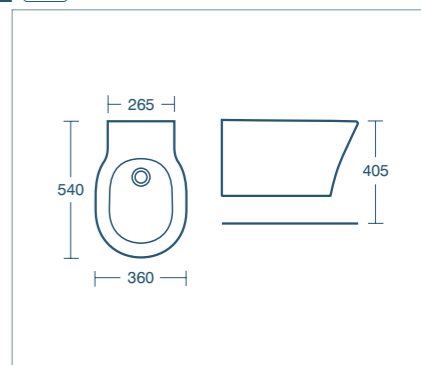

Model	Price INC VAT	Ref
Wall mounted bidet, one tap hole	£353.81	E080201
Support frame with bolts for wall mounted bowls	£178.13	E006067

- CERAMIC LG