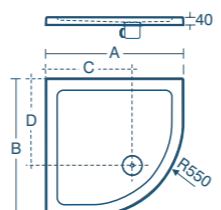

- Includes 90mm chrome fast flow waste

Size (mm)	A	B	C	D
800 x 800	810	810	510	510
900 x 900	910	910	610	610
1000 x 1000	1010	1010	710	710

25 YEAR GUARANTEE

Simplicity low profile offset quadrant flat top tray