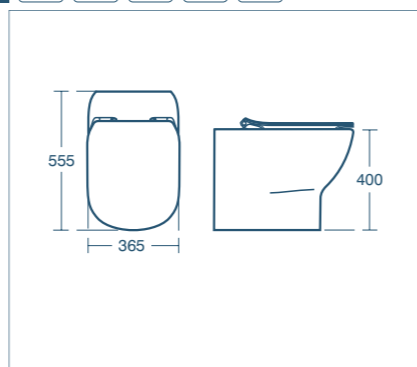

TESI WCs & BATHS

For TESI mixers and taps see p.128, for Tempo furniture see p.106

Tesi AquaBlade® close coupled WC

Model	Price INC VAT	Ref
Close coupled WC bowl, horizontal outlet	£162.76	T356401
Cistern with dual flush valve, 6/4 litres	£139.70	T357001
Cistern with dual flush valve, 4/2.6 litres	£139.70	T356901
Thin seat & cover	£65.10	T352801
Thin seat & cover, soft close	£119.35	T352701

Tesi AquaBlade® close coupled back-to-wall WC bowl

Model	Price INC VAT	Ref
Close coupled, back-to-wall WC bowl, horizontal outlet	£210.23	T355701
Cistern with dual flush valve, 6/4 litres	£139.70	T357001
Cistern with dual flush valve, 4/2.6 litres	£139.70	T356901
Thin seat & cover	£65.10	T352801
Thin seat & cover, soft close	£119.35	T352701

Tesi AquaBlade® back-to-wall WC

Model	Price INC VAT	Ref
Back-to-wall WC bowl, horizontal outlet	£250.91	T353501
Conceala 2 top inlet cistern with pneumatic dual flush, 6/4 litre flush	£113.36	S362467
Thin seat & cover	£65.10	T352801
Thin seat & cover, soft close	£119.35	T352701

• Compatible with Tempo WC unit p.107

Tesi AquaBlade® wall mounted WC bowl

Model	Price INC VAT	Ref
Wall mounted WC bowl, horizontal outlet	£311.94	T354501
Conceala 2 top inlet cistern with pneumatic dual flush, 6/4 litre flush	£113.36	S362467
Thin seat & cover	£65.10	T352801
Thin seat & cover, soft close	£119.35	T352701
Support frame with bolts for wall mounted bowls	£178.13	E006067

• Compatible with Tempo WC unit p.107

Tesi wall mounted bidet

Model	Price INC VAT	Ref
Wall mounted bidet, one tap hole	£318.73	T350401
Support frame with bolts for wall mounted bowls	£178.13	E006067

Tesi back-to-wall bidet

Model	Price INC VAT	Ref
Back-to-wall bidet, one tap hole	£230.57	T350101

Tesi rectangular bath 160 x 70cm, 170 x 70cm