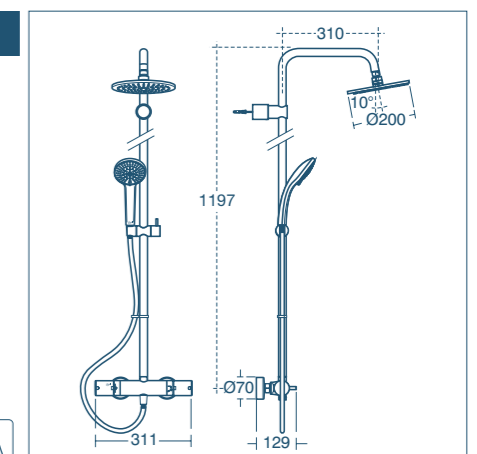

Model	Price INC VAT	Ref
Exposed thermostatic shower mixer with metal pin handles, Idealrain fixed riser, M1 Ø200mm rainshower & M3 handspray	£719.44	A6290AA

- For high pressure applications between 2 & 5 bar
- Flow control has integral diverter
- Rainshower fitted with removable 12 litres per minute flow regulator
- Ø100mm handspray (3 spray modes: rain, fine rain and massage) fitted with removable 8 litres per minute flow regulator
- Concept Freedom collection p.60