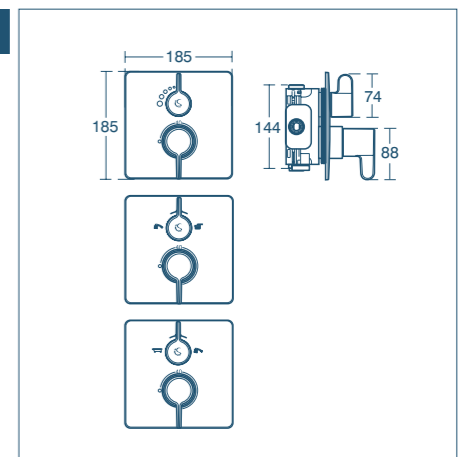

5 YEAR GUARANTEE Temperature limit stop 40°C Safety stop Accessible design Ceramic disc

CERATHERM 100

This exposed thermostatic bar valve is a major advance in shower technology. It's slim and elegant form incorporates three key innovations: a cool touch body, eco button and Fast Fix wall bracket.