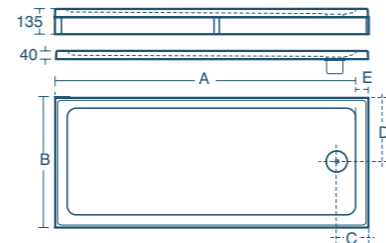

Size (mm)	A	B	C	D	E
1700 x 700	1700	700	190	350	67

25 YEAR GUARANTEE