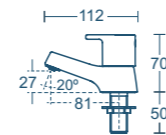

- Supplied fitted with a removable 5 litres per minute eco flow regulator

Calista basin pillar taps

Model	Price INC VAT	Ref
Pair basin pillar taps	£84.00	B1146AA

- Supplied fitted with removable 4 litres per minute eco flow regulators