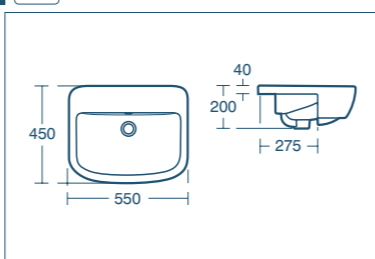

Model	Price INC VAT	Ref
55cm, one tap hole	£151.07	T059001
55cm, two tap holes	£151.07	T059101

• Compatible with Tempo semi-countertop basin unit, p.106