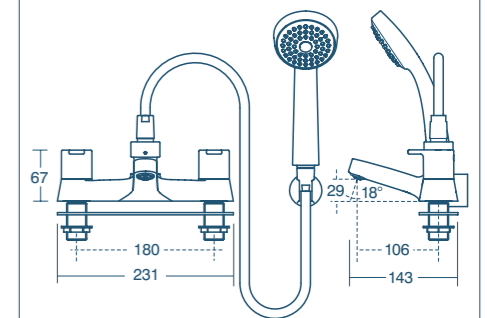

JASPER MORRISON

Created by JASPER MORRISON, one of Europe's top designers, this range features a distinctive tear drop handle. The oval spout is a stylish detail that's not just aesthetic but delivers water flow in a natural waterfall effect.