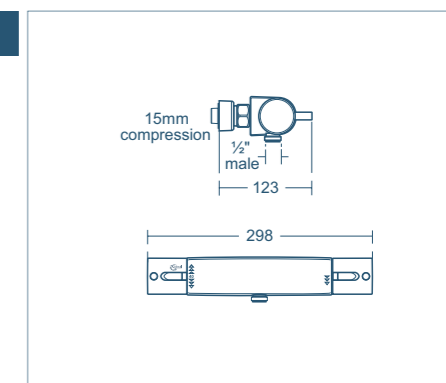

ALTO ECOTHERM

A thermostatic shower and bath shower mixer that offers energy savings, safety controls, cool body technology and easy-turn metal pin handles. The wall mounted versions also come with our clever Fast Fix installation bracket (see page 206).

ALTO ECOTHERM BATH SHOWER MIXER PACK

£462⁸³

Wall mounted exposed thermostatic bath shower mixer with Idealrain S3 shower kit

Price includes VAT at 20%.

FEATURES

- Cool body technology
- Eco button to limit flow rate to 50%
- Temperature handle has a built-in safety stop at 40°C with a manual override for safer showering
- Temperature control mechanism has a temperature limit stop which can be set to 40, 43, 45 or 50°C
- Automatic safety shutdown should the hot or cold water supply suddenly fail
- Pin handle models for less able users
- Shower packs include a removable 8 litres per minute flow regulator to save water
- 5 year guarantee

ALTO ECOTHERM BATH SHOWER MIXER

£373⁸⁴

Rim mounted exposed thermostatic bath shower mixer

Price includes VAT at 20%.

- 5 YEAR GUARANTEE Mixers and kit 5 year guarantee
- Temperature limit stop
- 40°C Safety stop
- Cool body
- Water-saving
- Accessible design
- Ceramic disc
- Fast fix
- TMV 2
- High pressure

Alto Ecotherm shower mixer

Model	Price INC VAT	Ref
Exposed thermostatic shower mixer with Fast Fix wall bracket	£176.08	A4740AA
Pack: Exposed thermostatic shower mixer with Fast Fix wall bracket & Idealrain S3 shower set	£264.14	A4741AA
Pack: Exposed thermostatic shower mixer with Fast Fix wall bracket, Idealrain S3 shower set & category 5 hose retainer	£298.14	A6385AA

• Ø80mm handspray (3 spray modes: rain, fine rain and massage) fitted with removable 8 litres per minute flow regulator

• See p.206 for Fast Fix wall bracket instructions

Alto Ecotherm shower mixer with pin handles