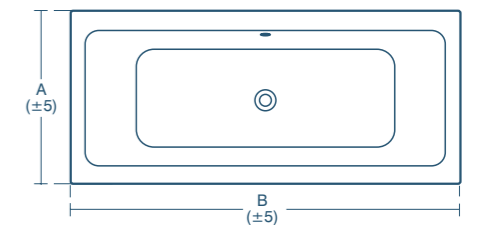

Bath	Dimension A	Dimension B
170 x 75cm	745mm	1695mm
170 x 80cm	785mm	1695mm
180 x 80cm	845mm	1796mm