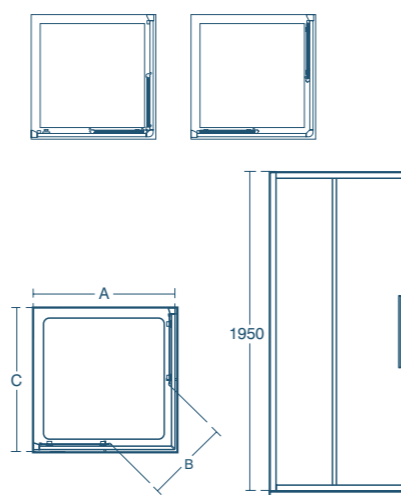

Size (mm)	Dim. A width (mm)	Dim. B opening (mm)	Dim. C width (mm)
760	715 - 740	395	715 - 740
800	755 - 780	425	755 - 780
900	855 - 880	495	855 - 880