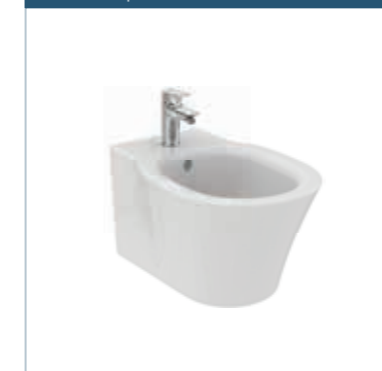

Concept Air wall mounted bidet