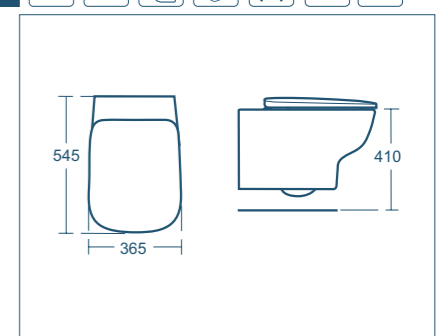

Model	Price INC VAT	Ref
Wall mounted WC bowl, horizontal outlet	£204.00	E158501
Conceala 2 top inlet cistern with pneumatic dual flush, 6/4 litre flush	£113.36	S362467
Seat & cover	£60.00	T318201
Seat & cover, soft close	£78.00	T318101
Support frame with bolts for wall mounted bowls	£178.13	E006067

• Compatible with Tempo WC unit p.107

CERAMIC LG 5 YEAR GUARANTEE NEW FOR 2018