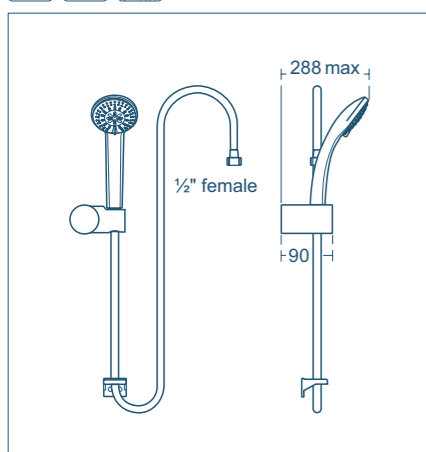

Model	Price INC VAT	Ref
1 mode handspray, 600mm slide rail, 1.35m flexible hose	£92.68	B9408AA

- Round handspray Ø80mm
- 1 spray mode: rain
- Limescale resistant, rub clean nozzles
- Removable 8 litres per minute flow regulator
- 600mm metal slide rail
- Includes hose retaining ring
- Integrated soap dish
- 5 year guarantee

Model	Price INC VAT	Ref
3 mode handspray, 600mm slide rail, 1.35m flexible hose	£83.05	B9410AA
3 mode handspray, 600mm slide rail, 1.8m flexible hose	£100.88	B9556AA

- Round handspray Ø80mm
- 3 spray modes: rain, fine rain, massage
- Limescale resistant, rub clean nozzles
- Removable 8 litres per minute flow regulator
- 600mm metal slide rail
- Includes hose retaining ring
- Integrated soap dish
- 5 year guarantee

Model	Price INC VAT	Ref
1 mode handspray, 600mm slide rail, 1.35m flexible hose	£99.32	B9413AA

- Round handspray Ø100mm
- 1 spray mode: rain
- Limescale resistant, rub clean nozzles
- Removable 8 litres per minute flow regulator
- 600mm metal slide rail
- Includes hose retaining ring
- Integrated soap dish
- 5 year guarantee

Model	Price INC VAT	Ref
3 mode handspray, 600mm slide rail, 1.35m flexible hose	£107.29	B9416AA

- Round handspray Ø100mm
- 3 spray modes: rain, fine rain, massage
- Limescale resistant, rub clean nozzles
- Removable 8 litres per minute flow regulator
- 600mm metal slide rail
- Includes hose retaining ring
- Integrated soap dish
- 5 year guarantee