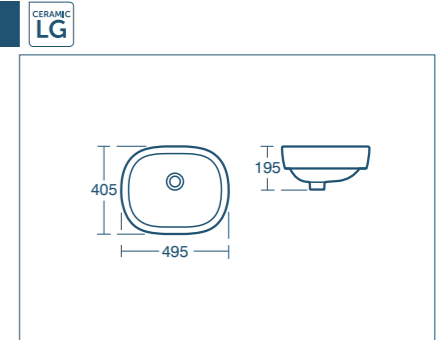

Model	Price INC VAT	Ref
50cm, no tap hole	£456.73	E621001