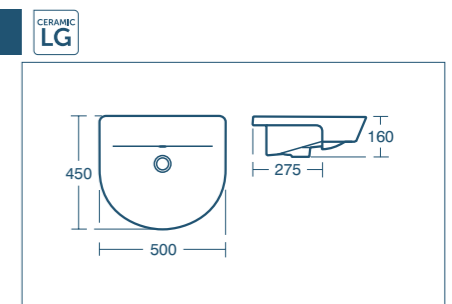

Model	Price INC VAT	Ref
50cm, one tap hole	£224.64	E138901

- Can be used with semi-countertop unit E0837 & worktop E0839