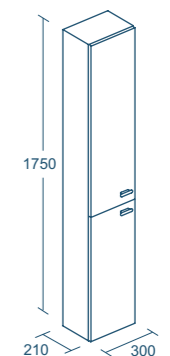

- Units can be left or right opening
- Includes 5 internal glass shelves

**CONCEPT FREEDOM
ENSUITE**
£3,759^{12*}

Close coupled raised height WC with seat & cover (p.66)	£628.41
55cm Concept Air Cube basin with semi-pedestal (p.32)	£216.21
Concept Air grande basin mixer (p.126)	£172.50
Shower seat (p.69)	£959.06
45 & 60cm contemporary grab rails (p.69)	£461.72
Synergy wetroom 1000mm panel with modesty glass and bracket (p.68)	£601.78
Freedom dual shower with M1 rainshower, fixed riser, M3 handspray and pin handles (p.68)	£719.44