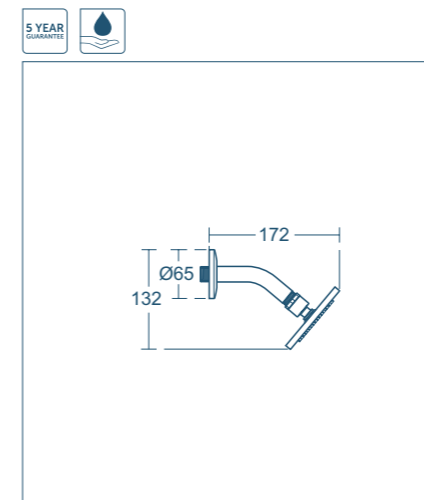

- Square rainshower head Ø300mm
- 1 spray mode: rain
- Limescale resistant, rub clean nozzles
- Removable 12 litres per minute flow regulator
- Suitable for high and low pressure installations
- Brass body with chrome finish
- 5 year guarantee

Model	Price INC VAT	Ref
S1 rainshower head with angled arm	£99.32	B9436AA

- Round rainshower head Ø100mm
- 1 spray mode: rain
- Limescale resistant, rub clean nozzles
- Removable 12 litres per minute flow regulator
- Suitable for high and low pressure installations
- Brass body with chrome finish
- 5 year guarantee

Model	Price INC VAT	Ref
M1 rainshower head	£152.71	B9442AA
150mm vertical arm	£53.22	B9446AA
300mm horizontal arm	£70.81	B9444AA
400mm horizontal arm	£78.26	B9445AA

- Round rainshower head Ø200mm
- 1 spray mode: rain
- Limescale resistant, rub clean nozzles
- Removable 12 litres per minute flow regulator
- Suitable for high and low pressure installations
- Brass body with chrome finish
- 5 year guarantee

Model	Price INC VAT	Ref
L1 rainshower head	£391.86	B9443AA
150mm vertical arm	£53.22	B9446AA
300mm horizontal arm	£70.81	B9444AA
400mm horizontal arm	£78.26	B9445AA

- Round rainshower head Ø300mm
- 1 spray mode: rain
- Limescale resistant, rub clean nozzles
- Removable 12 litres per minute flow regulator
- Suitable for high and low pressure installations
- Brass body with chrome finish
- 5 year guarantee