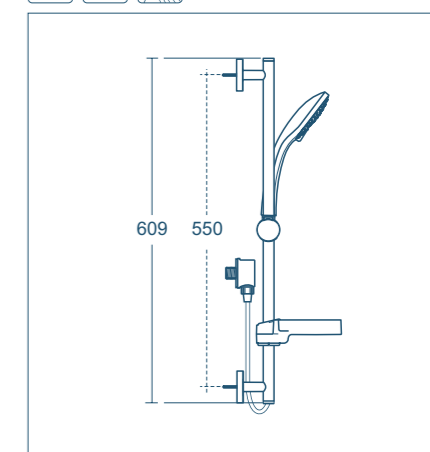

Model	Price INC VAT	Ref
1 mode handspray, 600mm slide rail, 1.35m flexible hose	£92.68	B9408AA

- Round handspray Ø80mm
- 1 spray mode: rain
- Limescale resistant, rub clean nozzles
- Removable 8 litres per minute flow regulator
- 600mm metal slide rail
- Includes hose retaining ring
- Integrated soap dish
- 5 year guarantee

Model	Price INC VAT	Ref
3 mode handspray, 600mm slide rail, 1.35m flexible hose	£83.05	B9410AA
3 mode handspray, 600mm slide rail, 1.8m flexible hose	£100.88	B9556AA

- Round handspray Ø80mm
- 3 spray modes: rain, fine rain, massage
- Limescale resistant, rub clean nozzles
- Removable 8 litres per minute flow regulator
- 600mm metal slide rail
- Includes hose retaining ring
- Integrated soap dish
- 5 year guarantee

Model	Price INC VAT	Ref
1 mode handspray, 600mm slide rail, 1.35m flexible hose	£99.32	B9413AA

- Round handspray Ø100mm
- 1 spray mode: rain
- Limescale resistant, rub clean nozzles
- Removable 8 litres per minute flow regulator
- 600mm metal slide rail
- Includes hose retaining ring
- Integrated soap dish
- 5 year guarantee

Model	Price INC VAT	Ref
3 mode handspray, 600mm slide rail, 1.35m flexible hose	£107.29	B9416AA

- Round handspray Ø100mm
- 3 spray modes: rain, fine rain, massage
- Limescale resistant, rub clean nozzles
- Removable 8 litres per minute flow regulator
- 600mm metal slide rail
- Includes hose retaining ring
- Integrated soap dish
- 5 year guarantee