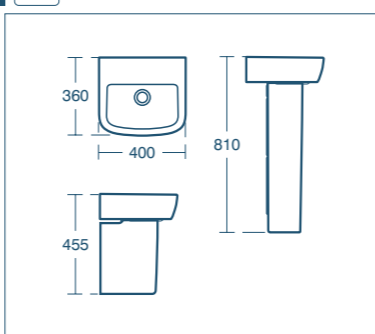

Model	Price INC VAT	Ref
40cm, one tap hole	£68.35	T059301
40cm, two tap holes	£68.35	T059401
Handrinse pedestal	£54.67	T427201
Handrinse semi-pedestal	£54.67	T426701
Basin fixing set	£14.98	E015767