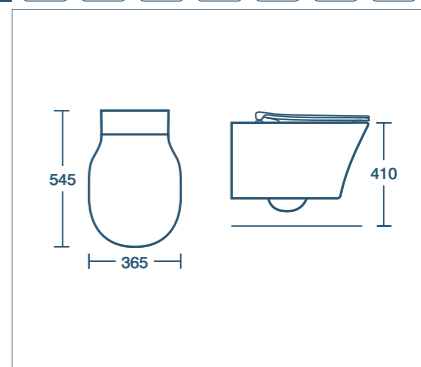

Model	Price INC VAT	Ref
Wall mounted WC bowl, horizontal outlet	£353.81	E079601
Conceala 2 cistern 6/4 litres dual flush	£113.36	S362467
Slim seat & cover	£102.22	E080901
Slim seat & cover, soft close	£146.76	E081101
Wrap seat & cover	£102.22	E081201
Wrap seat & cover, soft close	£146.76	E081401

- CERAMIC LG
- 5 YEAR GUARANTEE