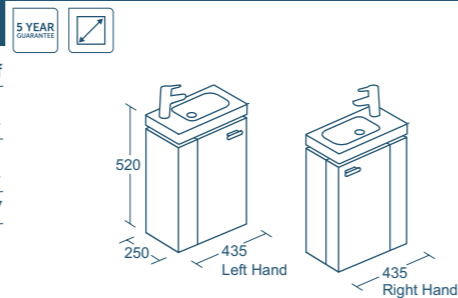

Concept Space wall hug guest basin unit

Model	Price A	Price B INC VAT	Ref
450 x 250mm basin unit, L-shaped door, left hand	£299.28	£329.21	E0370--
450 x 250mm basin unit, L-shaped door, right hand	£299.28	£329.21	E0371--
Leg 290mm, each	£36.32		E044667

- Includes 1 internal shelf and removable storage box
- For use with 45cm guest basin