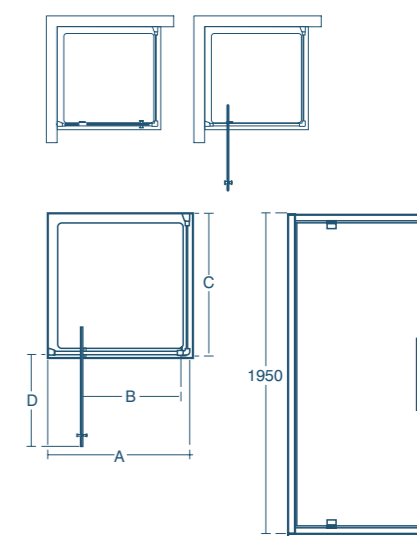

Pivot Door (mm)	Dim. A width (mm)	Dim. B opening (mm)	Dim. D reach (mm)
700	651 - 701	450	450
760	711 - 761	475	475
800	751 - 801	500	500
900	851 - 901	550	550

Side Panel (mm)	Dim. C width (mm)
700	655 - 705
760	715 - 765
800	755 - 805
900	855 - 905