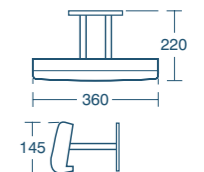

10 YEAR GUARANTEE 10 year guarantee

5 YEAR GUARANTEE 5 year guarantee

Accessible design

Synergy wetroom panel modesty glass

Model	Price INC VAT	Ref
900mm Synergy wetroom panel with modesty glass	£491.10	L6180EO
1000mm Synergy wetroom panel with modesty glass	£525.70	L6181EO
1200mm Synergy wetroom panel with modesty glass	£567.19	L6182EO
Synergy straight bracing bracket	£68.51	L6229EO
150cm Synergy extended bracing bracket	£76.08	L6198EO

• For the full range of Synergy wetroom panels see pp.162–165

Freedom Dual thermostatic shower

Model	Price INC VAT	Ref
Freedom Dual, exposed thermostatic shower system with M1 rainshower, fixed riser, M3 handspray and metal pin handles	£719.44	A6290AA

• For further Idealrain Dual shower details see p.196

Freedom Easybox Slim

Model	Price INC VAT	Ref
Built-in thermostatic shower mixer with square faceplate and metal lever handles	£439.08	A6377AA
Built-in thermostatic shower mixer with diverter, square faceplate and metal lever handles	£484.20	A6378AA
Built-in thermostatic bath shower mixer with square faceplate and metal lever handles	£484.20	A6379AA

• For further Concept Easybox Slim shower valve details see p.202

Concept Freedom contemporary grab rail

Model	Price INC VAT	Ref
60cm grab rail	£251.83	S6484AA
45cm grab rail	£209.89	S6486AA

Concept Freedom contemporary hinged arm

Model	Price INC VAT	Ref
80cm hinged arm	£657.56	S6362AA

Multi-system WC back rest

Model	Price INC VAT	Ref
Multi-system WC back rest	£896.86	S6637AC

Care Plus shower seat

Model	Price INC VAT	Ref
Adjustable shower seat	£959.06	S0644AC