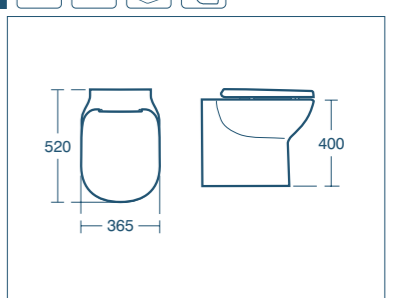

TEMPO BASINS & WCs

For Tempo taps and mixers see page 132.

Tempo basin 60/55/50cm

Model	Price INC VAT	Ref
60cm, one tap hole	£93.53	T058401
60cm, two tap holes	£93.53	T058501
55cm, one tap hole	£82.75	T058601
55cm, two tap holes	£82.75	T058701
50cm, one tap hole	£82.75	T058801
50cm, two tap holes	£82.75	T058901
Full pedestal	£54.67	T422401
Semi-pedestal	£54.67	T422501
Basin fixing kit	£14.98	E015767

• 50 & 55cm one tap hole basins are compatible with the E3259-- Tempo furniture pedestal unit, p.107

Tempo Countertop basin 50cm

Model	Price INC VAT	Ref
50cm, one tap hole	£151.07	T059201

• For use with custom worktops

Tempo semi-countertop basin 55cm

Model	Price INC VAT	Ref
55cm, one tap hole	£151.07	T059001
55cm, two tap holes	£151.07	T059101

• Compatible with Tempo semi-countertop basin unit, p.106

Tempo handrinse basin 40cm

Model	Price INC VAT	Ref
40cm, one tap hole	£68.35	T059301
40cm, two tap holes	£68.35	T059401
Handrinse pedestal	£54.67	T427201
Handrinse semi-pedestal	£54.67	T426701
Basin fixing set	£14.98	E015767

Tempo handrinse basin 35cm

Model	Price INC VAT	Ref
35cm, one tap hole, left hand	£64.75	T059501
35cm, one tap hole, right hand	£64.75	T059701
35cm, two tap holes	£64.75	T059601
Handrinse pedestal	£54.67	T427201
Basin fixing set	£14.98	E015767

Ceramic lifetime guarantee

Seat & cover 5 year guarantee

Dual flush

Soft close

Space-saving

Tempo vanity basin 80cm

Model	Price INC VAT	Ref
80cm, one tap hole	£223.51	E066901

• For use with Tempo wall hung vanity basin unit E3241 and E3242, p.106

Tempo vanity basin 60/50cm

Model	Price INC VAT	Ref
60cm, one tap hole	£139.70	E066801
50cm, one tap hole	£111.38	E109901

• For use with Tempo wall hung vanity basin units p.106 60cm – E3239, E3240, E3244; 50cm – E1103, E1102

Tempo close coupled WC suite