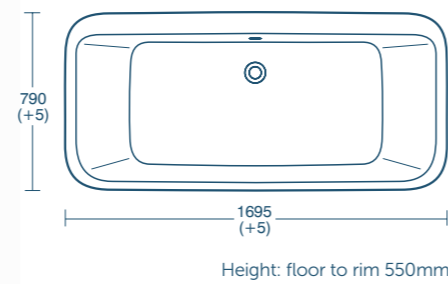

-  CERAMIC LG

CONCEPT AIR & CONCEPT BATHS

25 YEAR GUARANTEE Bath 25 year guarantee
 10 YEAR GUARANTEE Bath Screen 10 year guarantee
 NEW FOR 2018 New product

Concept Air free standing bath 170 x 79cm

Model	Price INC VAT	Ref
170 x 79cm Free standing bath with tap deck, no tap holes	£1,028.66	E107901