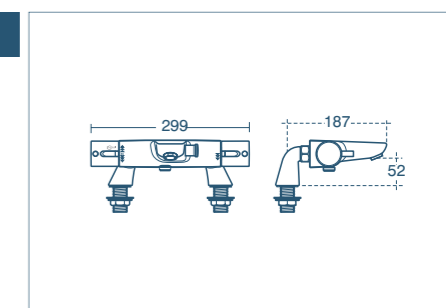

The Alto Ecotherm range is continued overleaf.