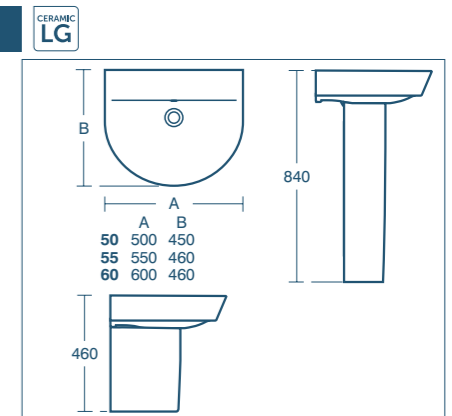

Model	Price INC VAT	Ref
60cm, one tap hole	£134.78	E138501
55cm, one tap hole	£123.55	E138601
50cm, one tap hole	£123.55	E138701
Full pedestal	£85.18	E078101
Semi-pedestal	£86.48	E077201
Basin fixing set	£14.98	E015767
Contemporary bottle trap	£151.42	E0079AA