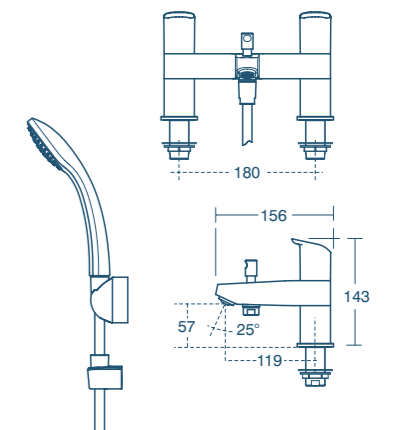

Ceraflex® dual control bath shower mixer

Model	Price INC VAT	Ref
Dual control two tap hole bath shower mixer with shower kit	£165.60	B1823AA

CALISTA

Smart and simple styling ensures that CALISTA will complement a wide range of contemporary bathroom styles. It represents Ideal Standard quality at an affordable price.