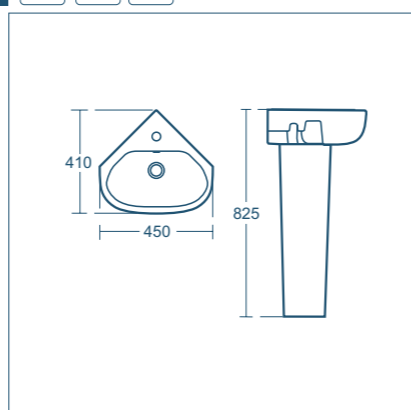

Model	Price INC VAT	Ref
45cm, one tap hole	£96.00	T290601
Small pedestal	£57.60	E158401
Basin fixing set	£14.98	E015767

CERAMIC LG NEW FOR 2018