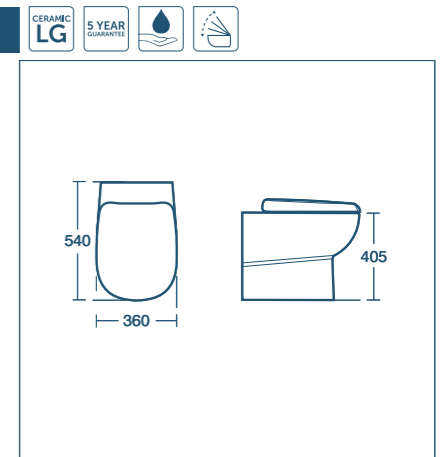

For Jasper Morrison taps see page 148. For Tempo furniture see page 106.

Jasper Morrison basin 55cm

Model	Price INC VAT	Ref
55cm, one tap hole	£194.09	E618701
Semi-pedestal	£123.31	E621301
Full pedestal	£114.19	E621101
Basin fixing set	£14.98	E015767

Jasper Morrison basin 50cm

Model	Price INC VAT	Ref
50cm, one tap hole	£182.64	E618301
Semi-pedestal	£123.31	E621301
Full pedestal	£114.19	E621101
Basin fixing set	£14.98	E015767

Jasper Morrison handrinse basin 40cm

Model	Price INC VAT	Ref
40cm handrinse basin, one tap hole	£140.53	E618001
Basin fixing set	£14.98	E015767
Contemporary bottle trap	£151.42	E0079AA

Jasper Morrison semi-countertop basin 55cm

Model	Price INC VAT	Ref
55cm, one tap hole	£274.02	E620601

• Compatible with Tempo semi-countertop unit, p.106

Jasper Morrison vessel basin 50cm

Model	Price INC VAT	Ref
50cm, no tap hole	£456.73	E621001

Jasper Morrison close coupled WC suite

Model	Price INC VAT	Ref
Close coupled WC bowl, horizontal outlet	£342.53	E622001
Cistern with dual flush valve, 6/4 litres	£228.34	E622401
Seat & cover	£113.09	E620301
Seat & cover, soft close	£153.72	E621401

Jasper Morrison back-to-wall WC

Model	Price INC VAT	Ref
Back-to-wall WC bowl, horizontal outlet	£376.78	E622101
Conceala 2 top inlet cistern with pneumatic dual flush, 6/4 litres	£113.36	S362467
Seat & cover	£113.09	E620301
Seat & cover, soft close	£153.72	E621401

- Full range of Conceala cisterns p.230
- Compatible with Tempo WC unit p.107

Jasper Morrison wall mounted WC