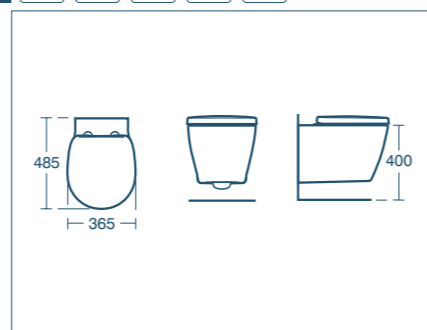

CONCEPT SPACE WCs & BATHS

Concept Space corner close coupled WC suite

Model	Price INC VAT	Ref
Close coupled WC bowl, horizontal outlet	£262.02	E120501
Corner cistern with dual flush valve, 6/4 litres	£231.95	E121201
Seat & cover	£104.77	E129201
Soft close seat & cover	£150.61	E129301

Concept Space compact back-to-wall WC

Model	Price INC VAT	Ref
Compact back-to-wall WC bowl, horizontal outlet	£385.31	E120801
Conceala 2 cistern with dual flush valve, 6/4 litres	£113.36	S362467
Seat & cover	£104.77	E129201
Soft close seat & cover	£150.61	E129301

- Can be used with WC Unit E1436 & E1437 (p.59)
- For the full range of Conceala cisterns see p.230

Concept Space compact wall mounted WC

Model	Price INC VAT	Ref
Compact wall mounted WC bowl, horizontal outlet	£389.08	E802501
Conceala 2 cistern with dual flush valve, 6/4 litres	£113.36	S362467
Seat & cover	£104.77	E129201
Soft close seat & cover	£150.61	E129301
Support frame with bolts for wall mounted bowls	£178.13	E006067

- Can be used with WC Unit E1436 & E1437 (p.59)
- For the full range of Conceala cisterns see p.230

Concept Space compact floor standing bidet

Model	Price INC VAT	Ref
Compact floor standing back-to-wall bidet, one tap hole	£331.38	E120901

CERAMIC LG Ceramic lifetime guarantee 25 YEAR GUARANTEE Bath 25 year guarantee 10 YEAR GUARANTEE Bath screen 10 year guarantee 5 YEAR GUARANTEE Seat & cover 5 year guarantee

Dual flush Soft close Space-saving

Concept Space spacemaker bath 170cm