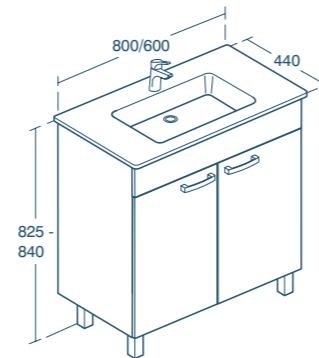

Model	Price INC VAT	Ref
800mm vanity unit with two doors and legs	£342.38	E3241--
600mm vanity unit with two doors and legs	£305.14	E3239--

- 800mm unit for use with E066901 vanity basin
- 600mm unit for use with E066801 vanity basin
- Includes handles and soft close doors