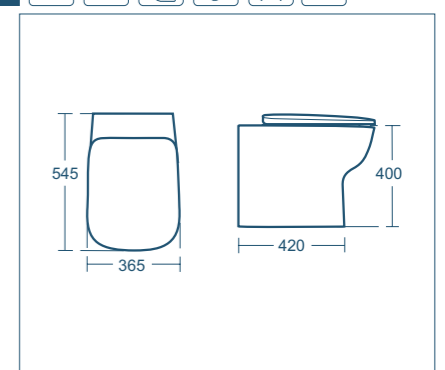

Model	Price INC VAT	Ref
Back-to-wall WC bowl, horizontal outlet	£204.00	T282701
Conceala 2 top inlet cistern with pneumatic dual flush, 6/4 litre flush	£113.36	S362467
Seat & cover	£60.00	T318201
Seat & cover, soft close	£78.00	T318101

• Compatible with Tempo WC unit p.107

CERAMIC LG 5 YEAR GUARANTEE NEW FOR 2018