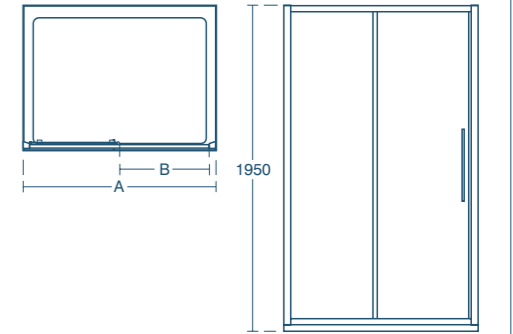

- Height 1950mm
- 6mm clear safety glass
- Slimline bright silver frame
- Long and sleek chrome plated handle
- Idealclean treatment
- Click and clean
- Smooth running wheels
- Concealed fixings with easy click covers & top caps
- Magnetic seals encased in aluminium
- Horizontal adjustment up to 50mm
- Suitable for installation on a tray or wetroom floor