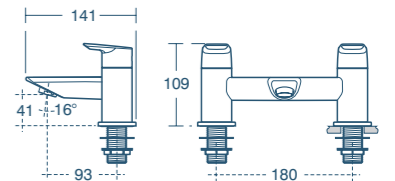

Model	Price INC VAT	Ref
Two hole, dual control bath filler	£216.00	A6590AA