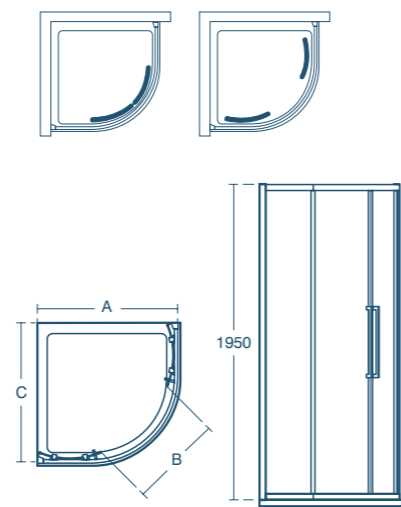

- Height 1950mm
- 6mm clear safety glass
- Slimline bright silver frame
- Long and sleek chrome plated handle
- Idealclean treatment
- Click and clean wheels
- Smooth running wheels
- Concealed fixings with easy click covers & top caps
- Magnetic seals encased in aluminium
- Horizontal adjustment up to 25mm per profile
- Suitable for installation on a tray or wetroom floor
- 550mm radius