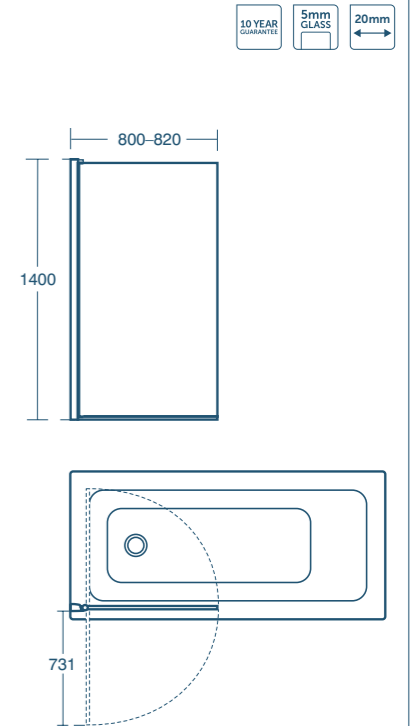

Model	Price INC VAT	Ref
Angle bath screen	£215.83	T9923EO

- Height 1400mm
- 5mm clear safety glass
- Bright silver finish
- 180 degree opening – inwards and outwards
- Rise and fall for easy opening
- Concealed fixings with easy click covers and top caps
- Up to 20mm horizontal adjustment
- 800mm length
- Ten year guarantee