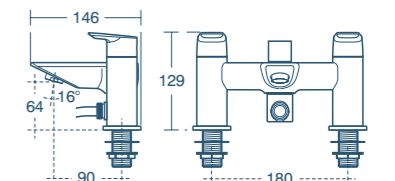

Model	Price INC VAT	Ref
Two hole, dual control bath shower mixer with shower set	£248.40	A6591AA