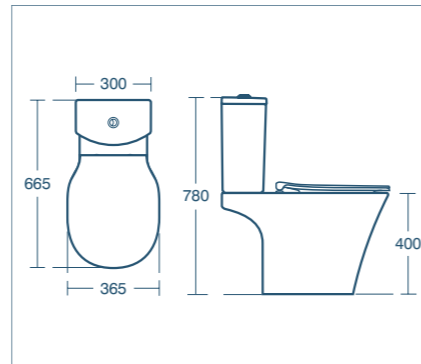

Model	Price INC VAT	Ref
Close coupled WC bowl, horizontal outlet	£252.26	E079701
Cistern with dual flush valve, 6/4 litres	£195.25	E080801
Cistern with dual flush valve, 4/2.6 litres	£195.25	E080701
Slim seat & cover	£102.22	E080901
Slim seat & cover, soft close	£146.76	E081101
Wrap seat & cover	£102.22	E081201
Wrap seat & cover, soft close	£146.76	E081401

- CERAMIC LG
- 5 YEAR GUARANTEE