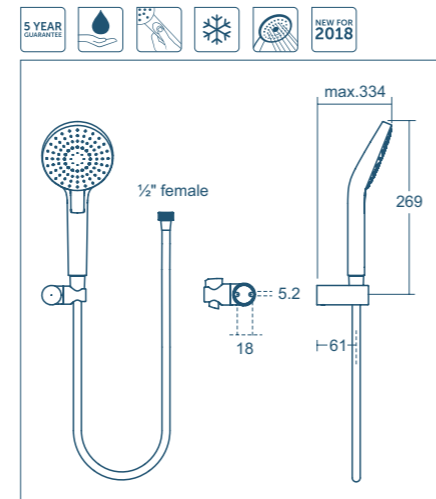

Idealrain S1 shower kit
Ø 80mm