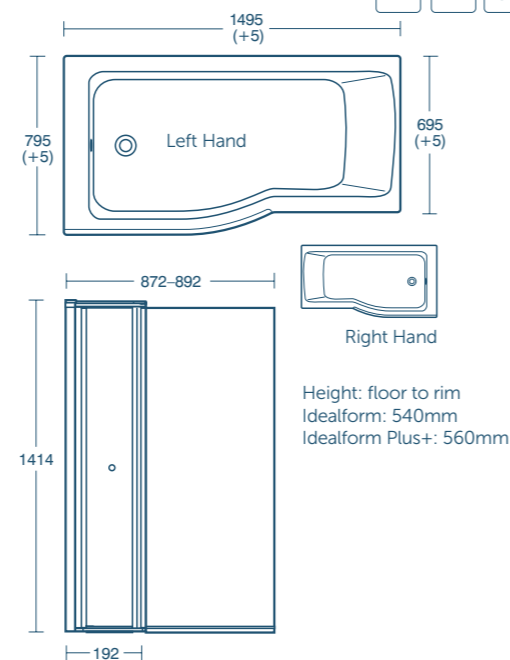

Concept Air shower bath 150 x 80cm

Idealform	Price INC VAT	Ref
150 x 80cm, left hand bath, no tap holes	£327.60	E154701
150 x 80cm, right hand bath, no tap holes	£327.60	E154401
Unilux 70cm end panel	£65.16	E316901

Idealform Plus+	Price INC VAT	Ref
150 x 80cm, Idealform Plus+ left hand bath, no tap holes	£446.40	E154801
150 x 80cm, Idealform Plus+ right hand bath, no tap holes	£446.40	E154501
Unilux Plus+ 70cm end panel	£65.16	E483101

Shower bath screen with access panel	£353.81	E1085EO
150cm shower bath front panel	£124.80	E155101

• Shower screen & front panel fits left & right hand baths