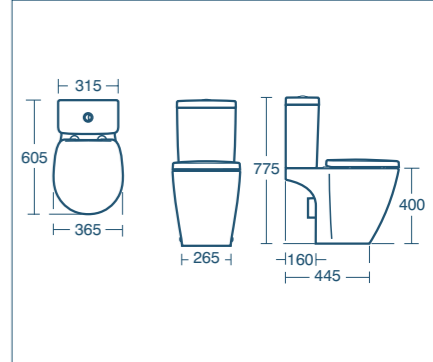

Ceramic lifetime guarantee 5 year guarantee Seat & cover 5 year guarantee Space-saving

Dual flush Soft close

Concept Space Cube compact close coupled WC suite

Model	Price INC VAT	Ref
Close coupled WC bowl, horizontal outlet	£262.02	E120501
Cube cistern with dual flush valve, 6/4 litres	£198.14	E785901
Cube cistern with dual flush valve, 4/2.6 litres	£198.14	E796901
Seat & cover	£104.77	E129201
Soft close seat & cover	£150.61	E129301