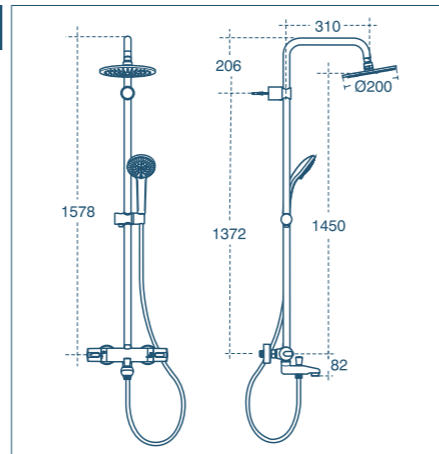

Model	Price INC VAT	Ref
Ceratherm 100 exposed thermostatic bath shower mixer with 1600mm Idealrain fixed riser, M1 Ø200mm rainshower & M3 handspray	£969.01	A5778AA

- For high pressure applications between 2 & 5 bar
- Flow control has integral diverter
- Rainshower fitted with removable 12 litres per minute flow regulator
- Ø100mm handspray (3 spray modes: rain, fine rain and massage) fitted with removable 8 litres per minute flow regulator

CERATHERM 100 DUAL SHOWER
Includes thermostatic bar valve, Idealrain fixed riser, 200mm round rainshower and M3 three spray mode handspray. Suitable for high pressure installations.