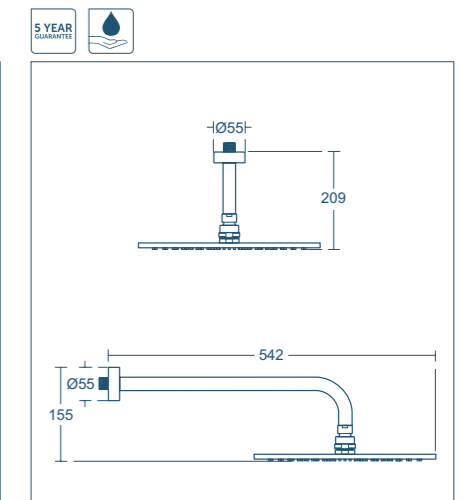

- Square rainshower head Ø300mm
- 1 spray mode: rain
- Limescale resistant, rub clean nozzles
- Removable 12 litres per minute flow regulator
- Suitable for high and low pressure installations
- Brass body with chrome finish
- 5 year guarantee

Model	Price INC VAT	Ref
S1 rainshower head with angled arm	£99.32	B9436AA

- Round rainshower head Ø100mm
- 1 spray mode: rain
- Limescale resistant, rub clean nozzles
- Removable 12 litres per minute flow regulator
- Suitable for high and low pressure installations
- Brass body with chrome finish
- 5 year guarantee

Model	Price INC VAT	Ref
M1 rainshower head	£152.71	B9442AA
150mm vertical arm	£53.22	B9446AA
300mm horizontal arm	£70.81	B9444AA
400mm horizontal arm	£78.26	B9445AA

- Round rainshower head Ø200mm
- 1 spray mode: rain
- Limescale resistant, rub clean nozzles
- Removable 12 litres per minute flow regulator
- Suitable for high and low pressure installations
- Brass body with chrome finish
- 5 year guarantee

Model	Price INC VAT	Ref
L1 rainshower head	£391.86	B9443AA
150mm vertical arm	£53.22	B9446AA
300mm horizontal arm	£70.81	B9444AA
400mm horizontal arm	£78.26	B9445AA

- Round rainshower head Ø300mm
- 1 spray mode: rain
- Limescale resistant, rub clean nozzles
- Removable 12 litres per minute flow regulator
- Suitable for high and low pressure installations
- Brass body with chrome finish
- 5 year guarantee