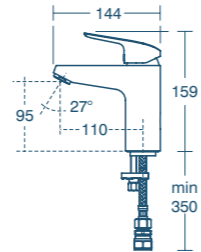

Model	Price INC VAT	Ref
One tap hole without waste	£103.50	B2326AA

- Supplied fitted with a removable 5 litres per minute eco flow regulator