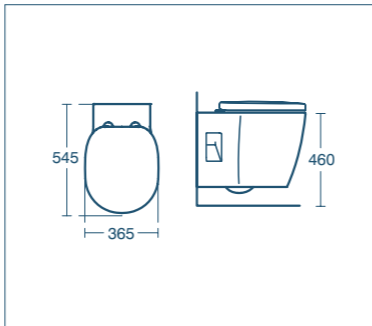

- Ceramic lifetime guarantee
- Bath 25 year guarantee
- Seat & cover 5 year guarantee
- Dual flush
- Soft close
- Accessible design

Concept Freedom accessible basin 60cm

Model	Price INC VAT	Ref
60cm, one tap hole	£339.07	E549901
60cm, no tap holes	£339.07	E550101
Contemporary bottle trap	£151.42	E0079AA

Concept Freedom raised height close coupled WC suite

Model	Price INC VAT	Ref
Raised height close coupled WC bowl, horizontal outlet	£325.50	E608601
Cube close coupled cistern with dual flush valve, 6/4 litre	£198.14	E785901
Cube close coupled cistern with dual flush valve, 4/2.6 litre	£198.14	E796901
Seat & cover	£104.77	E791801
Soft close seat & cover	£150.61	E791701
Seat, no cover	£90.79	K706001

Concept Freedom raised height back-to-wall WC

Model	Price INC VAT	Ref
Raised height back-to-wall WC bowl, horizontal outlet	£427.22	E608801
Conceala 2 cistern with dual flush valve, 6/4 litres	£113.36	S362467
Seat & cover	£104.77	E791801
Soft close seat & cover	£150.61	E791701
Seat, no cover	£90.79	K706001

Concept Freedom raised height wall mounted WC

Model	Price INC VAT	Ref
Raised height wall mounted WC bowl, horizontal outlet	£440.80	E609001
Conceala 2 cistern with dual flush valve, 6/4 litres	£113.36	S362467
Seat & cover	£104.77	E791801
Soft close seat & cover	£150.61	E791701
Seat, no cover	£90.79	K706001
Support frame with bolts for wall mounted bowls	£144.95	S913967

Concept Freedom elongated WC

Model	Price INC VAT	Ref
Concept Freedom elongated wall mounted bowl (75cm projection)	£610.32	E819701
Conceala 2 cistern with dual flush valve, 6/4 litres	£113.36	S362467
Seat & cover for elongated bowl	£132.24	E822501
Seat ring only for elongated bowl	£115.30	E822601
Support frame with bolts for wall mounted bowls	£144.95	S913967