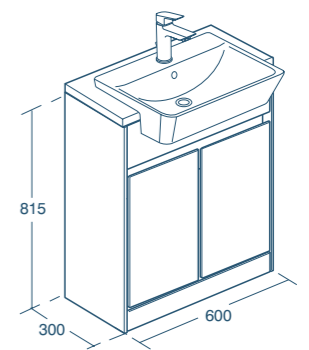

Model	Price INC VAT	Ref
600mm floor standing semi-countertop basin unit, two doors	£393.12	E0837--

- Use with Cube semi-countertop basin E077101
- Use with Arc semi-countertop basin E138901