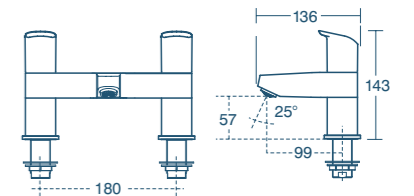

Ceraflex® dual control bath shower mixer

Model	Price INC VAT	Ref
Dual control two tap hole bath shower mixer with shower kit	£165.60	B1823AA

CALISTA

Smart and simple styling ensures that CALISTA will complement a wide range of contemporary bathroom styles. It represents Ideal Standard quality at an affordable price.