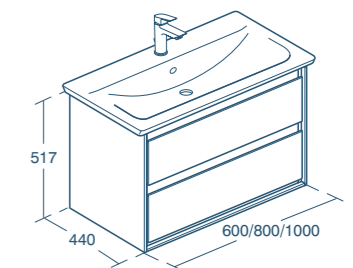

Model	Price INC VAT	Ref
Two drawers, Cube 1000mm Vanity unit	£648.65	E0821--
Two drawers, Cube 800mm Vanity unit	£622.44	E0819--
Two drawers, Cube 600mm Vanity unit	£550.37	E0818--

• 1000mm use with vanity basin E075201
• 800mm use with vanity basin E075401
• 600mm use with vanity basin E076401