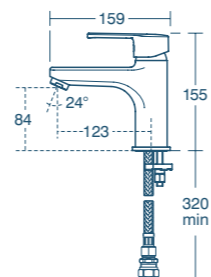

Model	Price INC VAT	Ref
One tap hole bath filler	£114.00	B2137AA