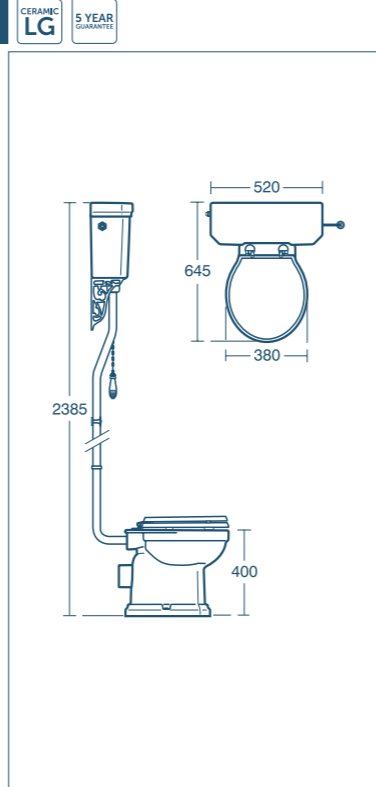

Model	Price INC VAT	Ref
High level cistern pack, 6 or 4 litre single flush including chrome flush pipe, pull chain and ornate brackets	£471.50	U470701
WC bowl, horizontal outlet	£162.22	U470301
Mahogany seat & cover	£93.36	U0248GC
White seat & cover	£75.05	U011801