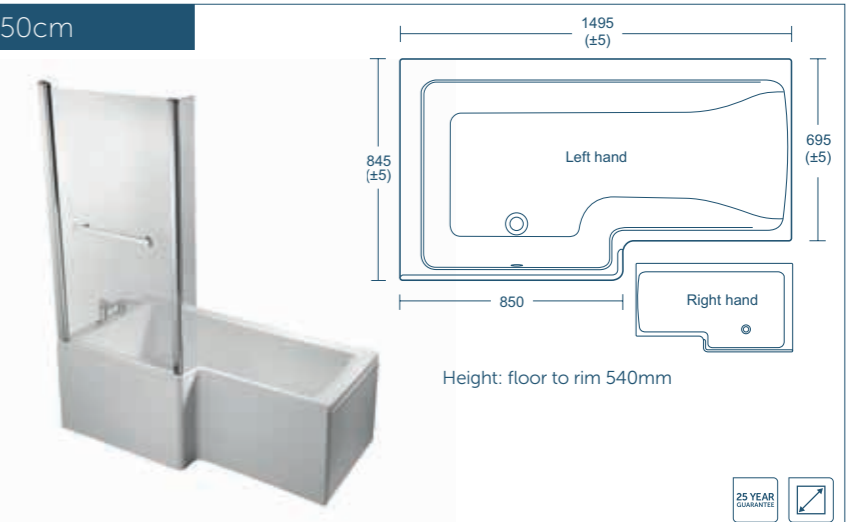

Height: floor to rim 540mm

Concept Space square shower bath screen

Model	Price INC VAT	Ref
Square shower bath screen	£385.15	E0508E0

- Fits 150cm and 170cm baths
- Can be fitted left or right hand