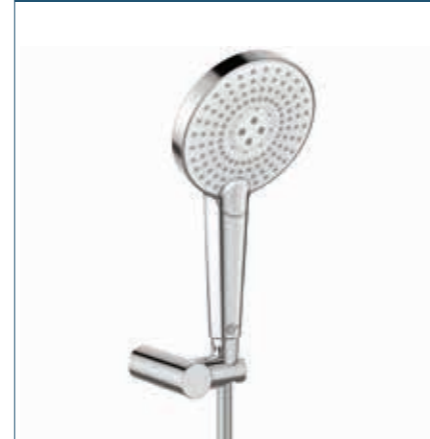

Evo Jet round shower set
Ø 125mm

Model	Price INC VAT	Ref
Round handspray, 1.25m Idealflex hose, wall bracket	£93.09	B2459AA
Round handspray, 1.75m Idealflex hose, wall bracket	£93.09	B1765AA

- Round handspray Ø125mm
- 3 spray modes: rain, dropjet, massage
- Navigo push button
- Cool Body
- Rub clean nozzles
- Removable 8 litres per minute flow regulator
- Metal swivelling wall bracket
- 5 year guarantee