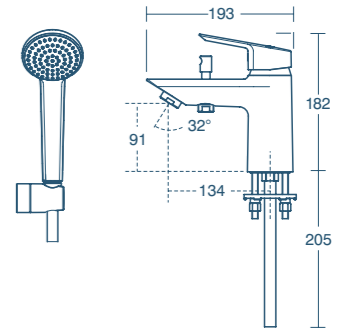

Model	Price INC VAT	Ref
One tap hole, single lever bath shower mixer	£248.40	B1957AA