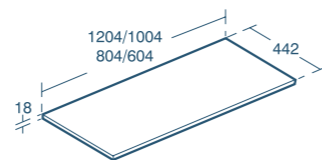

Model	Price INC VAT	Ref
1200 x 440mm worktop	£124.49	E0852--
1000 x 440mm worktop	£104.83	E0851--
800 x 440mm worktop	£94.34	E0849--
600 x 440mm worktop	£83.87	E0848--

- For vessel basin installations