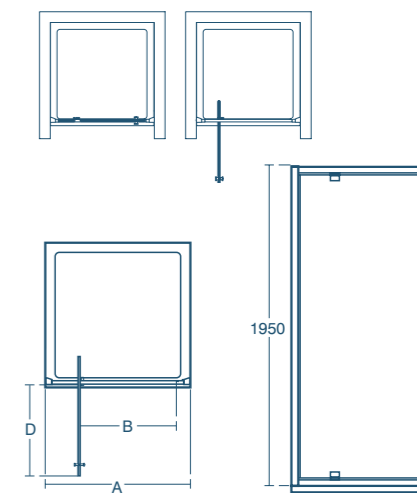

- Height 1950mm
- 6mm clear safety glass
- Slimline bright silver frame
- Long and sleek chrome plated handle
- Idealclean treatment
- Smooth running wheels
- Concealed fixings with easy click covers & top caps
- Magnetic seals encased in aluminium
- Horizontal adjustment up to 50mm
- Suitable for installation on a tray or wetroom floor