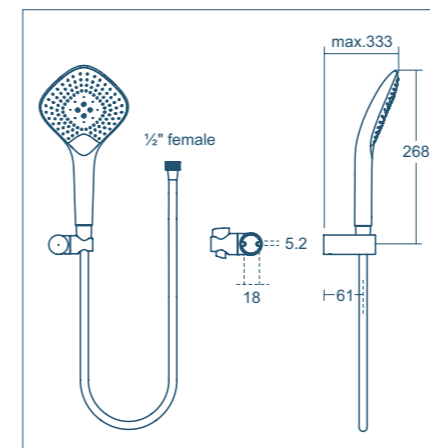

Model	Price INC VAT	Ref
Diamond handspray, 1.25m Idealflex hose, wall bracket	£93.09	B2460AA
Diamond handspray, 1.75m Idealflex hose, wall bracket	£93.09	B1766AA

- Diamond handspray Ø125mm
- 3 spray modes: rain, dropjet, massage
- Navigo push button
- Cool Body
- Rub clean nozzles
- Removable 8 litres per minute flow regulator
- Metal swivelling wall bracket
- 5 year guarantee

- 5 YEAR GUARANTEE

- NEW FOR 2018