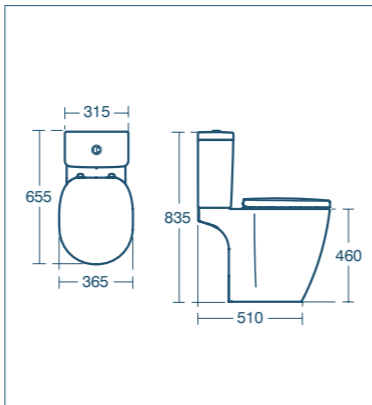

- Ceramic lifetime guarantee
- Bath 25 year guarantee
- Seat & cover 5 year guarantee
- Dual flush
- Soft close
- Accessible design

Concept Freedom accessible basin 60cm

Model	Price INC VAT	Ref
60cm, one tap hole	£339.07	E549901
60cm, no tap holes	£339.07	E550101
Contemporary bottle trap	£151.42	E0079AA

Concept Freedom raised height close coupled WC suite

Model	Price INC VAT	Ref
Raised height close coupled WC bowl, horizontal outlet	£325.50	E608601
Cube close coupled cistern with dual flush valve, 6/4 litre	£198.14	E785901
Cube close coupled cistern with dual flush valve, 4/2.6 litre	£198.14	E796901
Seat & cover	£104.77	E791801
Soft close seat & cover	£150.61	E791701
Seat, no cover	£90.79	K706001

Concept Freedom raised height back-to-wall WC

Model	Price INC VAT	Ref
Raised height back-to-wall WC bowl, horizontal outlet	£427.22	E608801
Conceala 2 cistern with dual flush valve, 6/4 litres	£113.36	S362467
Seat & cover	£104.77	E791801
Soft close seat & cover	£150.61	E791701
Seat, no cover	£90.79	K706001

Concept Freedom raised height wall mounted WC

Model	Price INC VAT	Ref
Raised height wall mounted WC bowl, horizontal outlet	£440.80	E609001
Conceala 2 cistern with dual flush valve, 6/4 litres	£113.36	S362467
Seat & cover	£104.77	E791801
Soft close seat & cover	£150.61	E791701
Seat, no cover	£90.79	K706001
Support frame with bolts for wall mounted bowls	£144.95	S913967

Concept Freedom elongated WC

Model	Price INC VAT	Ref
Concept Freedom elongated wall mounted bowl (75cm projection)	£610.32	E819701
Conceala 2 cistern with dual flush valve, 6/4 litres	£113.36	S362467
Seat & cover for elongated bowl	£132.24	E822501
Seat ring only for elongated bowl	£115.30	E822601
Support frame with bolts for wall mounted bowls	£144.95	S913967