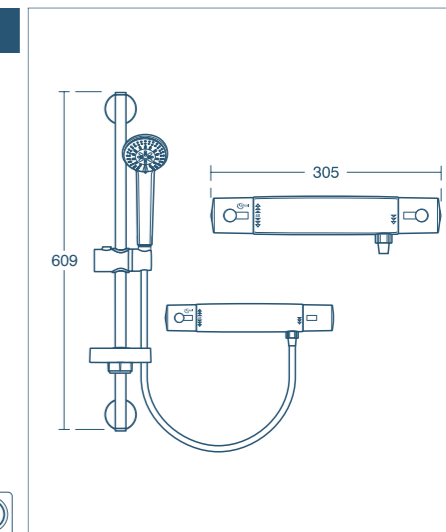

• Ø80mm handspray (3 spray modes: rain, fine rain and massage) fitted with removable 8 litres per minute flow regulator

• See p.206 for Fast Fix wall bracket instructions

Alto Ecotherm shower mixer with pin handles