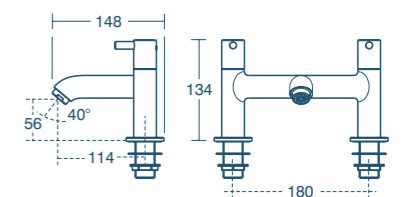

Ceraline dual control bath shower mixer

Model	Price INC VAT	Ref
Dual control two tap hole bath shower mixer with shower kit	£172.50	BC189AA

CERAFLEX®

Versatile styling and durability define the CERAFLEX® range of mixers and taps. They incorporate FirmaFlow® ceramic cartridge technology with almost double the operating lifespan of the industry standard.