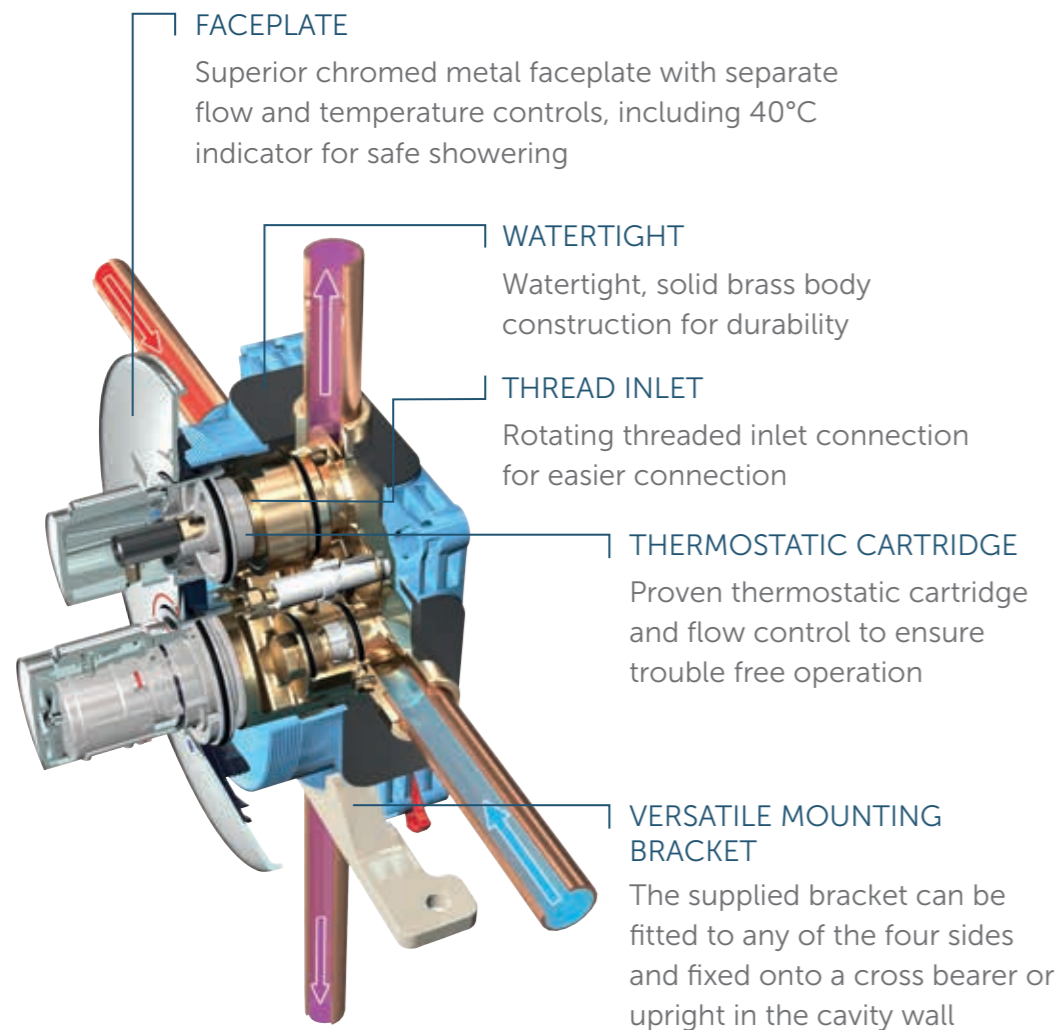

ULTRA SLIM GERMAN ENGINEERING

Concept Easybox Slim built-in shower mixers; superior water tightness and flow performance that is simple to install, by design.