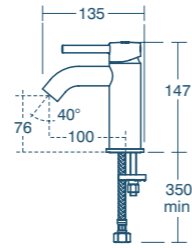

Model	Price INC VAT	Ref
One tap hole single lever basin mixer with clicker waste	£90.00	BC186AA

- Supplied fitted with a removable 5 litres per minute eco flow regulator