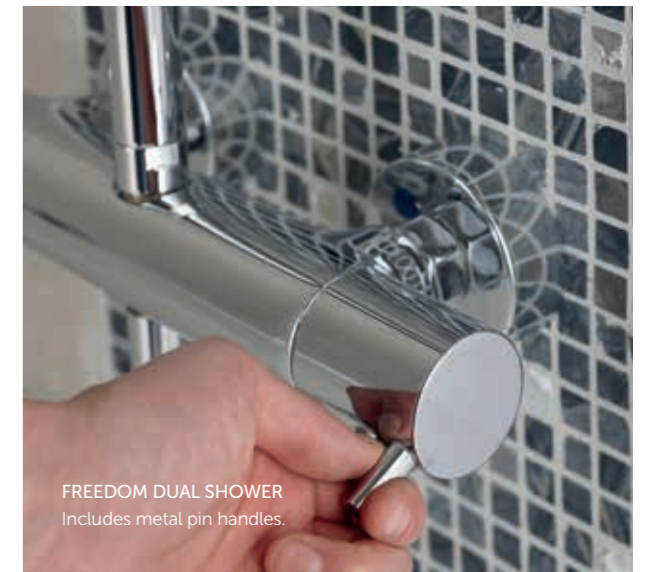

FREEDOM DUAL SHOWER
Includes metal pin handles.

Freedom Dual shower

Model	Price INC VAT	Ref
Exposed thermostatic shower mixer with metal pin handles, Idealrain fixed riser, M1 Ø200mm rainshower & M3 handspray	£719.44	A6290AA