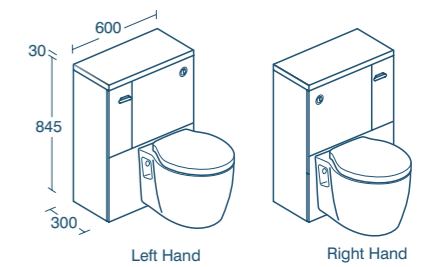

Model	Price A	Price B INC VAT	Ref
WC unit with right hand storage cupboard	£508.06	£569.66	E1436--
WC unit with left hand storage cupboard	£508.06	£569.66	E1437--
600 x 300 worktop	£74.81	£83.12	E1444--

- Includes dual flush cistern with adjustable 6/4 or 4/2.6 litre flush and push button
- Use with wall mounted and back-to-wall WCs
- When using a wall mounted WC please specify E006067 floor fixing brackets