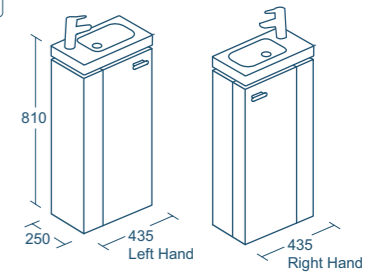

Concept Space floor standing guest basin unit

Model	Price A	Price B INC VAT	Ref
450 x 250mm floor standing unit, L-shaped door, left hand	£329.21	£362.15	E1438--
450 x 250mm floor standing unit, L-shaped door, right hand	£329.21	£362.15	E1439--

- Includes 1 internal shelf and removable storage box
- Use with 45cm guest basin