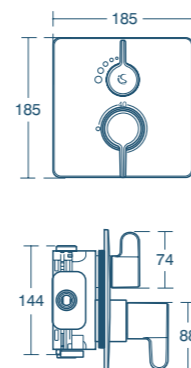

• For further Concept Easybox Slim shower valve details see p.202

Concept Freedom contemporary grab rail

Model	Price INC VAT	Ref
60cm grab rail	£251.83	S6484AA
45cm grab rail	£209.89	S6486AA

Concept Freedom contemporary hinged arm