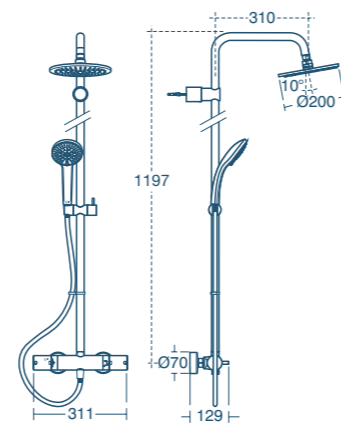

Model	Price INC VAT	Ref
Freedom Dual, exposed thermostatic shower system with M1 rainshower, fixed riser, M3 handspray and metal pin handles	£719.44	A6290AA

• For further Idealrain Dual shower details see p.196