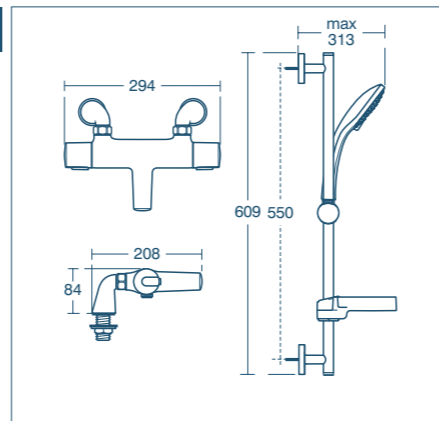

- For high pressure applications between 2 & 5 bar
- Flow control has integral diverter
- Ø100mm handspray (3 spray modes: rain, fine rain and massage) fitted with removable 8 litres per minute flow regulator