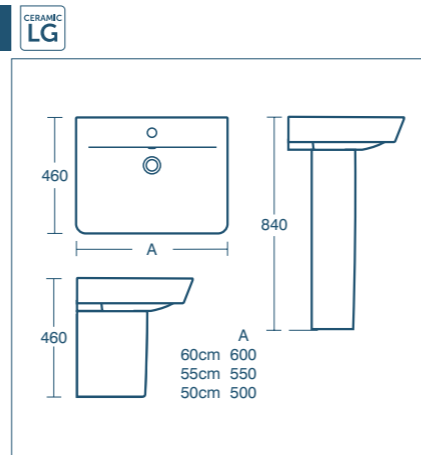

CONCEPT AIR BASINS

For CONCEPT AIR mixers and taps see p.124.

CERAMIC LG Ceramic lifetime guarantee

Concept Air Cube double vanity basin 124cm

Model	Price INC VAT	Ref
124cm, one tap hole	£615.89	E075101
Basin fixing set	£14.98	E015767
Contemporary bottle trap	£151.42	E0079AA

- For use with 1200mm vanity units E0822 & E0829

Concept Air Cube vanity basin 104cm, 84cm, 64cm

Model	Price INC VAT	Ref
104cm, one tap hole	£445.54	E075201
84cm, one tap hole	£373.46	E075401
64cm, one tap hole	£216.22	E076401
Basin fixing set	£14.98	E015767
Contemporary bottle trap	£151.42	E0079AA

- For use with vanity units, 104cm: E0821 & E0828
  84cm: E0819 & E0827, 64cm: E0818, E0826 & E0836

Concept Air Cube mini vanity basin 54cm

Model	Price INC VAT	Ref
54cm, one tap hole	£163.80	E076501
Basin fixing set	£14.98	E015767
Contemporary bottle trap	£151.42	E0079AA

- For use with 500mm vanity unit E0817

Concept Air Cube basin 60cm, 55cm, 50cm

Model	Price INC VAT	Ref
60cm, one tap hole	£141.53	E076601
55cm, one tap hole	£129.73	E076701
50cm, one tap hole	£129.73	E076801
Full pedestal	£85.18	E078101
Semi-pedestal	£86.48	E077201
Basin fixing set	£14.98	E015767
Contemporary bottle trap	£151.42	E0079AA

- Can be used with basin units, 60cm: E0846, 55cm: E0844, 50cm: E0842

Concept Air Cube semi-countertop basin 50cm

Model	Price INC VAT	Ref
50cm, one tap hole	£235.87	E077101

- Can be used with semi-countertop unit E0837 & worktop E0839

Concept Air Cube handrinse basin 40cm

Model	Price INC VAT	Ref
40cm, one tap hole	£108.12	E076901
Small full pedestal	£85.18	E078401
Small semi-pedestal	£86.48	E078201
Basin fixing set	£14.98	E015767
Contemporary bottle trap	£151.42	E0079AA

Concept Air Cube vessel basin 60cm, 40cm