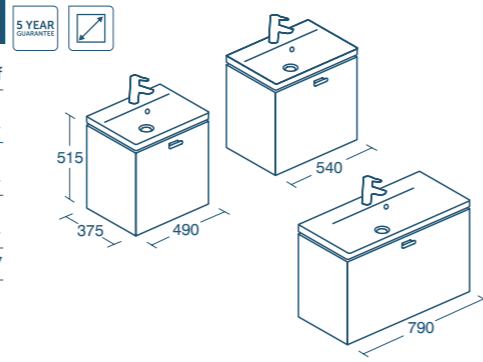

- With two drawers

Concept Space wall hung basin unit, left/right hand

Model	Price A	Price B INC VAT	Ref
600mm basin unit, left hand for 60cm left hand basin	£588.86	£660.24	E0314--
600mm basin unit, right hand for 60cm right hand basin	£588.86	£660.24	E0315--
700mm basin unit, left hand for 70cm left hand basin	£617.98	£692.89	E0316--
700mm basin unit, right hand for 70cm right hand basin	£617.98	£692.89	E0317--
Leg 290mm, each	£36.32		E044667