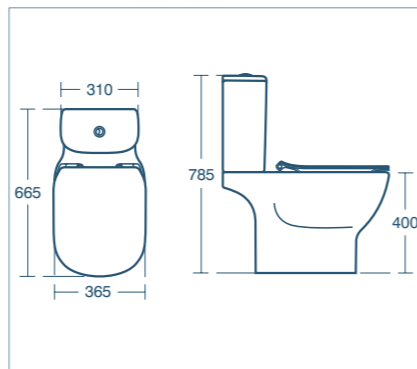

TESI WCs & BATHS

For TESI mixers and taps see p.128, for Tempo furniture see p.106

Tesi AquaBlade® close coupled WC

Model	Price INC VAT	Ref
Close coupled WC bowl, horizontal outlet	£162.76	T356401
Cistern with dual flush valve, 6/4 litres	£139.70	T357001
Cistern with dual flush valve, 4/2.6 litres	£139.70	T356901
Thin seat & cover	£65.10	T352801
Thin seat & cover, soft close	£119.35	T352701

Tesi AquaBlade® close coupled back-to-wall WC bowl

Model	Price INC VAT	Ref
Close coupled, back-to-wall WC bowl, horizontal outlet	£210.23	T355701
Cistern with dual flush valve, 6/4 litres	£139.70	T357001
Cistern with dual flush valve, 4/2.6 litres	£139.70	T356901
Thin seat & cover	£65.10	T352801
Thin seat & cover, soft close	£119.35	T352701

Tesi AquaBlade® back-to-wall WC

Model	Price INC VAT	Ref
Back-to-wall WC bowl, horizontal outlet	£250.91	T353501
Conceala 2 top inlet cistern with pneumatic dual flush, 6/4 litre flush	£113.36	S362467
Thin seat & cover	£65.10	T352801
Thin seat & cover, soft close	£119.35	T352701

• Compatible with Tempo WC unit p.107

Tesi AquaBlade® wall mounted WC bowl

Model	Price INC VAT	Ref
Wall mounted WC bowl, horizontal outlet	£311.94	T354501
Conceala 2 top inlet cistern with pneumatic dual flush, 6/4 litre flush	£113.36	S362467
Thin seat & cover	£65.10	T352801
Thin seat & cover, soft close	£119.35	T352701
Support frame with bolts for wall mounted bowls	£178.13	E006067

• Compatible with Tempo WC unit p.107

Tesi wall mounted bidet

Model	Price INC VAT	Ref
Wall mounted bidet, one tap hole	£318.73	T350401
Support frame with bolts for wall mounted bowls	£178.13	E006067

Tesi back-to-wall bidet

Model	Price INC VAT	Ref
Back-to-wall bidet, one tap hole	£230.57	T350101

Tesi rectangular bath 160 x 70cm, 170 x 70cm