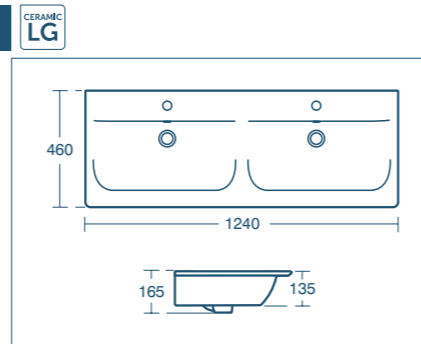

Model	Price INC VAT	Ref
124cm, one tap hole	£615.89	E075101
Basin fixing set	£14.98	E015767
Contemporary bottle trap	£151.42	E0079AA

- For use with 1200mm vanity units E0822 & E0829