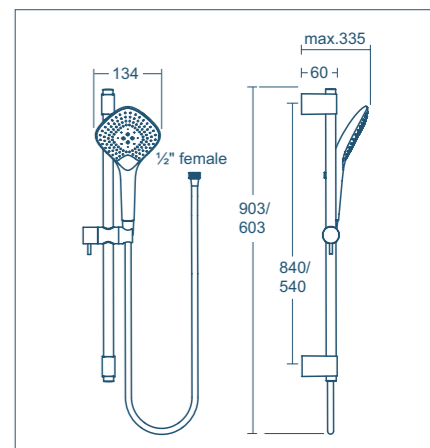

Model	Price INC VAT	Ref
Diamond handspray, 600mm slide rail, 1.75m Idealflex hose	£139.64	B1762AA
Diamond handspray, 900mm slide rail, 1.75m Idealflex hose	£162.91	B1764AA

- Diamond handspray Ø125mm
- 3 spray modes: rain, dropjet, massage
- Navigo push button
- Cool Body
- Rub clean nozzles
- Removable 8 litres per minute flow regulator
- Easymount metal shower rail
- 5 year guarantee

- 5 YEAR GUARANTEE

- NEW FOR 2018