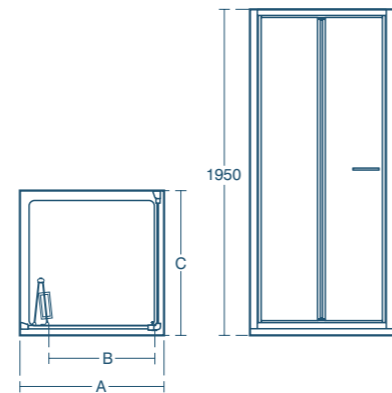

Size (mm)	Dim. A width (mm)	Dim. B opening (mm)
760	710 – 760	520
800	750 – 800	560
900	850 – 900	660

Side Panel (mm)	Dim. C width (mm)
700	655 – 705
760	715 – 765
800	755 – 805
900	855 – 905