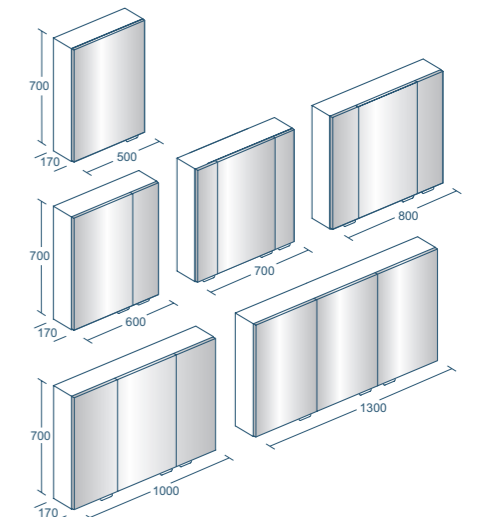

- Two internal glass shelves
- Mirror cabinets are available in a choice of two carcass finishes, please specify colour with code: White WG or Aluminium effect KP.

CONCEPT ACCESSORIES

Size	Price INC VAT	Ref
W.120 H.74 D.132mm	£46.50	N1390AA