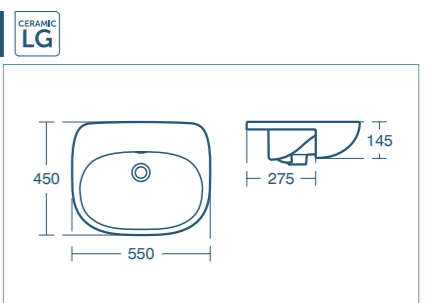

Model	Price INC VAT	Ref
55cm, one tap hole	£176.32	T352601

- Compatible with Tempo semi-countertop basin unit, p.106