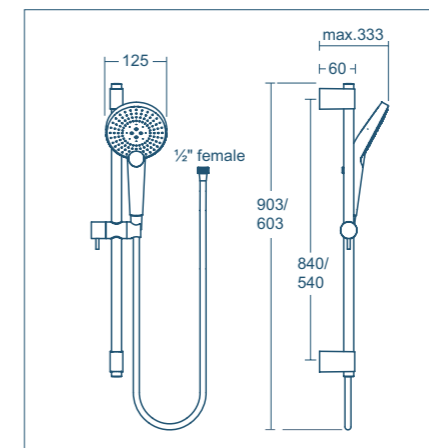

Model	Price INC VAT	Ref
Round handspray, 600mm slide rail, 1.75m Idealflex hose	£139.64	B1761AA
Round handspray, 900mm slide rail, 1.75m Idealflex hose	£162.91	B1763AA

- Round handspray Ø125mm
- 3 spray modes: rain, dropjet, massage
- Navigo push button
- Cool Body
- Rub clean nozzles
- Removable 8 litres per minute flow regulator
- Easymount metal shower rail
- 5 year guarantee

- 5 YEAR GUARANTEE

- NEW FOR 2018