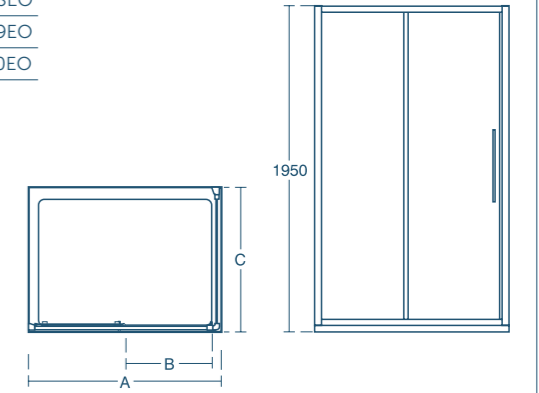

- Height 1950mm
- 6mm clear safety glass
- Slimline bright silver frame
- Long and sleek chrome plated handle
- Idealclean treatment
- Click and clean
- Smooth running wheels
- Concealed fixings with easy click covers & top caps
- Magnetic seals encased in aluminium
- Horizontal adjustment up to 25mm per profile
- Suitable for installation on a tray or wetroom floor