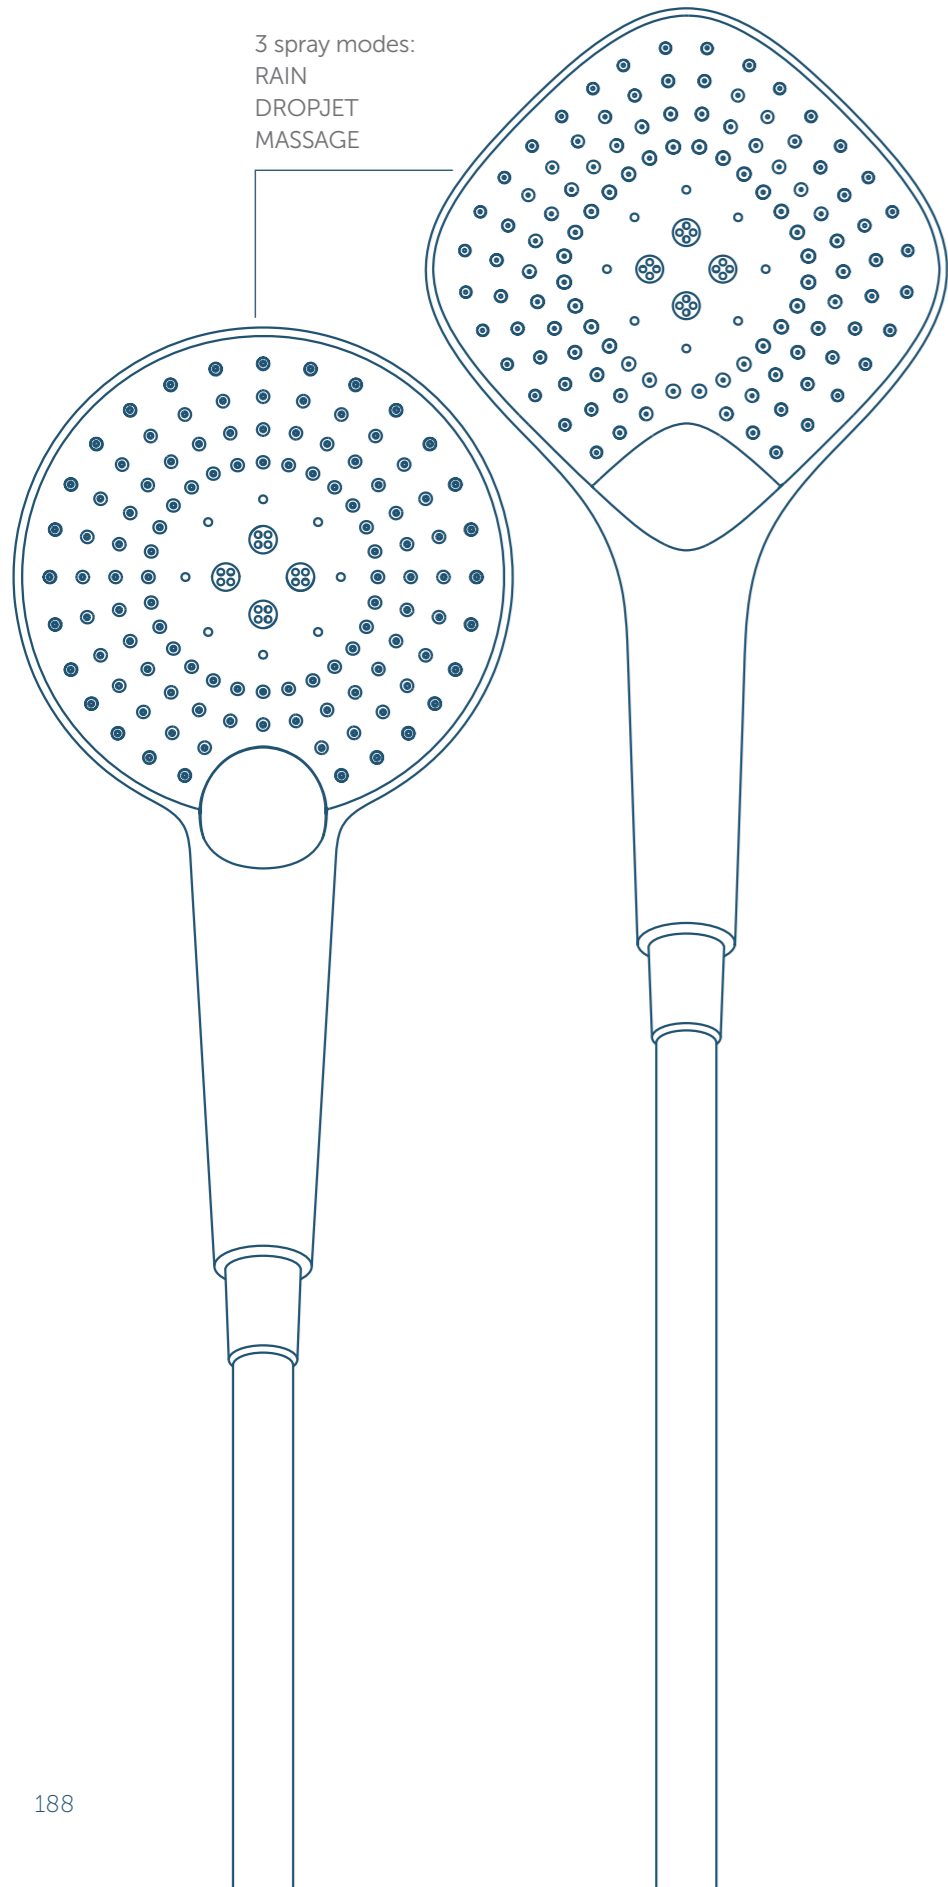

IDEALRAIN EVO JET

- 5 year guarantee
- Navigo push button
- 3 shower modes
- Water-saving
- Cool Body
- New product

3 spray modes:
RAIN
DROPJET
MASSAGE