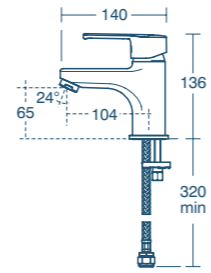

Model	Price INC VAT	Ref
Single lever basin mixer with pop-up waste	£96.60	B1148AA
Single lever basin mixer without waste	£84.00	B1149AA

- Supplied fitted with a removable 5 litres per minute eco flow regulator