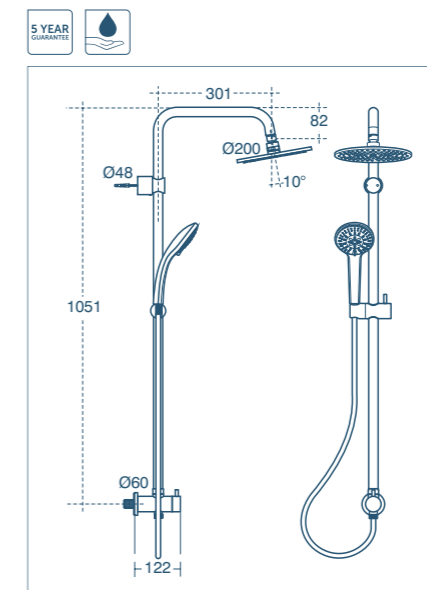

IDEALRAIN PRO DUAL

5 YEAR GUARANTEE 5 year guarantee Water-saving

IDEALRAIN PRO DUAL SHOWER SYSTEM

- Easy to use components to make showering safe for less able users
- Twist and lock pin handles
- Category 5 hose retainer to prevent backflow from other bathroom water outlets
- Diverter to switch between an overhead rainshower and a single mode handspray
- Round or square rainshowers
- For built-in shower mixers (shown here with Concept Easybox slim, see p.205)

Model	Price INC VAT	Ref
Pro Dual fixed riser system with M1 rainshower and M1 shower kit for built-in shower mixers	£565.80	A6540AA

- Round rainshower Ø200mm fitted with removable 12 litres per minute flow regulator
- 1 mode handspray (rain) fitted with removable 8 litres per minute flow regulator
- Fixed riser with 25mm diameter tube
- Metal slider with twist-to-lock action and pin handle to match diverter
- Two way diverter with metal pin handle
- 1.8m Idealflex smooth metal effect hose
- Limescale resistant, rub clean nozzles
- Optional 150mm extension kit A860873AA
- Category 5 hose retainer
- Minimum operating pressure 0.5 bar
- 5 year guarantee

Model	Price INC VAT	Ref
Pro Dual Cube fixed riser system with M1 rainshower and M1 shower kit for built-in shower mixers	£638.10	A6541AA

- Cube rainshower Ø200mm fitted with removable 12 litres per minute flow regulator
- 1 mode handspray (rain) fitted with removable 8 litres per minute flow regulator
- Fixed riser with 25mm diameter tube
- Metal slider with twist-to-lock action and pin handle to match diverter
- Two way diverter with metal pin handle
- 1.8m Idealflex smooth metal effect hose
- Limescale resistant, rub clean nozzles
- Optional 150mm extension kit A860873AA
- Category 5 hose retainer
- Minimum operating pressure 0.5 bar
- 5 year guarantee