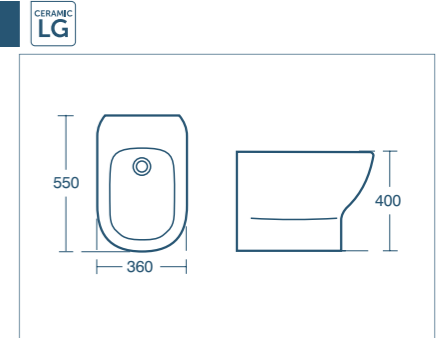

TESI WCs & BATHS

For TESI mixers and taps see p.128, for Tempo furniture see p.106

Tesi AquaBlade® close coupled WC

Model	Price INC VAT	Ref
Close coupled WC bowl, horizontal outlet	£162.76	T356401
Cistern with dual flush valve, 6/4 litres	£139.70	T357001
Cistern with dual flush valve, 4/2.6 litres	£139.70	T356901
Thin seat & cover	£65.10	T352801
Thin seat & cover, soft close	£119.35	T352701

Tesi AquaBlade® close coupled back-to-wall WC bowl

Model	Price INC VAT	Ref
Close coupled, back-to-wall WC bowl, horizontal outlet	£210.23	T355701
Cistern with dual flush valve, 6/4 litres	£139.70	T357001
Cistern with dual flush valve, 4/2.6 litres	£139.70	T356901
Thin seat & cover	£65.10	T352801
Thin seat & cover, soft close	£119.35	T352701

Tesi AquaBlade® back-to-wall WC

Model	Price INC VAT	Ref
Back-to-wall WC bowl, horizontal outlet	£250.91	T353501
Conceala 2 top inlet cistern with pneumatic dual flush, 6/4 litre flush	£113.36	S362467
Thin seat & cover	£65.10	T352801
Thin seat & cover, soft close	£119.35	T352701

• Compatible with Tempo WC unit p.107

Tesi AquaBlade® wall mounted WC bowl

Model	Price INC VAT	Ref
Wall mounted WC bowl, horizontal outlet	£311.94	T354501
Conceala 2 top inlet cistern with pneumatic dual flush, 6/4 litre flush	£113.36	S362467
Thin seat & cover	£65.10	T352801
Thin seat & cover, soft close	£119.35	T352701
Support frame with bolts for wall mounted bowls	£178.13	E006067

• Compatible with Tempo WC unit p.107

Tesi wall mounted bidet

Model	Price INC VAT	Ref
Wall mounted bidet, one tap hole	£318.73	T350401
Support frame with bolts for wall mounted bowls	£178.13	E006067

Tesi back-to-wall bidet

Model	Price INC VAT	Ref
Back-to-wall bidet, one tap hole	£230.57	T350101

Tesi rectangular bath 160 x 70cm, 170 x 70cm