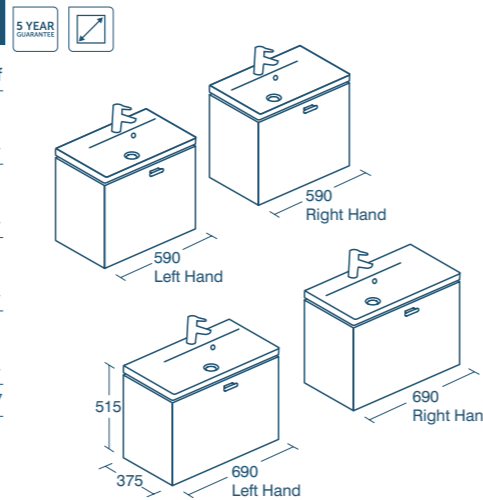

CONCEPT SPACE FURNITURE

- Furniture 5 year guarantee
- Space-saving
- Dual flush

Please add the colour reference to code when ordering

Concept Space wall hung basin unit

Model	Price A	Price B INC VAT	Ref
500mm basin unit, for 50cm basin	£518.88	£581.77	E0312--
550mm basin unit, for 55cm basin	£541.92	£607.60	E0313--
800mm basin unit, for 80cm basin	£660.01	£740.05	E0318--
Leg 290mm, each	£36.32		E044667

- With two drawers

Concept Space wall hung basin unit, left/right hand

Model	Price A	Price B INC VAT	Ref
600mm basin unit, left hand for 60cm left hand basin	£588.86	£660.24	E0314--
600mm basin unit, right hand for 60cm right hand basin	£588.86	£660.24	E0315--
700mm basin unit, left hand for 70cm left hand basin	£617.98	£692.89	E0316--
700mm basin unit, right hand for 70cm right hand basin	£617.98	£692.89	E0317--
Leg 290mm, each	£36.32		E044667

- 600mm unit with two drawers
- 700mm unit with two drawers and 1 shelf
- Left hand shown

Concept Space wall hug guest basin unit

Model	Price A	Price B INC VAT	Ref
450 x 250mm basin unit, L-shaped door, left hand	£299.28	£329.21	E0370--
450 x 250mm basin unit, L-shaped door, right hand	£299.28	£329.21	E0371--
Leg 290mm, each	£36.32		E044667

- Includes 1 internal shelf and removable storage box
- For use with 45cm guest basin

Concept Space add on unit for guest unit

Model	Price A	Price B INC VAT	Ref
200mm add on unit	£202.01	£224.45	E0372--
200mm glass top	£56.87		E0362--
300mm add on unit	£222.17	£246.86	E0373--
300mm glass top	£62.84		E0392--

- Includes 1 internal shelf. Can be hung left or right opening
- Specify glass top colour: White SA, Grey RU, Brown RP

Concept Space floor standing guest basin unit