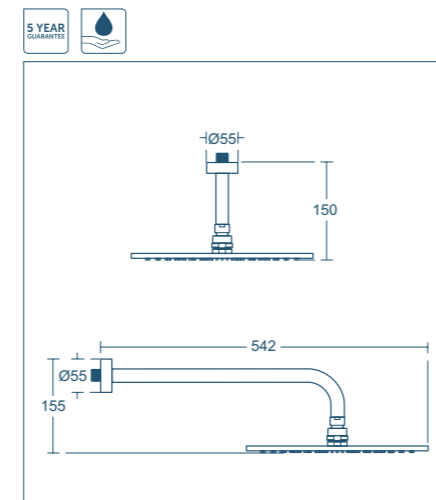

- Square rainshower head Ø300mm
- 1 spray mode: rain
- Limescale resistant, rub clean nozzles
- Removable 12 litres per minute flow regulator
- Suitable for high and low pressure installations
- Brass body with chrome finish
- 5 year guarantee

Model	Price INC VAT	Ref
S1 rainshower head with angled arm	£99.32	B9436AA

- Round rainshower head Ø100mm
- 1 spray mode: rain
- Limescale resistant, rub clean nozzles
- Removable 12 litres per minute flow regulator
- Suitable for high and low pressure installations
- Brass body with chrome finish
- 5 year guarantee

Model	Price INC VAT	Ref
M1 rainshower head	£152.71	B9442AA
150mm vertical arm	£53.22	B9446AA
300mm horizontal arm	£70.81	B9444AA
400mm horizontal arm	£78.26	B9445AA

- Round rainshower head Ø200mm
- 1 spray mode: rain
- Limescale resistant, rub clean nozzles
- Removable 12 litres per minute flow regulator
- Suitable for high and low pressure installations
- Brass body with chrome finish
- 5 year guarantee

Model	Price INC VAT	Ref
L1 rainshower head	£391.86	B9443AA
150mm vertical arm	£53.22	B9446AA
300mm horizontal arm	£70.81	B9444AA
400mm horizontal arm	£78.26	B9445AA

- Round rainshower head Ø300mm
- 1 spray mode: rain
- Limescale resistant, rub clean nozzles
- Removable 12 litres per minute flow regulator
- Suitable for high and low pressure installations
- Brass body with chrome finish
- 5 year guarantee