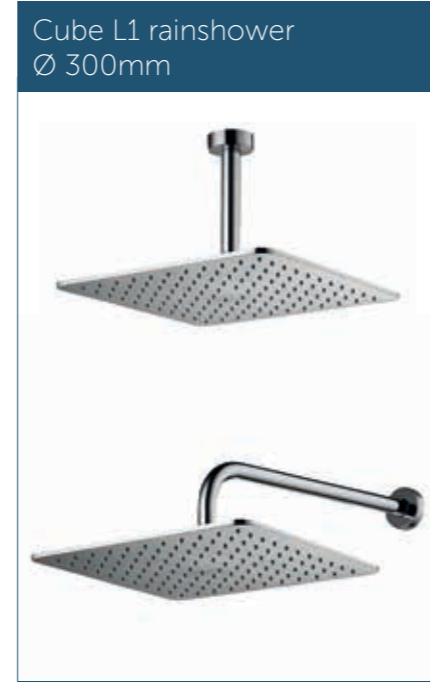

IDEALRAIN RAINSHOWERS

5 YEAR GUARANTEE 5 year guarantee

Water-saving

RAIN SPRAY MODE
Single mode shower heads with a rain spray pattern.

Model	Price INC VAT	Ref
M1 Cube rainshower head	£178.99	B0024AA
150mm vertical arm	£53.22	B9446AA
300mm horizontal arm	£70.81	B9444AA
400mm horizontal arm	£78.26	B9445AA