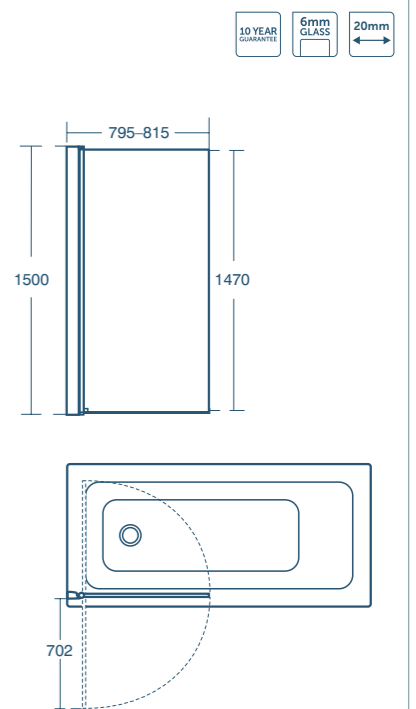

NEW CONNECT RADIUS BATH SCREEN £215⁸³

New Connect radius bath screen	£213.83
Studio Echo close coupled WC and seat (p.89)	£336.00
170cm Tempo Arc Idealform bath with front bath panel (p.104)	£361.17
Calista dual control bath filler (p.147)	£114.00
Alto Ecotherm shower pack (p.215)	£264.14
Price excludes bath waste (p.231). Includes VAT at 20%.	

BATH SCREENS

10 YEAR GUARANTEE Bath screens 10 year guarantee
6mm GLASS Glass thickness
20mm Horizontal adjustment

Synergy bow bath screen

Model	Price INC VAT	Ref
Bow bath screen	£364.66	L6211AA
Bow bath screen with towel rail	£424.01	L6212AA

- Height 1500mm
- 6mm clear safety glass
- Polished silver finish
- 180 degree opening – inwards and outwards
- Rise and fall for easy opening
- Concealed fixings and top caps
- Up to 20mm horizontal adjustment
- Available with and without towel rail
- Ten year guarantee

Synergy angle bath screen

Model	Price INC VAT	Ref
Angle bath screen	£356.17	L6210AA

- Height 1500mm
- 6mm clear safety glass
- Polished silver finish
- 180 degree opening – inwards and outwards
- Rise and fall for easy opening
- Concealed fixings and top caps
- Up to 20mm horizontal adjustment
- Ten year guarantee