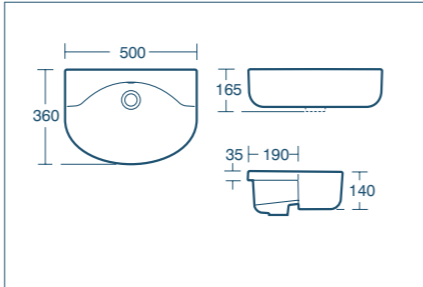

Model	Price INC VAT	Ref
50cm, one tap hole, left hand	£239.23	E134401
50cm, one tap hole, right hand	£239.23	E137401