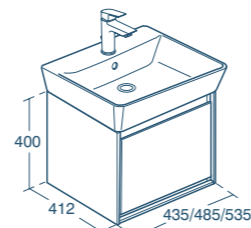

Model	Price INC VAT	Ref
One drawer, Cube basin unit for 60cm basin	£445.54	E0846--
One drawer, Cube basin unit for 55cm basin	£419.33	E0844--
One drawer, Cube basin unit for 50cm basin	£393.12	E0842--