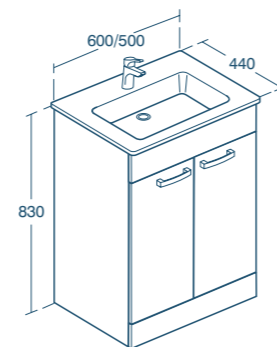

Model	Price INC VAT	Ref
600mm floor standing vanity unit with two doors	£307.33	E3244--
500mm floor standing vanity unit with two doors	£255.53	E1102--
600mm floor standing vanity unit and 60cm vanity basin pack	£447.04	E0774--

- 600mm unit for use with E066801 vanity basin
- 500mm unit for use with E109901 vanity basin
- Includes handles and soft close doors