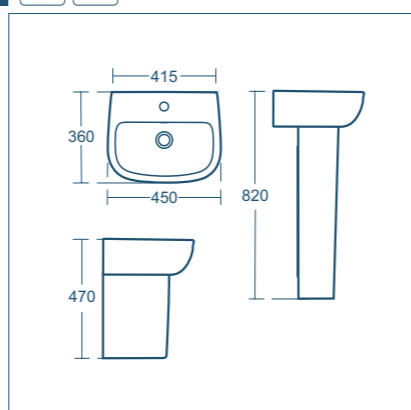

Model	Price INC VAT	Ref
45cm, one tap hole	£74.40	E156701
Small pedestal	£57.60	E158401
Semi-pedestal for handrinse basin	£57.60	E158301
Basin fixing set	£14.98	E015767

CERAMIC LG NEW FOR 2018