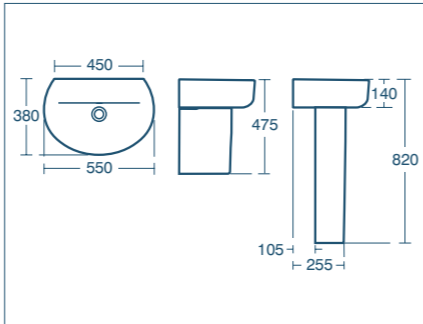

Model	Price INC VAT	Ref
55cm, one tap hole	£133.32	E134601
Full pedestal	£78.55	E783701
Semi-pedestal	£84.84	E783901
Basin fixing set	£14.98	E015767