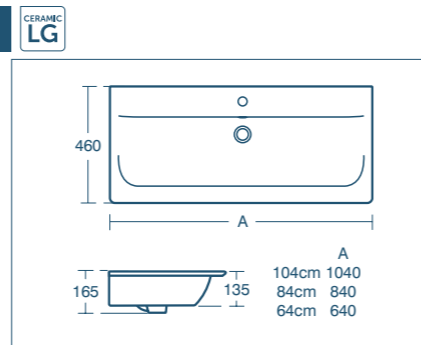

Model	Price INC VAT	Ref
104cm, one tap hole	£445.54	E075201
84cm, one tap hole	£373.46	E075401
64cm, one tap hole	£216.22	E076401
Basin fixing set	£14.98	E015767
Contemporary bottle trap	£151.42	E0079AA

- For use with vanity units, 104cm: E0821 & E0828
  84cm: E0819 & E0827, 64cm: E0818, E0826 & E0836