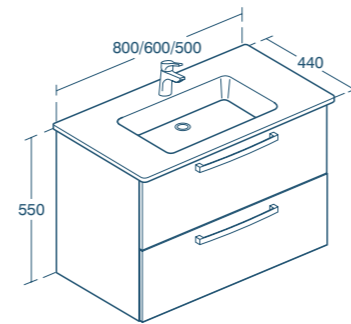

Model	Price INC VAT	Ref
800mm wall hung vanity unit with two drawers	£402.47	E3242--
600mm wall hung vanity unit with two drawers	£360.41	E3240--
500mm wall hung vanity unit with two drawers	£281.74	E1103--
Optional Tempo leg set (pack of 2)	£30.64	E322867

- 800mm unit for use with E066901 vanity basin
- 600mm unit for use with E066801 vanity basin
- 500mm unit for use with E109901 vanity basin
- Includes handles and soft close doors