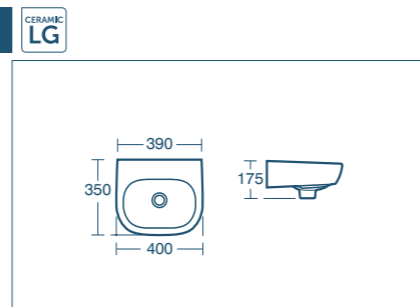

Model	Price INC VAT	Ref
40cm handrinse basin, one tap hole	£140.53	E618001
Basin fixing set	£14.98	E015767
Contemporary bottle trap	£151.42	E0079AA