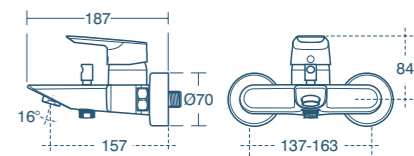

Model	Price INC VAT	Ref
Single lever exposed, wall mounted bath shower mixer	£248.40	A6583AA