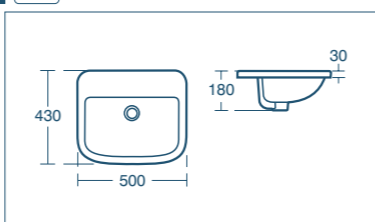

TEMPO BASINS & WCs

For Tempo taps and mixers see page 132.

Tempo basin 60/55/50cm

Model	Price INC VAT	Ref
60cm, one tap hole	£93.53	T058401
60cm, two tap holes	£93.53	T058501
55cm, one tap hole	£82.75	T058601
55cm, two tap holes	£82.75	T058701
50cm, one tap hole	£82.75	T058801
50cm, two tap holes	£82.75	T058901
Full pedestal	£54.67	T422401
Semi-pedestal	£54.67	T422501
Basin fixing kit	£14.98	E015767

• 50 & 55cm one tap hole basins are compatible with the E3259-- Tempo furniture pedestal unit, p.107

Tempo Countertop basin 50cm

Model	Price INC VAT	Ref
50cm, one tap hole	£151.07	T059201

• For use with custom worktops

Tempo semi-countertop basin 55cm

Model	Price INC VAT	Ref
55cm, one tap hole	£151.07	T059001
55cm, two tap holes	£151.07	T059101

• Compatible with Tempo semi-countertop basin unit, p.106

Tempo handrinse basin 40cm

Model	Price INC VAT	Ref
40cm, one tap hole	£68.35	T059301
40cm, two tap holes	£68.35	T059401
Handrinse pedestal	£54.67	T427201
Handrinse semi-pedestal	£54.67	T426701
Basin fixing set	£14.98	E015767

Tempo handrinse basin 35cm

Model	Price INC VAT	Ref
35cm, one tap hole, left hand	£64.75	T059501
35cm, one tap hole, right hand	£64.75	T059701
35cm, two tap holes	£64.75	T059601
Handrinse pedestal	£54.67	T427201
Basin fixing set	£14.98	E015767

Ceramic lifetime guarantee

Seat & cover 5 year guarantee

Dual flush

Soft close

Space-saving

Tempo vanity basin 80cm

Model	Price INC VAT	Ref
80cm, one tap hole	£223.51	E066901

• For use with Tempo wall hung vanity basin unit E3241 and E3242, p.106

Tempo vanity basin 60/50cm

Model	Price INC VAT	Ref
60cm, one tap hole	£139.70	E066801
50cm, one tap hole	£111.38	E109901

• For use with Tempo wall hung vanity basin units p.106 60cm – E3239, E3240, E3244; 50cm – E1103, E1102

Tempo close coupled WC suite