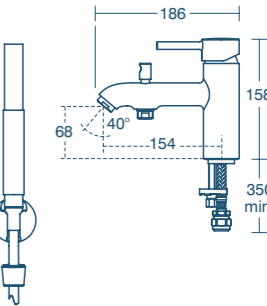

Model	Price INC VAT	Ref
One tap hole bath shower mixer with shower kit	£172.50	BC191AA