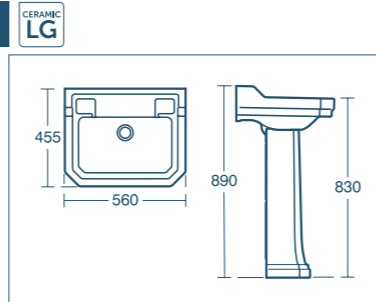

Model	Price INC VAT	Ref
56cm, one tap hole	£182.93	U470201
56cm, two tap holes	£182.93	U470101
Full pedestal	£69.22	U470001