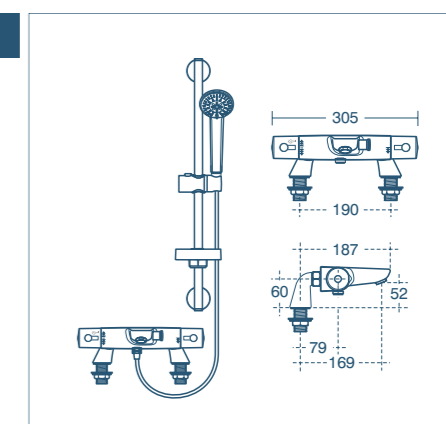

ALTO ECOTHERM

A thermostatic shower and bath shower mixer that offers energy savings, safety controls, cool body technology and easy-turn metal pin handles. The wall mounted versions also come with our clever Fast Fix installation bracket (see page 206).

ALTO ECOTHERM BATH SHOWER MIXER PACK

£462⁸³

Wall mounted exposed thermostatic bath shower mixer with Idealrain S3 shower kit

Price includes VAT at 20%.

FEATURES

- Cool body technology
- Eco button to limit flow rate to 50%
- Temperature handle has a built-in safety stop at 40°C with a manual override for safer showering
- Temperature control mechanism has a temperature limit stop which can be set to 40, 43, 45 or 50°C
- Automatic safety shutdown should the hot or cold water supply suddenly fail
- Pin handle models for less able users
- Shower packs include a removable 8 litres per minute flow regulator to save water
- 5 year guarantee

ALTO ECOTHERM BATH SHOWER MIXER

£373⁸⁴

Rim mounted exposed thermostatic bath shower mixer

Price includes VAT at 20%.

- 5 YEAR GUARANTEE Mixers and kit 5 year guarantee
- Temperature limit stop
- 40°C Safety stop
- Cool body
- Water-saving
- Accessible design
- Ceramic disc
- Fast fix
- TMV 2
- High pressure

Alto Ecotherm shower mixer

Model	Price INC VAT	Ref
Exposed thermostatic shower mixer with Fast Fix wall bracket	£176.08	A4740AA
Pack: Exposed thermostatic shower mixer with Fast Fix wall bracket & Idealrain S3 shower set	£264.14	A4741AA
Pack: Exposed thermostatic shower mixer with Fast Fix wall bracket, Idealrain S3 shower set & category 5 hose retainer	£298.14	A6385AA

• Ø80mm handspray (3 spray modes: rain, fine rain and massage) fitted with removable 8 litres per minute flow regulator

• See p.206 for Fast Fix wall bracket instructions

Alto Ecotherm shower mixer with pin handles