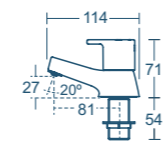

Model	Price INC VAT	Ref
Pair bath pillar taps	£100.80	B1147AA