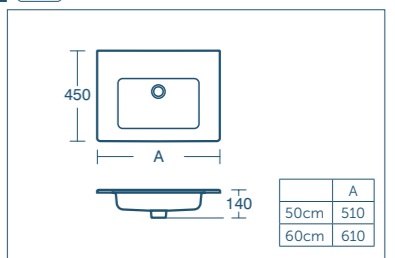

Model	Price INC VAT	Ref
60cm, one tap hole	£139.70	E066801
50cm, one tap hole	£111.38	E109901

• For use with Tempo wall hung vanity basin units p.106 60cm – E3239, E3240, E3244; 50cm – E1103, E1102