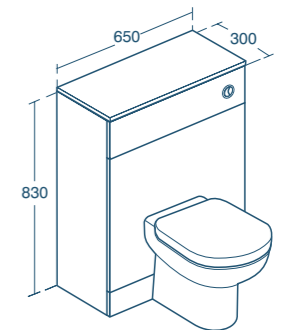

- Includes dual flush cistern with push button, adjustable 4/2.6 or 6/4 litre flush
- Compatible for use with Tempo, Studio Echo, Tesi & Jasper Morrison ranges
- When using a wall hung WC please specify E006067 floor fixing brackets