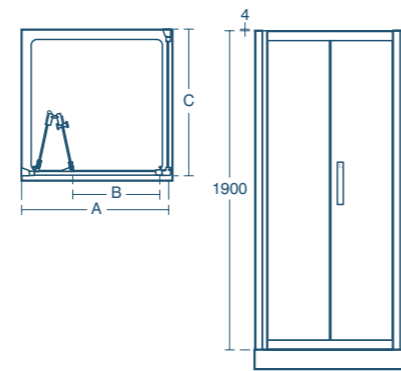

DOOR

Size (mm)	Dim. A width (mm)	Dim. B opening (mm)	Dim. C width (mm)
760	711 - 761	414	-
800	751 - 801	455	-
900	851 - 901	556	-
1000	951 - 1001	609	-

SIDE PANEL

Size (mm)	Dim. A width (mm)	Dim. B opening (mm)	Dim. C width (mm)
760	-	-	724 - 749
800	-	-	764 - 789
900	-	-	864 - 889
1000	-	-	964 - 989