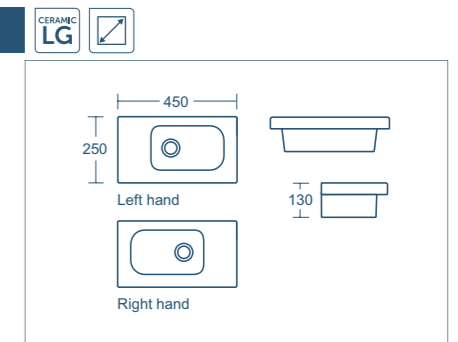

**CONCEPT SPACE
UNDER STAIR
CLOAKROOM** **£1,416^{32*}**

45cm Cube guest furniture basin, left hand (p.53) £127.19

Compact wall mounted WC with seat & cover, Conceala 2 cistern & support frame (p.56), contemporary flushplate (p.230) £839.58

Wall hung guest basin unit, left hand (p.56) £299.28

Concept Air mini basin mixer (p.126) £150.00

*Price excludes accessories (p.226), basin waste (p.231) & mirror (p.225). Includes VAT at 20%.

CONCEPT SPACE BASINS

CERAMIC LG Ceramic lifetime guarantee

Space-saving

Concept Space Cube basin 55cm, 50cm

Model	Price INC VAT	Ref
55cm, one tap hole	£157.13	E133701
50cm, one tap hole	£149.64	E133601
Full pedestal	£78.55	E783801
Semi-pedestal	£84.84	E784001
Basin fixing set	£14.98	E015767

- 55cm basin can be used with basin unit E0313
- 50cm basin can be used with basin unit E0312

Concept Space Cube basin left/right hand 70cm, 60cm

Model	Price INC VAT	Ref
70cm, left hand	£237.94	E134101
70cm, right hand	£237.94	E134201
60cm, left hand	£187.07	E133801
60cm, right hand	£187.07	E133901
Full pedestal for 70cm basin	£78.55	E738701
Full pedestal for 60cm basin	£78.55	E783801
Semi-pedestal	£84.84	E784001
Basin fixing set	£14.98	E015767

- 70cm left hand basin can be used with unit E0316
- 70cm right hand basin can be used with unit E0317
- 60cm left hand basin can be used with unit E0314
- 60cm left hand basin can be used with unit E0315

Concept Space Cube basin 80cm

Model	Price INC VAT	Ref
80cm, one tap hole	£329.21	E134301
Full pedestal	£78.55	E738701
Semi-pedestal	£84.84	E784001
Basin fixing set	£14.98	E015767

- Can be used with basin unit E0318

Concept Space Cube guest furniture basin 45cm

Model	Price INC VAT	Ref
45cm, left hand, one tap hole	£127.19	E133501
45cm, right hand, one tap hole	£127.19	E133401