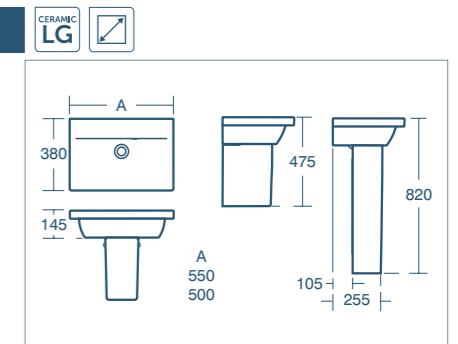

**CONCEPT SPACE
UNDER STAIR
CLOAKROOM** **£1,416^{32*}**

45cm Cube guest furniture basin, left hand (p.53) £127.19

Compact wall mounted WC with seat & cover, Conceala 2 cistern & support frame (p.56), contemporary flushplate (p.230) £839.58

Wall hung guest basin unit, left hand (p.56) £299.28

Concept Air mini basin mixer (p.126) £150.00

*Price excludes accessories (p.226), basin waste (p.231) & mirror (p.225). Includes VAT at 20%.

CONCEPT SPACE BASINS

CERAMIC LG Ceramic lifetime guarantee

Space-saving

Concept Space Cube basin 55cm, 50cm

Model	Price INC VAT	Ref
55cm, one tap hole	£157.13	E133701
50cm, one tap hole	£149.64	E133601
Full pedestal	£78.55	E783801
Semi-pedestal	£84.84	E784001
Basin fixing set	£14.98	E015767

- 55cm basin can be used with basin unit E0313
- 50cm basin can be used with basin unit E0312

Concept Space Cube basin left/right hand 70cm, 60cm

Model	Price INC VAT	Ref
70cm, left hand	£237.94	E134101
70cm, right hand	£237.94	E134201
60cm, left hand	£187.07	E133801
60cm, right hand	£187.07	E133901
Full pedestal for 70cm basin	£78.55	E738701
Full pedestal for 60cm basin	£78.55	E783801
Semi-pedestal	£84.84	E784001
Basin fixing set	£14.98	E015767

- 70cm left hand basin can be used with unit E0316
- 70cm right hand basin can be used with unit E0317
- 60cm left hand basin can be used with unit E0314
- 60cm left hand basin can be used with unit E0315

Concept Space Cube basin 80cm

Model	Price INC VAT	Ref
80cm, one tap hole	£329.21	E134301
Full pedestal	£78.55	E738701
Semi-pedestal	£84.84	E784001
Basin fixing set	£14.98	E015767

- Can be used with basin unit E0318

Concept Space Cube guest furniture basin 45cm

Model	Price INC VAT	Ref
45cm, left hand, one tap hole	£127.19	E133501
45cm, right hand, one tap hole	£127.19	E133401