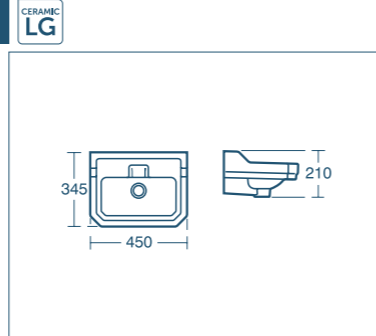

Waverley basin 56cm

Model	Price INC VAT	Ref
56cm, one tap hole	£182.93	U470201
56cm, two tap holes	£182.93	U470101
Full pedestal	£69.22	U470001

Waverley handrinse basin 45cm

Model	Price INC VAT	Ref
45cm handrinse, two tap holes	£143.10	U471001
32 x 75mm seal bottle trap	£54.35	E3198AA
Steel wall hangers (pair)	£2.33	E501067