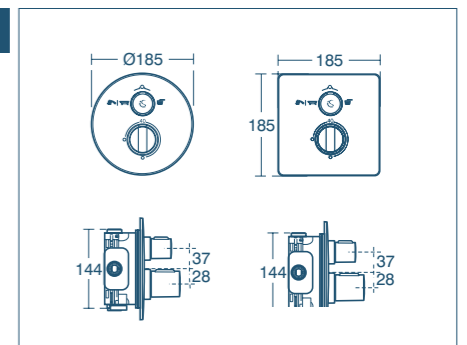

Concept Easybox Slim shower mixer with diverter

Model	Price INC VAT	Ref
Built-in thermostatic shower mixer with diverter and round faceplate	£439.00	A5879AA
Built-in thermostatic shower mixer with diverter and square faceplate	£439.00	A5880AA

5 YEAR GUARANTEE Temperature limit stop 40°C Safety stop Accessible design Ceramic disc