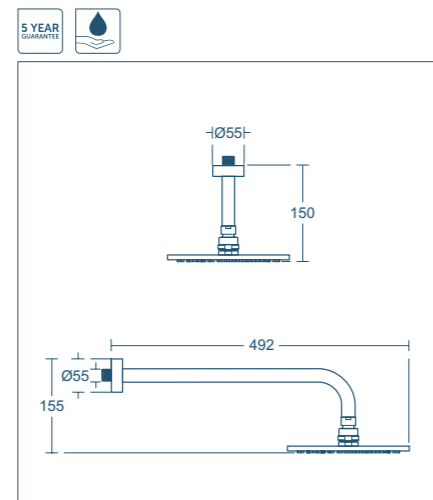

- Square rainshower head Ø300mm
- 1 spray mode: rain
- Limescale resistant, rub clean nozzles
- Removable 12 litres per minute flow regulator
- Suitable for high and low pressure installations
- Brass body with chrome finish
- 5 year guarantee

Model	Price INC VAT	Ref
S1 rainshower head with angled arm	£99.32	B9436AA

- Round rainshower head Ø100mm
- 1 spray mode: rain
- Limescale resistant, rub clean nozzles
- Removable 12 litres per minute flow regulator
- Suitable for high and low pressure installations
- Brass body with chrome finish
- 5 year guarantee

Model	Price INC VAT	Ref
M1 rainshower head	£152.71	B9442AA
150mm vertical arm	£53.22	B9446AA
300mm horizontal arm	£70.81	B9444AA
400mm horizontal arm	£78.26	B9445AA

- Round rainshower head Ø200mm
- 1 spray mode: rain
- Limescale resistant, rub clean nozzles
- Removable 12 litres per minute flow regulator
- Suitable for high and low pressure installations
- Brass body with chrome finish
- 5 year guarantee

Model	Price INC VAT	Ref
L1 rainshower head	£391.86	B9443AA
150mm vertical arm	£53.22	B9446AA
300mm horizontal arm	£70.81	B9444AA
400mm horizontal arm	£78.26	B9445AA

- Round rainshower head Ø300mm
- 1 spray mode: rain
- Limescale resistant, rub clean nozzles
- Removable 12 litres per minute flow regulator
- Suitable for high and low pressure installations
- Brass body with chrome finish
- 5 year guarantee