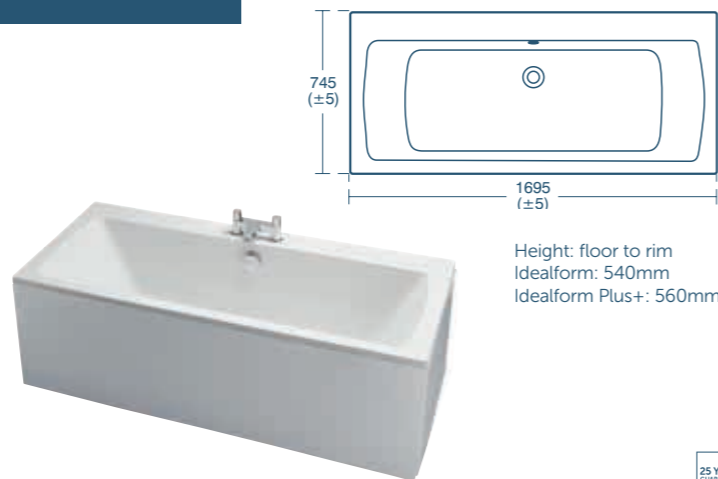

TEMPO BATHS

For information on Idealform and Idealform Plus+ bath materials see page 7.
For Tempo bath fillers and mixers see page 132.

Tempo Arc bath 150cm

Idealform baths	Price INC VAT	Ref
150 x 70cm bath, no tap holes	£230.84	E155201
150 x 70cm bath with chrome hand grips, no tap holes	£252.44	E155501
Unilux 70cm end panel	£65.16	E316901

Idealform Plus+ baths

150 x 70cm Idealform Plus+ bath, no tap holes	£373.32	E155301
150 x 70cm Idealform Plus+ bath with chrome hand grips, no tap holes	£394.92	E155601
Unilux Plus+ 150cm front panel	£130.33	E479601
Unilux Plus+ 70cm end panel	£65.16	E483101

• Use Unilux Plus+ 150cm front panel for Idealform bath

Tempo Arc bath 170cm

Idealform baths	Price INC VAT	Ref
170 x 70cm bath, no tap holes	£230.84	E256301
170 x 70cm bath, two tap holes	£230.84	E256401
170 x 70cm bath with chrome hand grips, no tap holes	£252.44	E155801

Water-saving Idealform baths

170 x 70cm water-saving bath, no tap holes	£230.84	E256501
170 x 70cm water-saving bath with chrome hand grips, no tap holes	£252.44	E156201
Unilux 170cm front panel	£130.33	E319401
Unilux 70cm end panel	£65.16	E316901

Idealform Plus+ baths

170 x 70cm Idealform Plus+ bath, no tap holes	£373.32	E257201
170 x 70cm Idealform Plus+ bath with chrome hand grips, no tap holes	£394.92	E155901
Unilux Plus+ 170cm front panel	£130.33	E479701
Unilux Plus+ 70cm end panel	£65.16	E483101

Tempo Arc double-ended bath 170 x 75cm

Idealform bath	Price INC VAT	Ref
170 x 75cm double-ended bath, no tap holes	£253.64	E256601
Uniline 170cm front panel	£130.76	E413001
Uniline 75cm end panel	£69.76	E419001
Unilux 170cm front panel	£130.33	E319401
Unilux 75cm end panel	£69.82	E319501

Idealform Plus+ bath