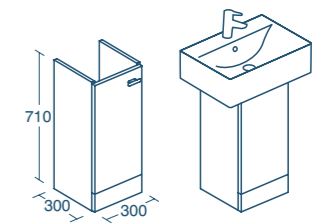

Concept Space basin pedestal unit

Model	Price A	Price B INC VAT	Ref
300mm floor standing basin pedestal unit,	£294.82	£327.73	E1443--

- Use with Space Cube short projection 55cm basin (p.53)