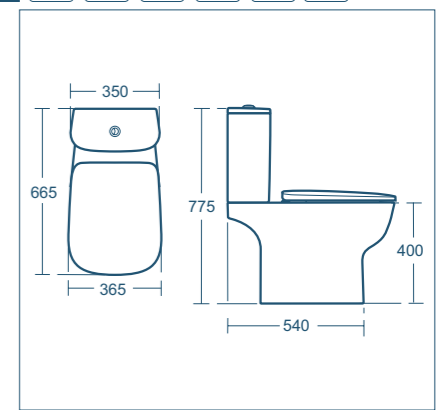

Model	Price INC VAT	Ref
Close coupled WC bowl, horizontal outlet	£144.00	E158701
Cistern with dual flush valve, 6/4 litres	£132.00	E150501
Cistern with dual flush valve, 4/2.6 litres	£132.00	E150601
Seat & cover	£60.00	T318201
Seat & cover, soft close	£78.00	T318101

CERAMIC LG 5 YEAR GUARANTEE NEW FOR 2018