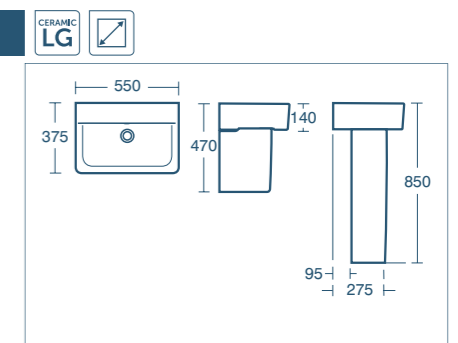

Model	Price INC VAT	Ref
55cm, one tap hole	£133.32	E799201
55cm, two tap holes	£133.32	E788501
Full pedestal	£78.55	E783701
Semi-pedestal	£84.84	E783901
Basin fixing set	£14.98	E015767