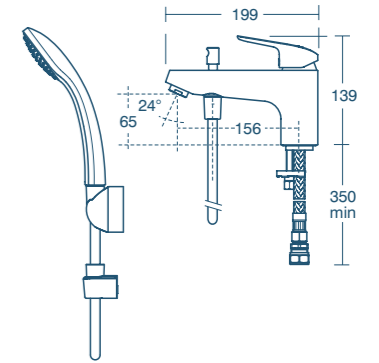

Model	Price INC VAT	Ref
Single lever one tap hole bath shower mixer with shower kit	£165.60	B1960AA