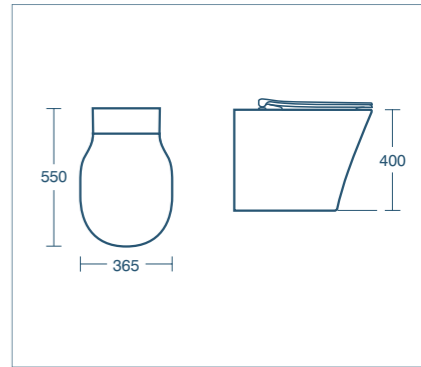

Model	Price INC VAT	Ref
Back-to-wall WC bowl, horizontal outlet	£314.50	E143201
Conceala 2 cistern 6/4 litres dual flush	£113.36	S362467
Slim seat & cover	£102.22	E080901
Slim seat & cover, soft close	£146.76	E081101
Wrap seat & cover	£102.22	E081201
Wrap seat & cover, soft close	£146.76	E081401

- CERAMIC LG
- 5 YEAR GUARANTEE