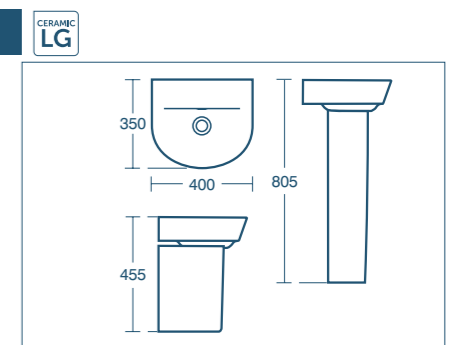

Model	Price INC VAT	Ref
40cm, one tap hole	£102.96	E138801
Small full pedestal	£85.18	E078401
Small semi-pedestal	£86.48	E078201
Basin fixing set	£14.98	E015767
Contemporary bottle trap	£151.42	E0079AA