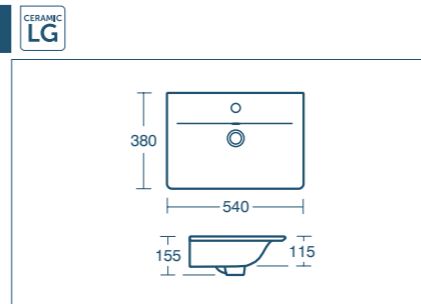

CONCEPT AIR BASINS

For CONCEPT AIR mixers and taps see p.124.

CERAMIC LG Ceramic lifetime guarantee

Concept Air Cube double vanity basin 124cm

Model	Price INC VAT	Ref
124cm, one tap hole	£615.89	E075101
Basin fixing set	£14.98	E015767
Contemporary bottle trap	£151.42	E0079AA

- For use with 1200mm vanity units E0822 & E0829

Concept Air Cube vanity basin 104cm, 84cm, 64cm

Model	Price INC VAT	Ref
104cm, one tap hole	£445.54	E075201
84cm, one tap hole	£373.46	E075401
64cm, one tap hole	£216.22	E076401
Basin fixing set	£14.98	E015767
Contemporary bottle trap	£151.42	E0079AA

- For use with vanity units, 104cm: E0821 & E0828
  84cm: E0819 & E0827, 64cm: E0818, E0826 & E0836

Concept Air Cube mini vanity basin 54cm

Model	Price INC VAT	Ref
54cm, one tap hole	£163.80	E076501
Basin fixing set	£14.98	E015767
Contemporary bottle trap	£151.42	E0079AA

- For use with 500mm vanity unit E0817

Concept Air Cube basin 60cm, 55cm, 50cm

Model	Price INC VAT	Ref
60cm, one tap hole	£141.53	E076601
55cm, one tap hole	£129.73	E076701
50cm, one tap hole	£129.73	E076801
Full pedestal	£85.18	E078101
Semi-pedestal	£86.48	E077201
Basin fixing set	£14.98	E015767
Contemporary bottle trap	£151.42	E0079AA

- Can be used with basin units, 60cm: E0846, 55cm: E0844, 50cm: E0842

Concept Air Cube semi-countertop basin 50cm

Model	Price INC VAT	Ref
50cm, one tap hole	£235.87	E077101

- Can be used with semi-countertop unit E0837 & worktop E0839

Concept Air Cube handrinse basin 40cm

Model	Price INC VAT	Ref
40cm, one tap hole	£108.12	E076901
Small full pedestal	£85.18	E078401
Small semi-pedestal	£86.48	E078201
Basin fixing set	£14.98	E015767
Contemporary bottle trap	£151.42	E0079AA

Concept Air Cube vessel basin 60cm, 40cm