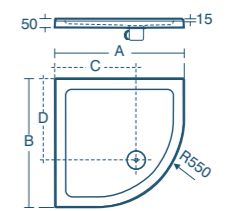

Size (mm)	A	B	C	D
800 x 800	810	810	512	512
900 x 900	910	910	612	612

25 YEAR GUARANTEE