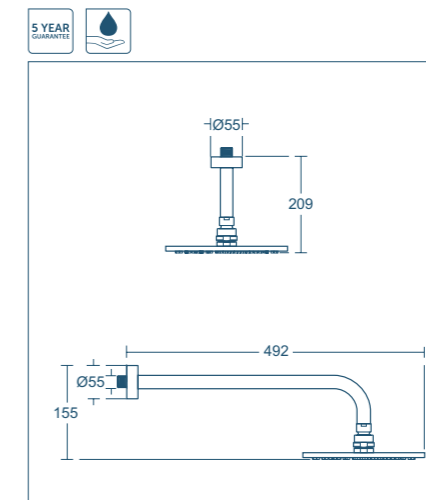

- Square rainshower head Ø300mm
- 1 spray mode: rain
- Limescale resistant, rub clean nozzles
- Removable 12 litres per minute flow regulator
- Suitable for high and low pressure installations
- Brass body with chrome finish
- 5 year guarantee

Model	Price INC VAT	Ref
S1 rainshower head with angled arm	£99.32	B9436AA

- Round rainshower head Ø100mm
- 1 spray mode: rain
- Limescale resistant, rub clean nozzles
- Removable 12 litres per minute flow regulator
- Suitable for high and low pressure installations
- Brass body with chrome finish
- 5 year guarantee

Model	Price INC VAT	Ref
M1 rainshower head	£152.71	B9442AA
150mm vertical arm	£53.22	B9446AA
300mm horizontal arm	£70.81	B9444AA
400mm horizontal arm	£78.26	B9445AA

- Round rainshower head Ø200mm
- 1 spray mode: rain
- Limescale resistant, rub clean nozzles
- Removable 12 litres per minute flow regulator
- Suitable for high and low pressure installations
- Brass body with chrome finish
- 5 year guarantee

Model	Price INC VAT	Ref
L1 rainshower head	£391.86	B9443AA
150mm vertical arm	£53.22	B9446AA
300mm horizontal arm	£70.81	B9444AA
400mm horizontal arm	£78.26	B9445AA

- Round rainshower head Ø300mm
- 1 spray mode: rain
- Limescale resistant, rub clean nozzles
- Removable 12 litres per minute flow regulator
- Suitable for high and low pressure installations
- Brass body with chrome finish
- 5 year guarantee