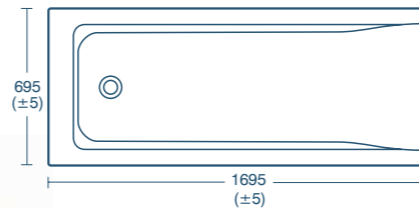

Concept rectangular bath 170 x 70cm

Model	Price INC VAT	Ref
Idealform, two tap holes	£351.86	E729201
Idealform, no tap holes	£351.86	E735201
Idealform, no tap holes with chrome grips	£474.68	E113901
170cm Unilux front panel	£130.33	E319401
70cm Unilux end panel	£65.16	E316901
Idealform Plus+, no tap holes	£442.15	E860001
Idealform Plus+, no tap holes, with chrome grips	£610.32	E114101
170cm Unilux Plus+ front panel	£130.33	E479701
70cm Unilux Plus+ end panel	£65.16	E483101