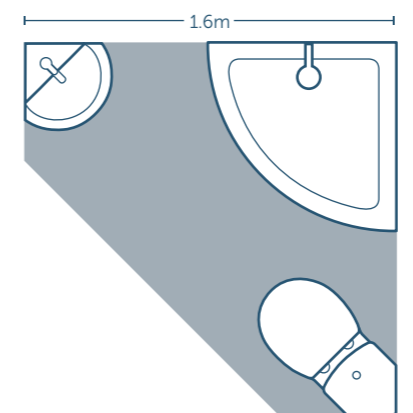

CONCEPT SPACE: SMART SOLUTIONS FOR SMALL SPACES

SPACE-SAVING
Compact products
designed for smaller
bathrooms.

Space is the ultimate luxury. No matter how much we have, it never seems enough and this is doubly true in the bathroom.

Ideal Standard have been the industry leader in developing smarter solutions for smaller bathrooms. The average family bathroom in the UK is no larger than a king size bed. What's more, awkwardly placed windows and doors can make the space you do have difficult to configure. Over the following pages the ingenuity of CONCEPT SPACE is shown alongside room plans that help to demonstrate some of the space-saving possibilities.

USING CORNERS

This compact ensuite fits snugly into the corner of a bedroom. It cleverly makes use of all three corners, provides storage and leaves enough room in the centre to comfortably use each facility.

CONCEPT SPACE CORNER ENSUITE

£2,616_{20*}

45cm Arc corner basin (p.54)
with corner basin unit (p.57) £657.15

Corner close coupled WC
with seat & cover (p.56) £598.74

Concept Air mini basin mixer (p.126) £150.00

800mm Kubo quadrant shower enclosure
(p.170) with Simplicity flat top, low profile,
shower tray (p.180) £867.37

Ceratherm 100 exposed thermostatic shower
with Idealrain M3 kit (p.208) £342.94

*Price excludes accessories (p.226) & basin waste (p.231).
Includes VAT at 20%.