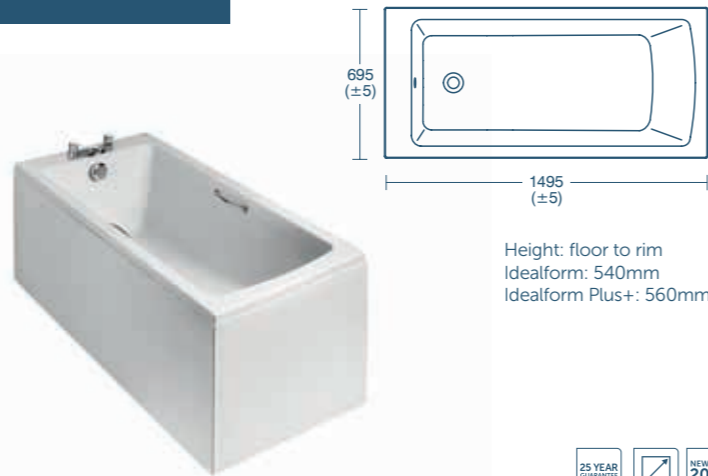

TEMPO BATHS

For information on Idealform and Idealform Plus+ bath materials see page 7.
For Tempo bath fillers and mixers see page 132.

Tempo Arc bath 150cm

Idealform baths	Price INC VAT	Ref
150 x 70cm bath, no tap holes	£230.84	E155201
150 x 70cm bath with chrome hand grips, no tap holes	£252.44	E155501
Unilux 70cm end panel	£65.16	E316901

Idealform Plus+ baths

150 x 70cm Idealform Plus+ bath, no tap holes	£373.32	E155301
150 x 70cm Idealform Plus+ bath with chrome hand grips, no tap holes	£394.92	E155601
Unilux Plus+ 150cm front panel	£130.33	E479601
Unilux Plus+ 70cm end panel	£65.16	E483101

• Use Unilux Plus+ 150cm front panel for Idealform bath