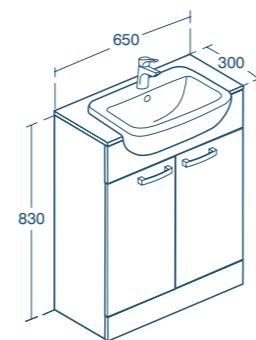

Model	Price INC VAT	Ref
650mm semi-countertop unit with two doors	£234.28	E3245--
650mm semi-countertop unit with two doors, 55cm basin and worktop	£433.39	E0778--

- Includes one internal shelf, handles and soft close doors
- Compatible for use with Tempo, Studio Echo, Tesi & Jasper Morrison ranges