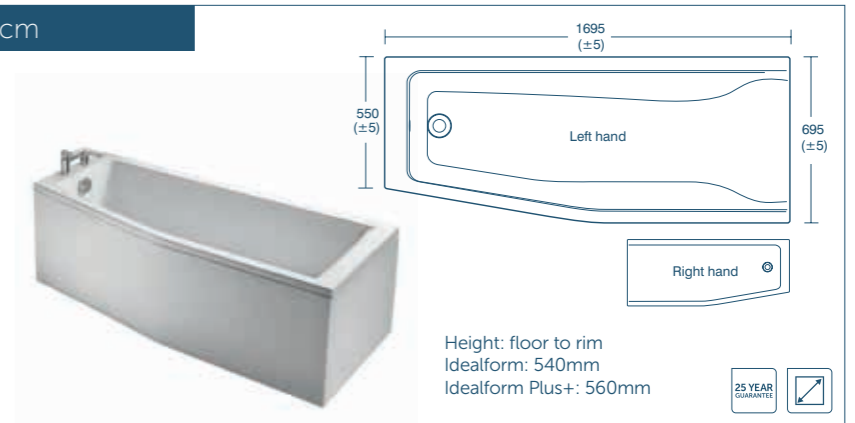

Concept Space spacemaker bath 170cm

Model	Price INC VAT	Ref
Idealform, right hand bath	£414.23	E049801
Idealform, left hand bath	£414.23	E049901
70cm Unilux end panel	£65.16	E316901
Idealform Plus+, right hand bath	£517.79	E861601
Idealform Plus+, left hand bath	£517.79	E861801
Unilux Plus+ 70cm end panel	£65.16	E483101
Spacemaker bath front panel	£148.25	E050101

- Front panel fits left & right hand baths

Height: floor to rim
Idealform: 540mm
Idealform Plus+: 560mm

Concept Space square shower bath 170cm

Model	Price INC VAT	Ref
Idealform, right hand bath	£414.23	E051101
Idealform, left hand bath	£414.23	E051201
Unilux 70cm end panel bath	£65.16	E316901
Idealform Plus+, right hand bath	£588.62	E049101
Idealform Plus+, left hand bath	£588.62	E049201
Unilux Plus+ 70cm end panel	£65.16	E483101
170cm square shower bath front panel	£148.25	E050401

- Left hand bath shown
- See below for bath screen
- Shower screen & front panel fits left & right hand baths