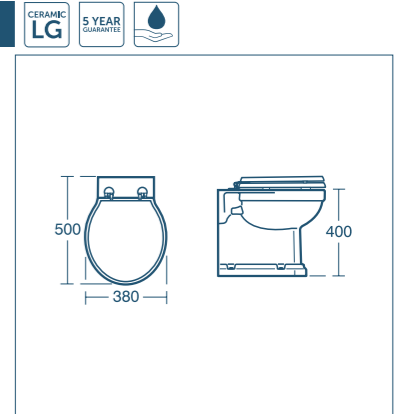

Model	Price INC VAT	Ref
Back-to-wall WC bowl, horizontal outlet	£264.55	U471201
Conceala 2 bottom inlet cistern with syphon 6/4.5 litre flush	£99.12	S362167
Traditional lever	£62.35	S439501
Mahogany seat & cover	£93.36	U0248GC
White seat & cover	£75.05	U011801