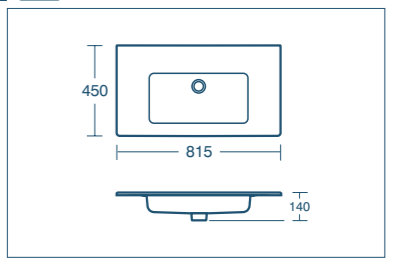

Ceramic lifetime guarantee

Seat & cover 5 year guarantee

Dual flush

Soft close

Space-saving

Tempo vanity basin 80cm

Model	Price INC VAT	Ref
80cm, one tap hole	£223.51	E066901

• For use with Tempo wall hung vanity basin unit E3241 and E3242, p.106