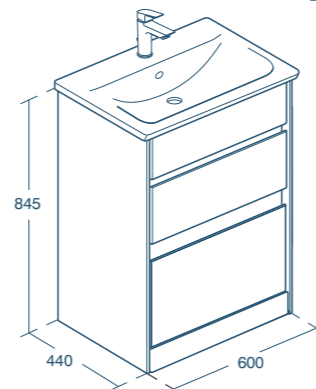

- For vessel basin installations

Concept Air free standing vanity unit 600mm

Model	Price INC VAT	Ref
Free standing vanity unit, two drawers	£471.74	E0836--

- Use with 64cm vanity basin E076401

Concept Air floor standing semi-countertop basin unit 600mm