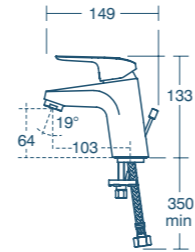

Model	Price INC VAT	Ref
One tap hole with pop-up waste	£103.50	B1811AA
One tap hole without waste	£90.00	B1812AA

- Supplied fitted with a removable 5 litres per minute eco flow regulator