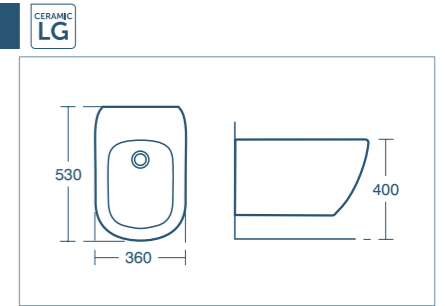

TESI WCs & BATHS

For TESI mixers and taps see p.128, for Tempo furniture see p.106

Tesi AquaBlade® close coupled WC

Model	Price INC VAT	Ref
Close coupled WC bowl, horizontal outlet	£162.76	T356401
Cistern with dual flush valve, 6/4 litres	£139.70	T357001
Cistern with dual flush valve, 4/2.6 litres	£139.70	T356901
Thin seat & cover	£65.10	T352801
Thin seat & cover, soft close	£119.35	T352701

Tesi AquaBlade® close coupled back-to-wall WC bowl

Model	Price INC VAT	Ref
Close coupled, back-to-wall WC bowl, horizontal outlet	£210.23	T355701
Cistern with dual flush valve, 6/4 litres	£139.70	T357001
Cistern with dual flush valve, 4/2.6 litres	£139.70	T356901
Thin seat & cover	£65.10	T352801
Thin seat & cover, soft close	£119.35	T352701

Tesi AquaBlade® back-to-wall WC

Model	Price INC VAT	Ref
Back-to-wall WC bowl, horizontal outlet	£250.91	T353501
Conceala 2 top inlet cistern with pneumatic dual flush, 6/4 litre flush	£113.36	S362467
Thin seat & cover	£65.10	T352801
Thin seat & cover, soft close	£119.35	T352701

• Compatible with Tempo WC unit p.107

Tesi AquaBlade® wall mounted WC bowl

Model	Price INC VAT	Ref
Wall mounted WC bowl, horizontal outlet	£311.94	T354501
Conceala 2 top inlet cistern with pneumatic dual flush, 6/4 litre flush	£113.36	S362467
Thin seat & cover	£65.10	T352801
Thin seat & cover, soft close	£119.35	T352701
Support frame with bolts for wall mounted bowls	£178.13	E006067

• Compatible with Tempo WC unit p.107

Tesi wall mounted bidet

Model	Price INC VAT	Ref
Wall mounted bidet, one tap hole	£318.73	T350401
Support frame with bolts for wall mounted bowls	£178.13	E006067

Tesi back-to-wall bidet

Model	Price INC VAT	Ref
Back-to-wall bidet, one tap hole	£230.57	T350101

Tesi rectangular bath 160 x 70cm, 170 x 70cm