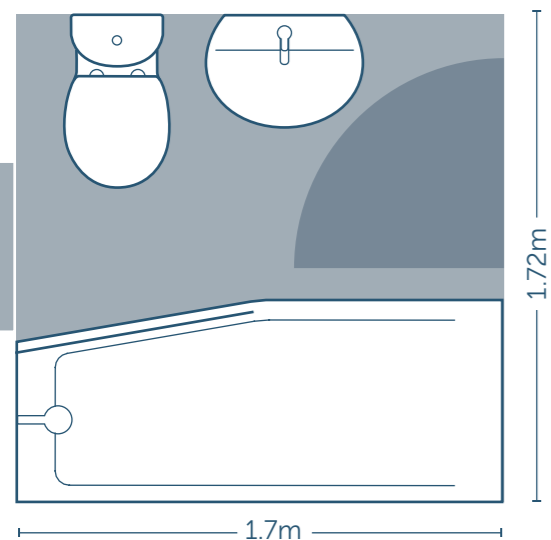

CONCEPT SPACE BATHROOM £2,472^{69*}

55cm Sphere short projection pedestal basin (p.54)	£211.87
Arc compact close coupled WC with seat & cover (p.53)	£564.93
Concept Air basin mixer (p.126)	£172.50
Spacemaker bath (right hand) with front bath panel (p.57)	£562.48
Connect angle bath screen (p.177)	£215.83
Concept Easybox Slim thermostatic shower mixer with square faceplate & Idealrain M3 shower kit (p.205)	£479.69
Idealfill bath filler (p.231)	£265.39

*Price excludes accessories (p.226) & mirror (p.225). Includes VAT at 20%.