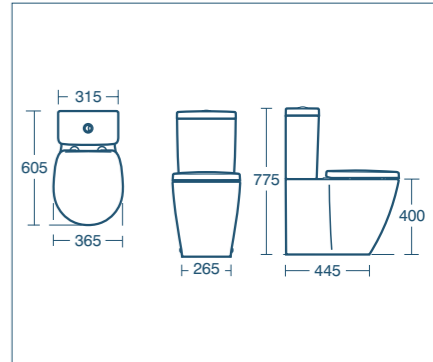

Model	Price INC VAT	Ref
Close coupled, back-to-wall, WC bowl, horizontal outlet	£331.38	E120601
Cube cistern with dual flush valve, 6/4 litres	£198.14	E785901
Cube cistern with dual flush valve, 4/2.6 litres	£198.14	E796901
Seat & cover	£104.77	E129201
Soft close seat & cover	£150.61	E129301