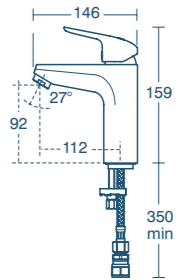

Ceraflex® grande basin mixer

Model	Price INC VAT	Ref
One tap hole without waste	£103.50	B2326AA

- Supplied fitted with a removable 5 litres per minute eco flow regulator

Ceraflex® bath filler

Model	Price INC VAT	Ref
One tap hole bath filler	£144.00	B1959AA