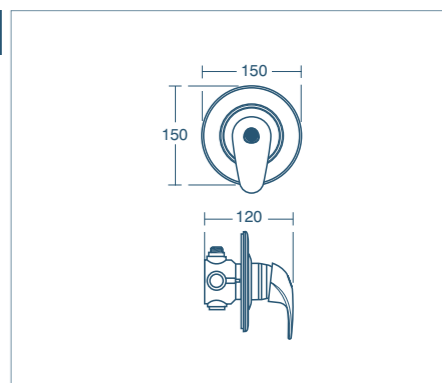

Blend built-in shower mixer

Model	Price INC VAT	Ref
Built-in thermostatic shower mixer with single lever	£294.84	A4000AA

5 YEAR GUARANTEE