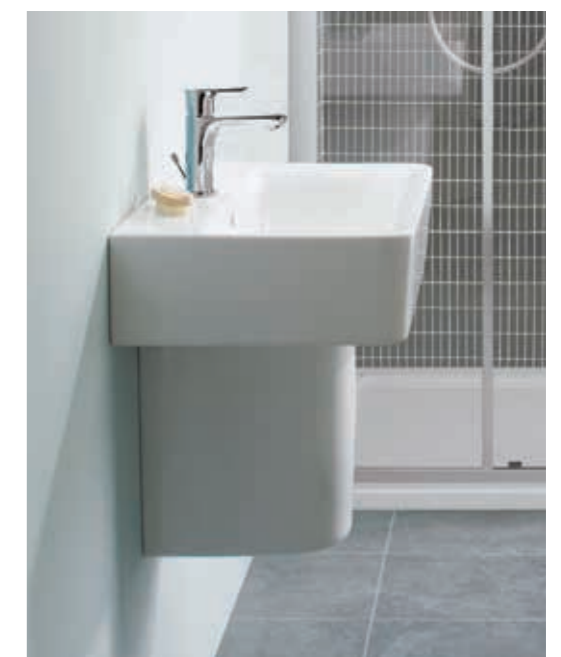

CONCEPT SPACE BATHROOM £2,472^{69*}

55cm Sphere short projection pedestal basin (p.54)	£211.87
Arc compact close coupled WC with seat & cover (p.53)	£564.93
Concept Air basin mixer (p.126)	£172.50
Spacemaker bath (right hand) with front bath panel (p.57)	£562.48
Connect angle bath screen (p.177)	£215.83
Concept Easybox Slim thermostatic shower mixer with square faceplate & Idealrain M3 shower kit (p.205)	£479.69
Idealfill bath filler (p.231)	£265.39

*Price excludes accessories (p.226) & mirror (p.225). Includes VAT at 20%.