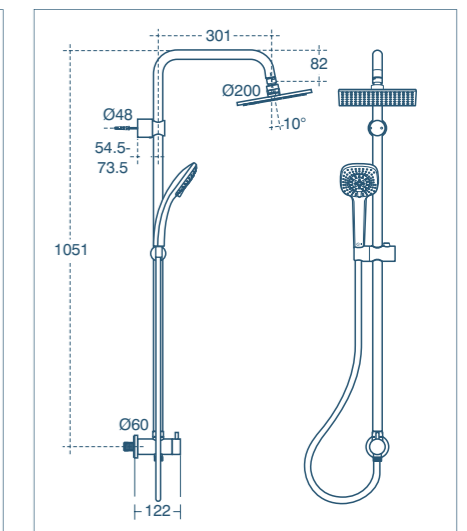

IDEALRAIN FIXED RISERS

5 year guarantee

Water-saving

3 shower modes

IDEALRAIN DUAL SHOWER SYSTEM

- Diverter to switch between an overhead rainshower and handspray
- Round or square rainshowers
- 3 mode handspray: rain, fine rain & massage
- Kits for built-in or exposed shower mixers (shown here with Concept Easybox slim, see p.203)

Model	Price INC VAT	Ref
Dual fixed riser system with M1 rainshower and M3 shower kit for exposed shower mixers	£551.39	A5691AA
Dual fixed riser system with M1 rainshower and M3 shower kit for built-in shower mixers	£551.39	A5689AA

- Round rainshower Ø200mm fitted with removable 12 litres per minute flow regulator
- 3 mode handspray (rain, fine rain & massage) fitted with removable 8 litres per minute flow regulator
- Fixed riser with 25mm diameter tube
- Metal slider with press to move slider
- Two way diverter with metal pin handle
- 1.8m Idealflex smooth metal effect hose
- Limescale resistant, rub clean nozzles
- Optional 150mm extension kit A860873AA
- Minimum operating pressure 0.5 bar
- 5 year guarantee

Model	Price INC VAT	Ref
Dual Cube fixed riser system with M1 rainshower and M3 shower kit for exposed shower mixers	£624.20	A5862AA
Dual Cube fixed riser system with M1 rainshower and M3 shower kit for built-in shower mixers	£624.20	A5834AA

- Cube rainshower Ø200mm fitted with removable 12 litres per minute flow regulator
- 3 mode handspray (rain, fine rain & massage) fitted with removable 8 litres per minute flow regulator
- Fixed riser with 25mm diameter tube
- Metal slider with press to move slider
- Two way diverter with metal pin handle
- 1.8m Idealflex smooth metal effect hose
- Limescale resistant, rub clean nozzles
- Optional 150mm extension kit A860873AA
- Minimum operating pressure 0.5 bar
- 5 year guarantee