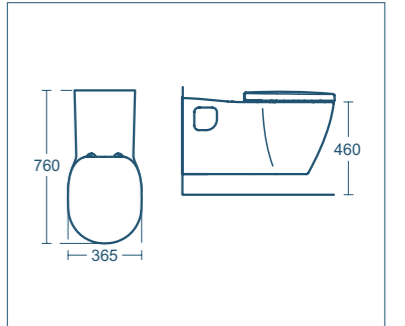

- Ceramic lifetime guarantee
- Bath 25 year guarantee
- Seat & cover 5 year guarantee
- Dual flush
- Soft close
- Accessible design

Concept Freedom accessible basin 60cm

Model	Price INC VAT	Ref
60cm, one tap hole	£339.07	E549901
60cm, no tap holes	£339.07	E550101
Contemporary bottle trap	£151.42	E0079AA

Concept Freedom raised height close coupled WC suite

Model	Price INC VAT	Ref
Raised height close coupled WC bowl, horizontal outlet	£325.50	E608601
Cube close coupled cistern with dual flush valve, 6/4 litre	£198.14	E785901
Cube close coupled cistern with dual flush valve, 4/2.6 litre	£198.14	E796901
Seat & cover	£104.77	E791801
Soft close seat & cover	£150.61	E791701
Seat, no cover	£90.79	K706001

Concept Freedom raised height back-to-wall WC

Model	Price INC VAT	Ref
Raised height back-to-wall WC bowl, horizontal outlet	£427.22	E608801
Conceala 2 cistern with dual flush valve, 6/4 litres	£113.36	S362467
Seat & cover	£104.77	E791801
Soft close seat & cover	£150.61	E791701
Seat, no cover	£90.79	K706001

Concept Freedom raised height wall mounted WC

Model	Price INC VAT	Ref
Raised height wall mounted WC bowl, horizontal outlet	£440.80	E609001
Conceala 2 cistern with dual flush valve, 6/4 litres	£113.36	S362467
Seat & cover	£104.77	E791801
Soft close seat & cover	£150.61	E791701
Seat, no cover	£90.79	K706001
Support frame with bolts for wall mounted bowls	£144.95	S913967

Concept Freedom elongated WC

Model	Price INC VAT	Ref
Concept Freedom elongated wall mounted bowl (75cm projection)	£610.32	E819701
Conceala 2 cistern with dual flush valve, 6/4 litres	£113.36	S362467
Seat & cover for elongated bowl	£132.24	E822501
Seat ring only for elongated bowl	£115.30	E822601
Support frame with bolts for wall mounted bowls	£144.95	S913967