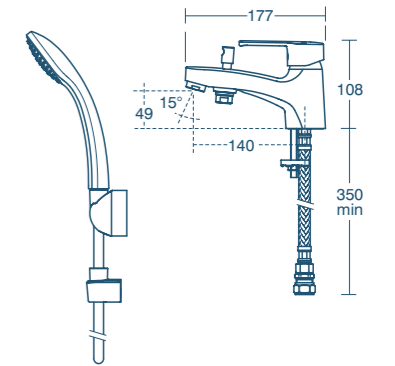

Model	Price INC VAT	Ref
One tap hole bath shower mixer & shower kit	£131.10	B1958AA