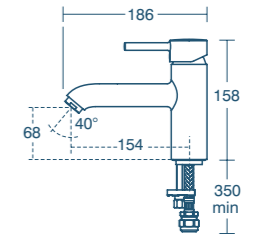

Model	Price INC VAT	Ref
One tap hole bath filler	£150.00	BC190AA