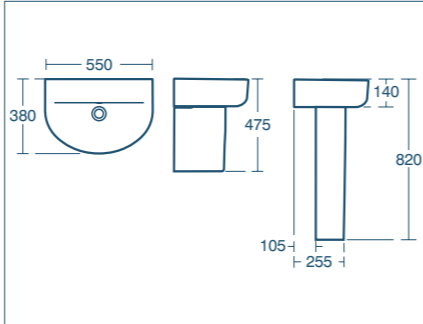

Model	Price INC VAT	Ref
55cm, one tap hole	£133.32	E134501
Full pedestal	£78.55	E783701
Semi-pedestal	£84.84	E783901
Basin fixing set	£14.98	E015767