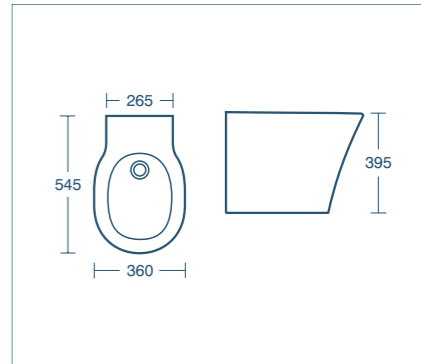

-  CERAMIC LG
-  5 YEAR GUARANTEE
- 
- 
- 
- 

Concept Air back-to-wall bidet

Model	Price INC VAT	Ref
Back-to-wall bidet, one tap hole	£314.50	E080101

-  CERAMIC LG

Concept Air Arc AquaBlade® close coupled back-to-wall WC suite