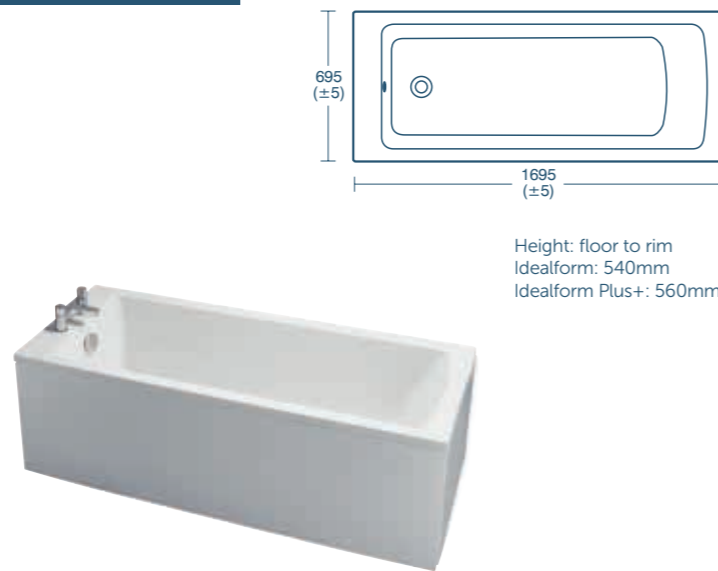

Idealform Plus+ baths

170 x 70cm Idealform Plus+ bath, no tap holes	£373.32	E257201
170 x 70cm Idealform Plus+ bath with chrome hand grips, no tap holes	£394.92	E155901
Unilux Plus+ 170cm front panel	£130.33	E479701
Unilux Plus+ 70cm end panel	£65.16	E483101

Tempo Arc double-ended bath 170 x 75cm

Idealform bath	Price INC VAT	Ref
170 x 75cm double-ended bath, no tap holes	£253.64	E256601
Uniline 170cm front panel	£130.76	E413001
Uniline 75cm end panel	£69.76	E419001
Unilux 170cm front panel	£130.33	E319401
Unilux 75cm end panel	£69.82	E319501

Idealform Plus+ bath

170 x 75cm double-ended, Idealform Plus+ bath, no tap holes	£396.12	E257801
Unilux Plus+ 170cm front panel	£130.33	E479701
Unilux Plus+ 75cm end panel	£65.16	E483201

• Bath shown with Uniline panels