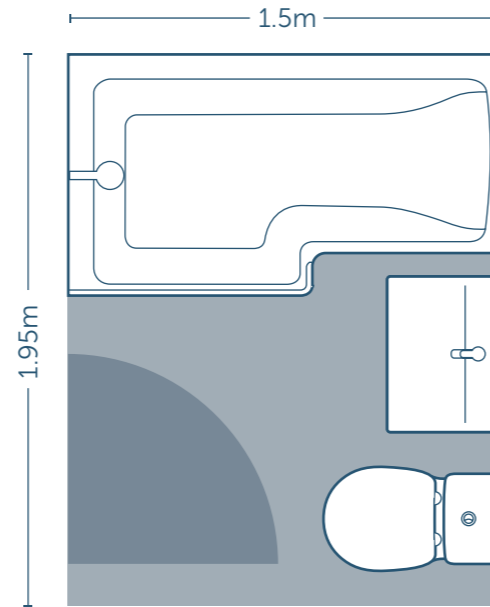

SMARTER SPACE

A family bathroom needs to work hard to provide an invigorating shower before breakfast, bath time for the kids and a sanctuary at the end of the day. CONCEPT SPACE products utilise every inch to meet these demands, without feeling cramped or compromising on style.

A SMALLER BATH

When space is really tight the 150cm square shower bath combines a full size showering area with a shorter bath. In the plan above (pictured right and below) the short projection Cube basin fits neatly into the return of the bath. The compact WC leaves plenty of room for manoeuvre and opens up this tiny bathroom.