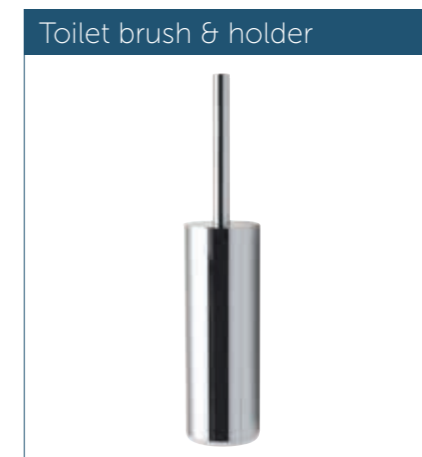

Size	Price INC VAT	Ref
W.81 H.403 D.113mm	£82.49	N1396AA