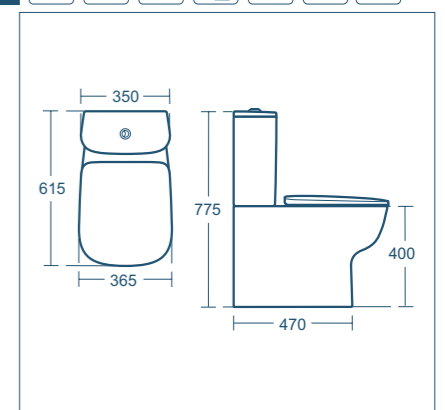

Model	Price INC VAT	Ref
Close coupled, back-to-wall, short projection, WC bowl, horizontal outlet	£192.00	E158901
Cistern with dual flush valve, 6/4 litres	£132.00	E150501
Cistern with dual flush valve, 4/2.6 litres	£132.00	E150601
Seat & cover for short projection	£60.00	T318601
Seat & cover for short projection, soft close	£78.00	T318301

CERAMIC LG 5 YEAR GUARANTEE NEW FOR 2018