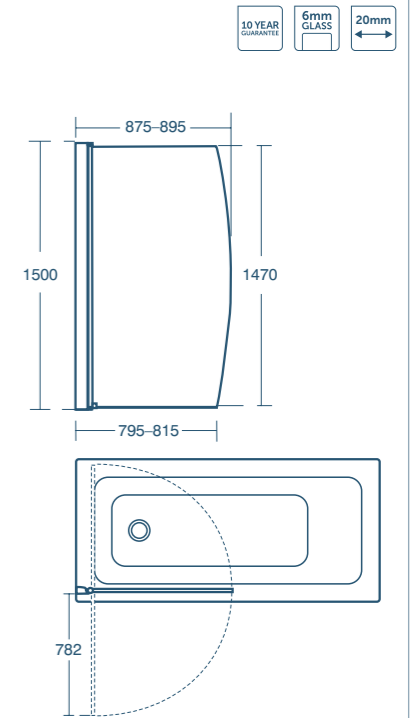

NEW CONNECT RADIUS BATH SCREEN £215⁸³

New Connect radius bath screen	£213.83
Studio Echo close coupled WC and seat (p.89)	£336.00
170cm Tempo Arc Idealform bath with front bath panel (p.104)	£361.17
Calista dual control bath filler (p.147)	£114.00
Alto Ecotherm shower pack (p.215)	£264.14
Price excludes bath waste (p.231). Includes VAT at 20%.	

BATH SCREENS

10 YEAR GUARANTEE Bath screens 10 year guarantee
6mm GLASS Glass thickness
20mm Horizontal adjustment

Synergy bow bath screen

Model	Price INC VAT	Ref
Bow bath screen	£364.66	L6211AA
Bow bath screen with towel rail	£424.01	L6212AA

- Height 1500mm
- 6mm clear safety glass
- Polished silver finish
- 180 degree opening – inwards and outwards
- Rise and fall for easy opening
- Concealed fixings and top caps
- Up to 20mm horizontal adjustment
- Available with and without towel rail
- Ten year guarantee

Synergy angle bath screen

Model	Price INC VAT	Ref
Angle bath screen	£356.17	L6210AA

- Height 1500mm
- 6mm clear safety glass
- Polished silver finish
- 180 degree opening – inwards and outwards
- Rise and fall for easy opening
- Concealed fixings and top caps
- Up to 20mm horizontal adjustment
- Ten year guarantee