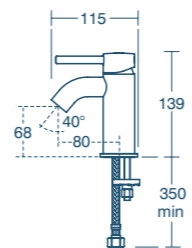

Model	Price INC VAT	Ref
One tap hole single lever basin mixer without waste	£90.00	BC185AA

- Supplied fitted with a removable 5 litres per minute eco flow regulator