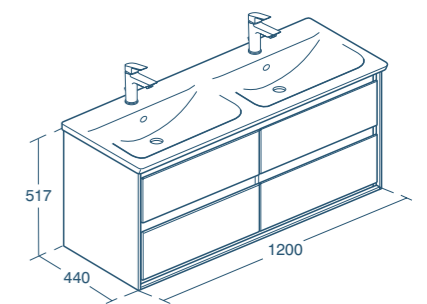

Model	Price INC VAT	Ref
Four drawers, Cube 1200mm Vanity unit	£792.79	E0822--

• Use with Cube double vanity basin E075101