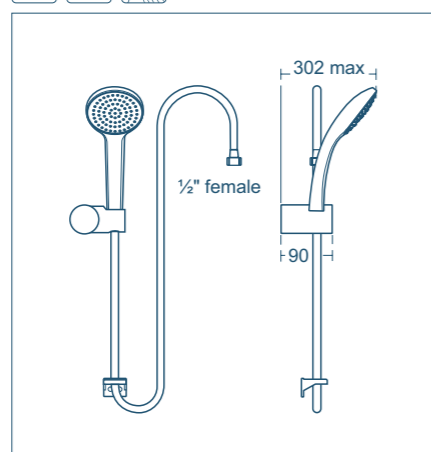

Model	Price INC VAT	Ref
1 mode handspray, 600mm slide rail, 1.35m flexible hose	£92.68	B9408AA

- Round handspray Ø80mm
- 1 spray mode: rain
- Limescale resistant, rub clean nozzles
- Removable 8 litres per minute flow regulator
- 600mm metal slide rail
- Includes hose retaining ring
- Integrated soap dish
- 5 year guarantee

Model	Price INC VAT	Ref
3 mode handspray, 600mm slide rail, 1.35m flexible hose	£83.05	B9410AA
3 mode handspray, 600mm slide rail, 1.8m flexible hose	£100.88	B9556AA

- Round handspray Ø80mm
- 3 spray modes: rain, fine rain, massage
- Limescale resistant, rub clean nozzles
- Removable 8 litres per minute flow regulator
- 600mm metal slide rail
- Includes hose retaining ring
- Integrated soap dish
- 5 year guarantee

Model	Price INC VAT	Ref
1 mode handspray, 600mm slide rail, 1.35m flexible hose	£99.32	B9413AA

- Round handspray Ø100mm
- 1 spray mode: rain
- Limescale resistant, rub clean nozzles
- Removable 8 litres per minute flow regulator
- 600mm metal slide rail
- Includes hose retaining ring
- Integrated soap dish
- 5 year guarantee

Model	Price INC VAT	Ref
3 mode handspray, 600mm slide rail, 1.35m flexible hose	£107.29	B9416AA

- Round handspray Ø100mm
- 3 spray modes: rain, fine rain, massage
- Limescale resistant, rub clean nozzles
- Removable 8 litres per minute flow regulator
- 600mm metal slide rail
- Includes hose retaining ring
- Integrated soap dish
- 5 year guarantee