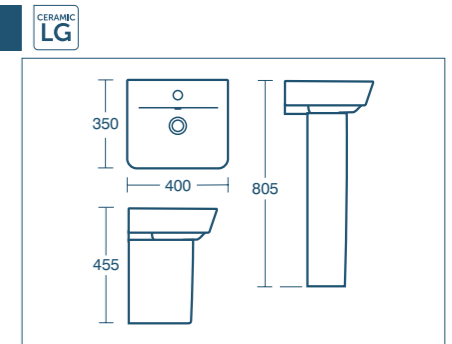

Model	Price INC VAT	Ref
40cm, one tap hole	£108.12	E076901
Small full pedestal	£85.18	E078401
Small semi-pedestal	£86.48	E078201
Basin fixing set	£14.98	E015767
Contemporary bottle trap	£151.42	E0079AA