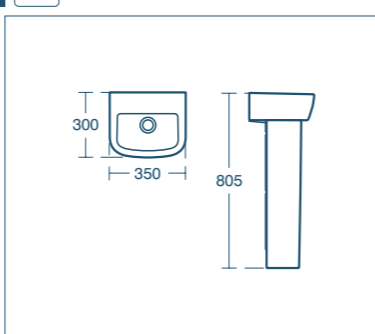

Model	Price INC VAT	Ref
35cm, one tap hole, left hand	£64.75	T059501
35cm, one tap hole, right hand	£64.75	T059701
35cm, two tap holes	£64.75	T059601
Handrinse pedestal	£54.67	T427201
Basin fixing set	£14.98	E015767