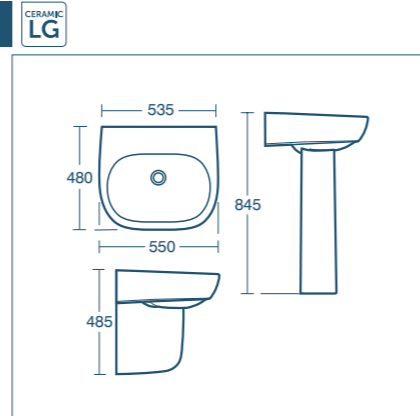

Model	Price INC VAT	Ref
55cm, one tap hole	£194.09	E618701
Semi-pedestal	£123.31	E621301
Full pedestal	£114.19	E621101
Basin fixing set	£14.98	E015767