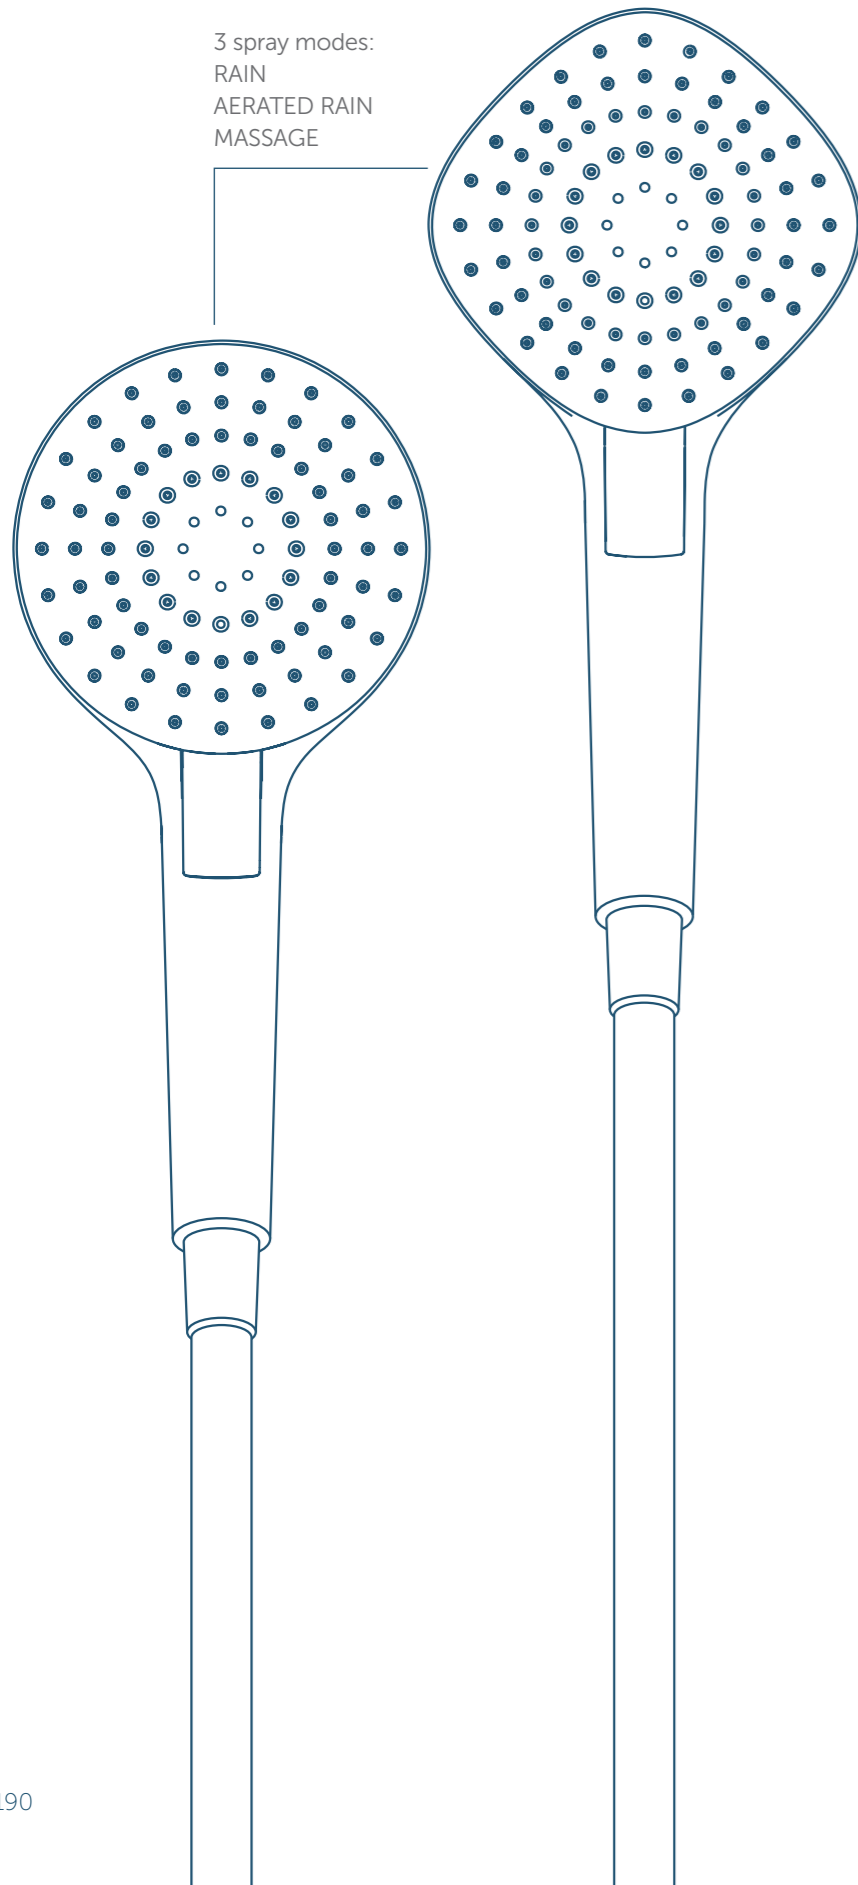

Idealrain S1/S3 shower set
Ø 80mm

Idealrain M3 shower set
Ø 100mm

IDEALRAIN EVO

- 5 year guarantee
- Water-saving
- Navigo push button
- Cool Body
- 3 shower modes
- New product