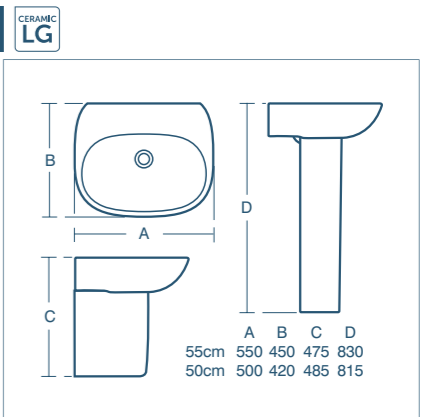

Tesi basin 60cm

Model	Price INC VAT	Ref
60cm, one tap hole	£111.20	T026501
Full pedestal	£61.04	T351901
Semi-pedestal	£67.81	T357301
Basin fixing set	£14.98	E015767

Tesi basin 55/50cm

Model	Price INC VAT	Ref
55cm, one tap hole	£101.72	T028001
50cm, one tap hole	£94.93	T031201
Full pedestal	£61.04	T351901
Semi-pedestal	£67.81	T357301
Basin fixing set	£14.98	E015767