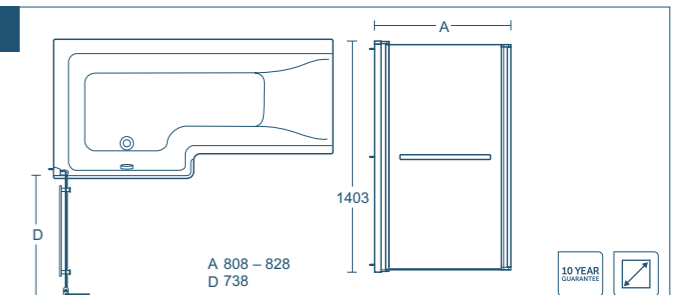

A 808 - 828
D 738

Idealform bath = Unilux panel • Idealform Plus+ bath = Unilux Plus+ panel