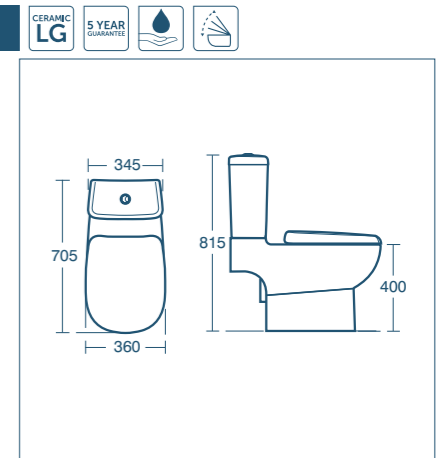

• Compatible with Tempo semi-countertop unit, p.106

Jasper Morrison vessel basin 50cm

Model	Price INC VAT	Ref
50cm, no tap hole	£456.73	E621001

Jasper Morrison close coupled WC suite

Model	Price INC VAT	Ref
Close coupled WC bowl, horizontal outlet	£342.53	E622001
Cistern with dual flush valve, 6/4 litres	£228.34	E622401
Seat & cover	£113.09	E620301
Seat & cover, soft close	£153.72	E621401