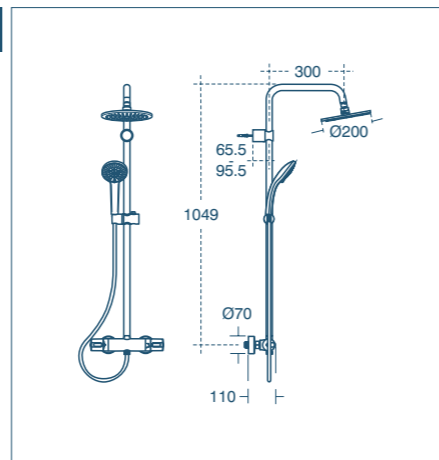

Model	Price INC VAT	Ref
Ceratherm 100 exposed thermostatic shower mixer, with Idealrain fixed riser, M1 Ø200mm rainshower & S3 handspray	£653.77	A5827AA

- For high pressure applications between 2 & 5 bar
- Flow control has integral diverter
- Rainshower fitted with removable 12 litres per minute flow regulator
- Ø80mm handspray (3 spray modes: rain, fine rain and massage) fitted with removable 8 litres per minute flow regulator