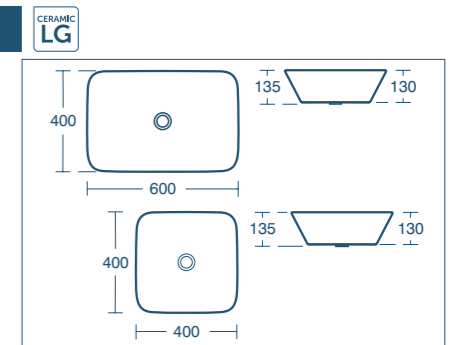

Model	Price INC VAT	Ref
60cm, no tap hole	£242.42	E078701
40cm, no tap hole	£207.05	E078601

- Can be used with vanity basin units with dedicated worktops