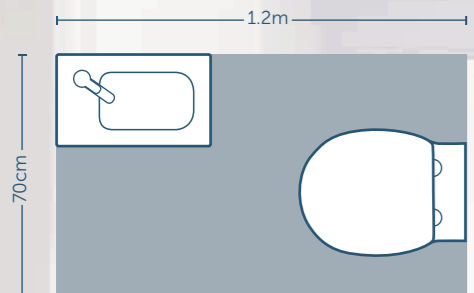

**CONCEPT SPACE
UNDER STAIR
CLOAKROOM** **£1,416^{32*}**

45cm Cube guest furniture basin, left hand (p.53) £127.19

Compact wall mounted WC with seat & cover, Conceala 2 cistern & support frame (p.56), contemporary flushplate (p.230) £839.58

Wall hung guest basin unit, left hand (p.56) £299.28

Concept Air mini basin mixer (p.126) £150.00

*Price excludes accessories (p.226), basin waste (p.231) & mirror (p.225). Includes VAT at 20%.