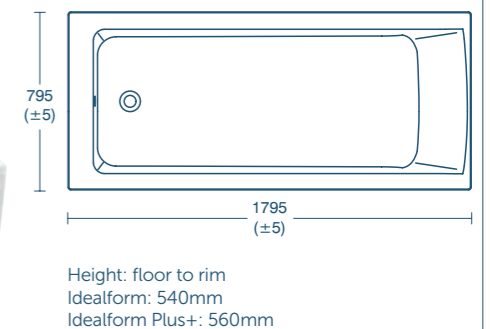

Concept rectangular bath 180 x 80cm

Model	Price INC VAT	Ref
Idealform, no tap holes	£524.00	E163901

Idealform Plus+ no tap holes	£666.00	E154201
180cm Unilux+ front bath panel	£130.33	E479801
80cm Unilux+ end panel	£69.82	E483301

• Use Unilux Plus+ front & end panels for Idealform bath