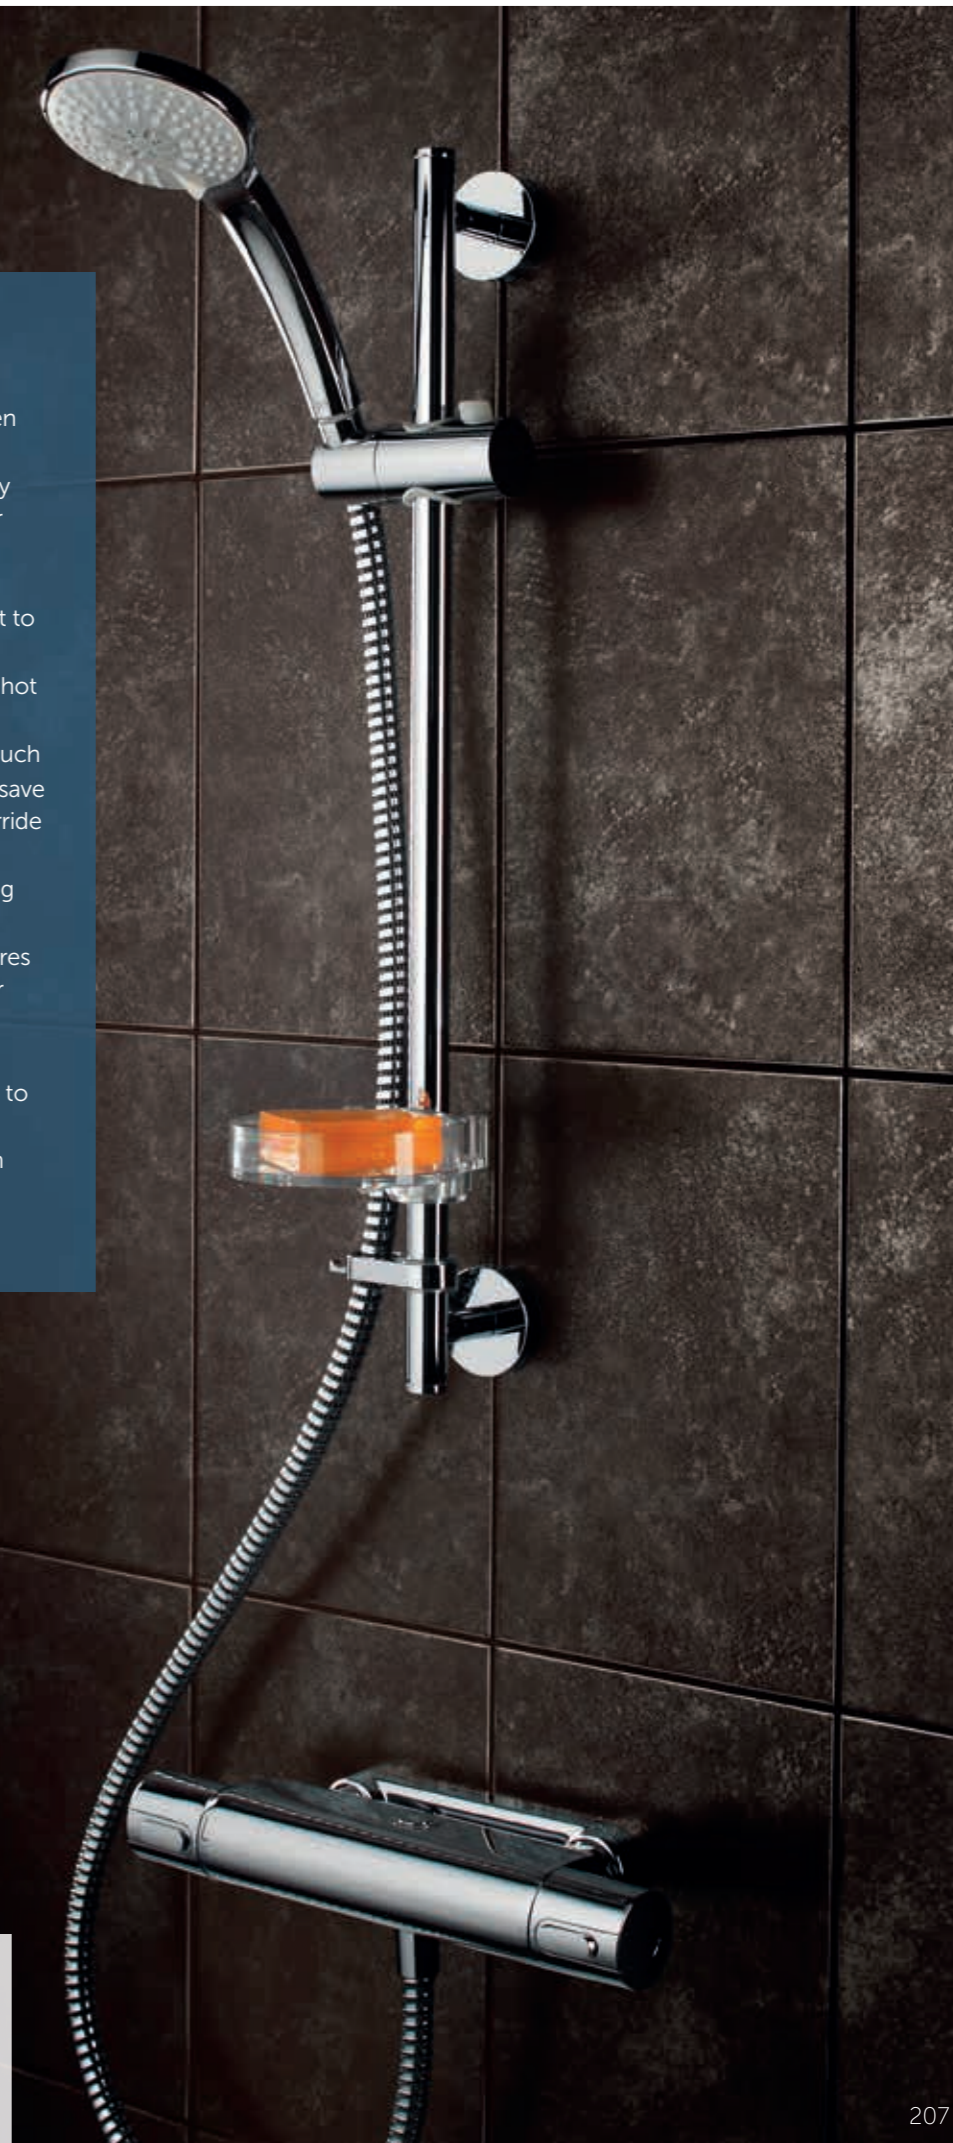

FEATURES

- 'Set and leave' control – set your chosen temperature and leave it
- Temperature handle has a built-in safety stop at 40°C with a manual override for safer showering
- Temperature control mechanism has a temperature limit stop which can be set to 40, 43, 45 or 50°C
- Automatic safety shutdown should the hot or cold water supply suddenly fail
- Cool touch body ensures it is safe to touch
- Eco button reduces water flow to 50% save water consumption with a manual override to increase water to full flow
- Ceramic disc control for smooth turning action and no drips
- Shower packs include a removable 8 litres per minute flow regulator to save water
- Freedom Dual version with metal pin handles for easier turning
- Shower mixer includes a fast fit bracket to save on installation time and cost
- Bath shower mixer includes legs for rim mounting
- 5 year guarantee

CERATHERM 100 SHOWER MIXER PACK **£342⁹⁴**

Exposed shower pack with thermostatic shower valve, fast fix kit and Idealrain M3 shower kit (p.208)

Price includes VAT at 20%.